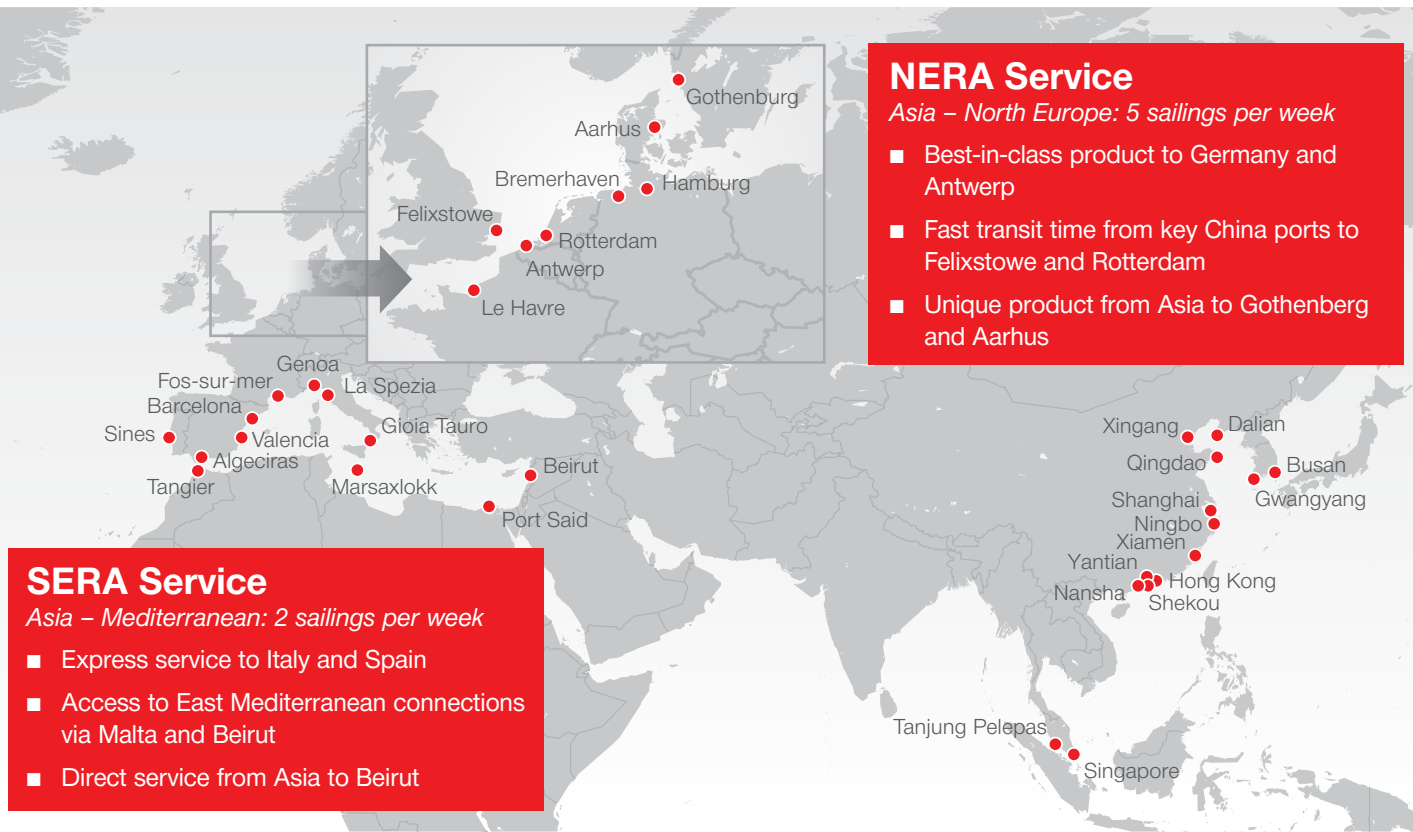

Asia to Europe and Mediterranean NERA and SERA Services

Revamped Services Reliable Products

In May 2018, Hamburg Süd in partnership with 2M consortia launched a revamped version of our services between Asia, Europe and the Mediterranean. Through carefully revised port rotation and additional buffer time for cargo operations, Hamburg Süd is now able to provide our customers with market leading products in terms of speed, schedule reliability and sailing frequency – up to our high standards.

The improved NERA and SERA services, coupled with our solid intermodal network continue to offer the most comprehensive coverage within Europe, East and West Mediterranean, directly and with relay services in North Africa and Middle East.

With unchanged level of care and commitment to our customers and their business, we are confident to serve your every need in these markets and beyond – **No matter what.**

Hamburg Süd's highly personalized customer service, specialized cargo care and local expertise are at your disposal through our 250 offices worldwide. Please contact us to find out more about our services.

REGION ASIA PACIFIC

Hamburg Süd Hong Kong Ltd

Phone: +852 3478 8263 | E-mail: asia.news@hamburgsud.com