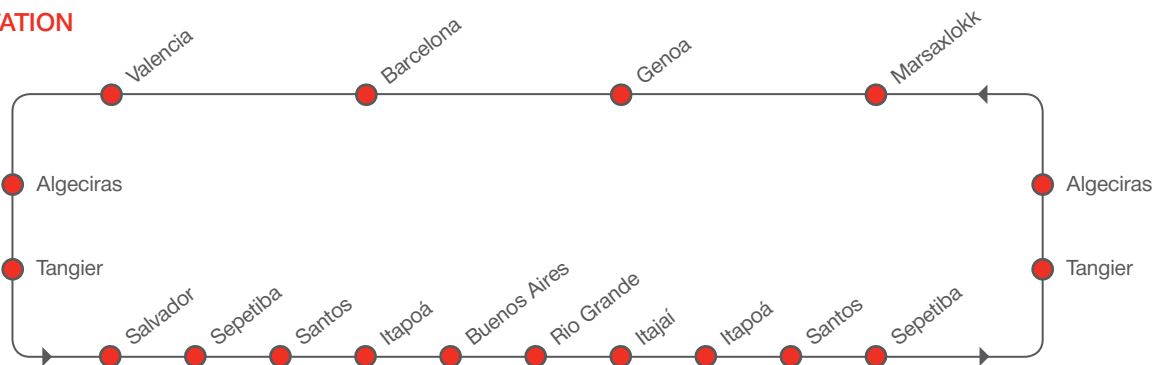

South America East Coast to Europe/West Mediterranean

SAEC | MESA

SOUTH AMERICA EAST COAST – MEDITERRANEAN

[transit time in days]

NORTHBOUND

TO		Tangier	Algeciras	Marsaxlokk	Genoa	Barcelona	Valencia
FROM		Sat	Sun	Fri	Mon	Wed	Thu
Buenos Aires	Fri	22	23	28	31	33	34
Rio Grande	Mon	19	20	25	28	30	31
Itajaí	Thu	16	17	22	25	27	28
Itapoá	Sat	14	15	20	23	25	26
Santos	Sun	13	14	19	22	24	25
Sepetiba	Tue	11	12	17	20	22	23

MEDITERRANEAN – SOUTH AMERICA EAST COAST

[transit time in days]

SOUTHBOUND

TO		Salvador	Sepetiba	Santos	Itapoá	Buenos Aires	Rio Grande	Itajaí
FROM		Mon	Thu	Fri	Sun	Wed	Sun	Wed
Marsaxlokk	Sat	16	19	20	22	25	29	32
Genoa	Tue	13	16	17	19	22	26	29
Barcelona	Wed	12	15	16	18	21	25	28
Valencia	Thu	11	14	15	17	20	24	27
Algeciras	Sat	9	12	13	15	18	22	25
Tangier	Sun	8	11	12	14	17	21	24

Transit times subject to final confirmation.

PORT ROTATION