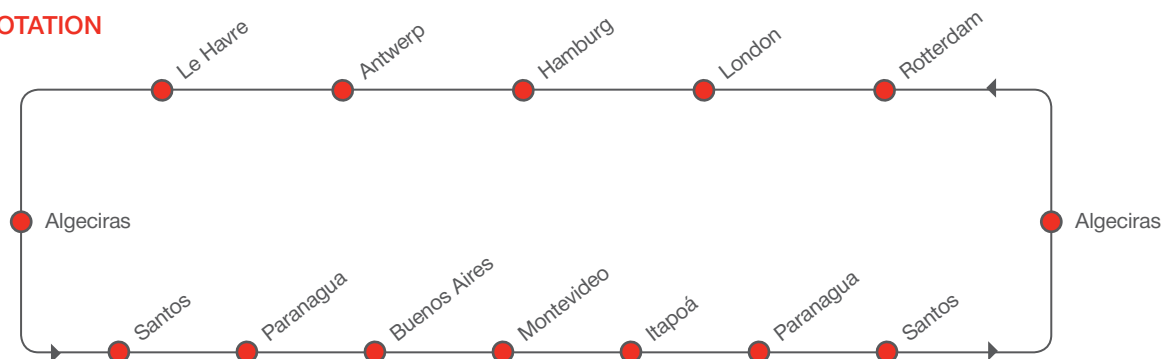

South America East Coast to Europe/West Mediterranean

SAEC | MESA

Product highlights for the new service setup

- Direct link from all main North European ports including extensive coverage of the Nordic and Baltic ports to the South America East Coast
- Best-in-class direct outbound products to South America East Coast with very competitive transit times from the West Mediterranean
- Tailor-made connection in Tangiers and Algeciras northbound with an extensive coverage of East Mediterranean and Middle East destinations via our hubs in Tangier (Morocco) and Algeciras (Spain)
- Unique ECSA port coverage with direct Pecem call
- State-of-the-art container vessels specialized in reefer transportation

SOUTH AMERICA EAST COAST / MOROCCO – EUROPE / Sling 1

[transit time in days]

NORTHBOUND

| TO | | Algeciras | Rotterdam | London | Hamburg | Antwerp | Le Havre |
|--------------|-----|-----------|-----------|--------|---------|---------|----------|
| FROM | | Sat | Wed | Fri | Sat | Tue | Thu |
| Buenos Aires | Fri | 22 | 26 | 28 | 29 | 32 | 34 |
| Montevideo | Sun | 20 | 24 | 26 | 27 | 30 | 32 |
| Itapoa | Wed | 17 | 21 | 23 | 24 | 27 | 29 |
| Paranaguá | Thu | 15 | 18 | 20 | 21 | 24 | 26 |
| Santos | Sun | 13 | 17 | 19 | 20 | 23 | 25 |

EUROPE – SOUTH AMERICA EAST COAST / Sling 1

[transit time in days]

SOUTHBOUND

| TO | | Santos | Paranaguá | Buenos Aires | Montevideo | Itapoa |
|-----------|-----|--------|-----------|--------------|------------|--------|
| FROM | | Fri | Sun | Wed | Sat | Tue |
| Rotterdam | Thu | 22 | 24 | 27 | 30 | 33 |
| London | Fri | 21 | 23 | 24 | 29 | 32 |
| Hamburg | Mon | 18 | 20 | 23 | 26 | 29 |
| Antwerp | Thu | 15 | 17 | 20 | 23 | 26 |
| Le Havre | Fri | 14 | 16 | 19 | 22 | 25 |
| Algeciras | Tue | 10 | 12 | 15 | 18 | 21 |

Transit times subject to final confirmation.

PORT ROTATION

South America East Coast to Europe/West Mediterranean

SAEC | MESA

SOUTH AMERICA EAST COAST / MOROCCO – EUROPE / Sling 2
[transit time in days]

NORTHBOUND