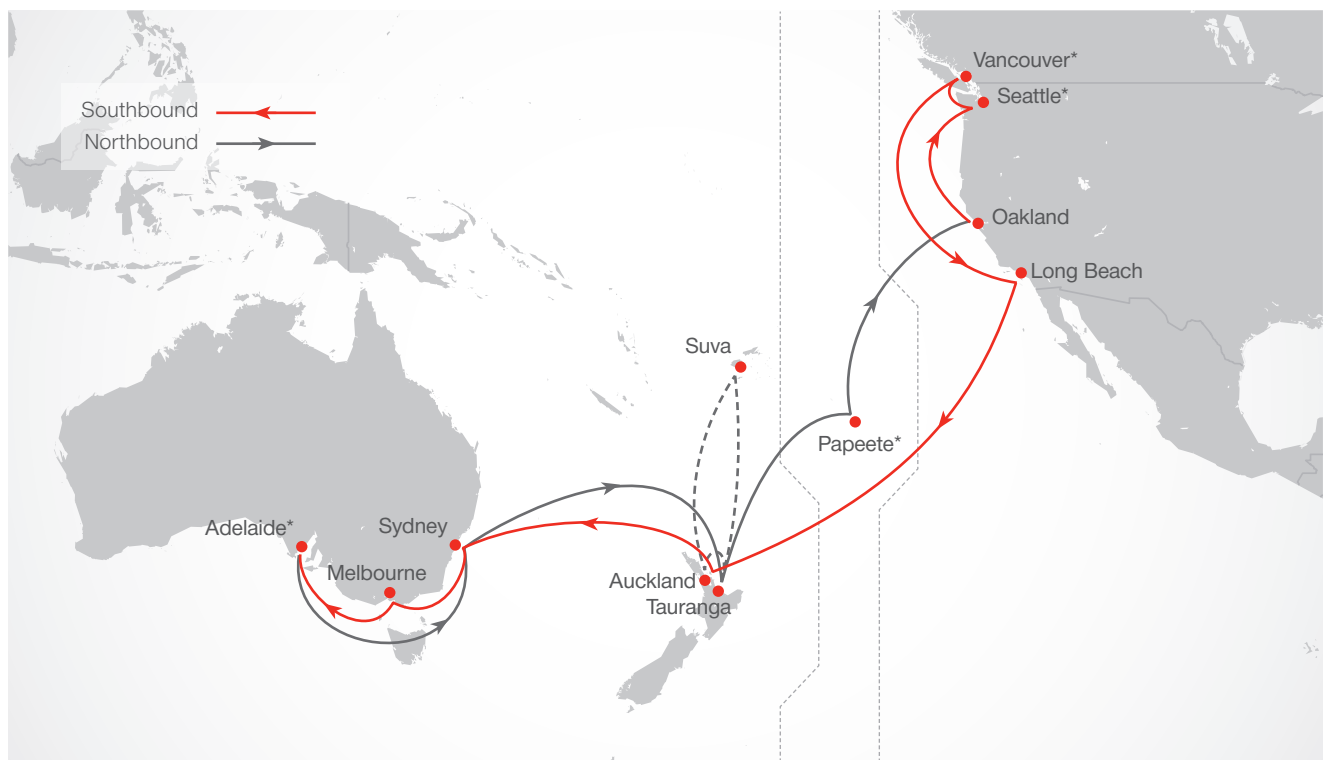

North America West Coast to/from New Zealand / Australia

Dear Customers,

Hamburg Süd is pleased to advise you about the planned improvement to our service between North America West Coast and Australia / New Zealand.

The new service will offer comprehensive port coverage with the following port rotation via a single string rotation: Oakland – Seattle* – Vancouver* – Long Beach – Auckland – Sydney – Melbourne – Adelaide* – Sydney – Tauranga – Papeete* – Oakland

The PNW market (Seattle and Vancouver) will continue to be served on a fortnightly basis, along with Papeete NB. All Fiji cargo will be carried on an improved weekly connection via either Tauranga or Auckland.

(*ports called fortnightly)

North America West Coast to/from New Zealand / Australia

SOUTHBOUND SERVICE HIGHLIGHTS

- The only direct service from North America West Coast to Australia / New Zealand
- Trans-Tasman trade coverage between Australia and New Zealand, in addition to other services
- Weekly, fixed-day service
- Access to Suva via feeder network