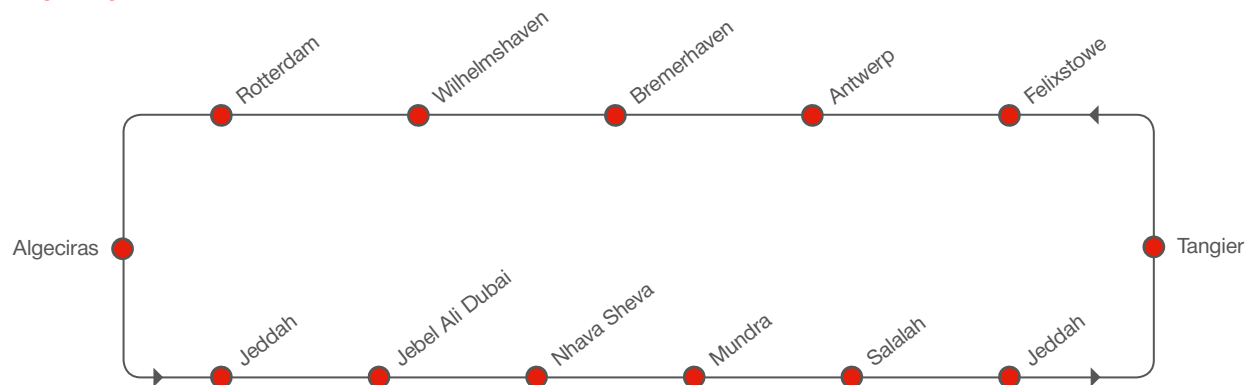

[transit time in days]

TO \ FROM		WESTBOUND						
		Tangier	Felixstowe	Antwerp	Bremerhaven	Wilhelmshaven	Rotterdam	
Jebel Ali Dubai	Sun	22	26	27	29	31	33	
Nhava Sheva	Fri	17	21	22	24	26	28	
Mundra	Mon	14	18	19	21	23	25	
Salalah	Thu	11	15	16	18	20	22	
Jeddah	Mon	7	11	12	14	16	18	
Tangier	Tue	-	3	4	6	8	10	

WESTBOUND

**EUROPE – SAUDI ARABIA / UNITED ARAB EMIRATES / INDIA**

[transit time in days]

TO \ FROM		EASTBOUND				
		Jeddah	Jebel Ali Dubai	Nhava Sheva	Mundra	Salalah
Felixstowe	Sat	22	28	33	35	39
Antwerp	Sun	21	27	32	34	38
Bremerhaven	Tue	19	25	30	32	36
Wilhelmshaven	Thu	17	23	28	30	34
Rotterdam	Sat	15	21	26	28	32
Algeciras	Thu	10	16	21	23	27

EASTBOUND

**PORT ROTATION**

**RECEIVING / DELIVERY ADDRESSES**

**BELGIUM / Antwerp**

PSA Noordzee Terminal  
 (Quays 901-913)  
 Scheldelaan 601  
 2040 Zandvliet  
 Belgium

**GERMANY / Bremerhaven**

North Sea Terminal Bremerhaven  
 Senator-Borttscheller-Strasse 14  
 D-27568 Bremerhaven

**GERMANY / Wilhelmshaven**

Eurogate Containerterminal  
 Wilhelmshaven  
 Ozean-Pier 1  
 Wilhelmshaven 26388

**INDIA / Mundra**

Mundra International  
 Container Terminal  
 New Mundra Port  
 Navinal Island  
 Mundra – 370 421 (Kachchh, Gujarat)