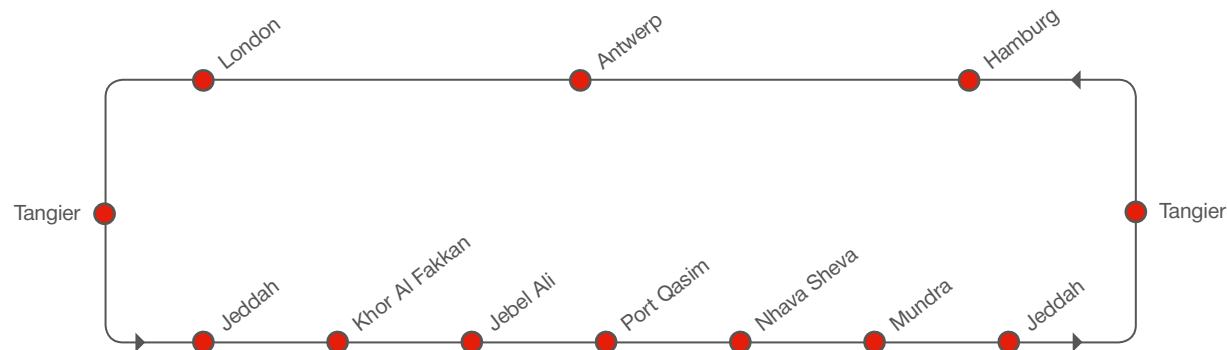

**UNITED ARAB EMIRATES / PAKISTAN / INDIA – SAUDI ARABIA / EUROPE**

[transit time in days]

TO \ FROM	TO							
	Nhava Sheva	Mundra	Jeddah	Tangier	Hamburg	Antwerp	London	
Khor Al Fakkan	Mon	7	9	15	23	30	33	35
Jebel Ali	Tue	6	8	14	22	29	32	34
Port Qasim	Sat	2	4	10	18	25	28	30
Nhava Sheva	Tue	-	-	9	17	24	27	29
Mundra	Thu	-	-	5	13	20	23	25
Jeddah	Wed	-	-	-	7	14	17	19

WESTBOUND

**EUROPE – MOROCCO / SAUDI ARABIA / UNITED ARAB EMIRATES / PAKISTAN / INDIA**

[transit time in days]

TO \ FROM	TO							
	Tangier	Jeddah	Khor Al Fakkan	Jebel Ali	Port Qasim	Nhava Sheva	Mundra	
Hamburg	Fri	9	18	23	24	28	31	33
Antwerp	Sun	7	16	21	22	26	29	31
London	Tue	5	14	19	20	24	27	29
Tangier	Mon	-	8	13	14	18	21	23

EASTBOUND

## PORT ROTATION