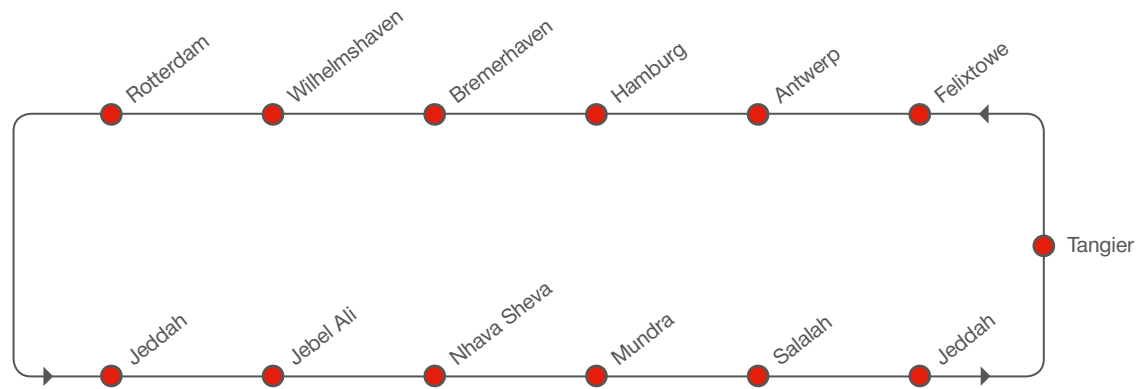

EASTBOUND SERVICE HIGHLIGHTS

- Direct Rotterdam to Saudi Arabia, UAE and India connection offering fastest transit times in the market
- Extensive India rail and ICD coverage
- Complete Feeder coverage in the Middle East for onward carriage

UNITED ARAB EMIRATES/INDIA/PAKISTAN – EUROPE

[transit time in days]

TO \ FROM	WESTBOUND							
	Tangier	Felixstowe	Antwerp	Hamburg	Bremerhaven	Wilhelmshaven	Rotterdam	
Jebel Ali	Sun	21	25	27	29	31	33	34
Nhava Sheva	Fri	17	21	23	25	27	28	30
Mundra	Mon	14	18	20	22	24	25	27
Salalah	Thu	11	15	16	19	20	22	24
Jeddah	Mon	7	11	12	15	16	18	20
Port Qasim*		15	19	20	23	24	26	28

* via Salalah

WESTBOUND

EUROPE – SAUDI ARABIA/UNITED ARAB EMIRATES/INDIA/PAKISTAN

[transit time in days]

TO \ FROM	EASTBOUND						
	Jeddah	Jebel Ali	Nhava Sheva	Mundra	Salalah	Port Qasim*	
Felixstowe	Sat	22	28	33	35	39	33
Antwerp	Sun	20	27	31	34	38	32
Hamburg	Wed	18	25	29	32	35	30
Bremerhaven	Thu	16	23	27	30	34	28
Wilhelmshaven	Sat	15	21	26	28	32	26
Rotterdam	Mon	13	19	24	27	30	24

* via Jebel Ali

EASTBOUND

PORT ROTATION

RECEIVING / DELIVERY ADDRESSES

Please contact your local Hamburg Süd office