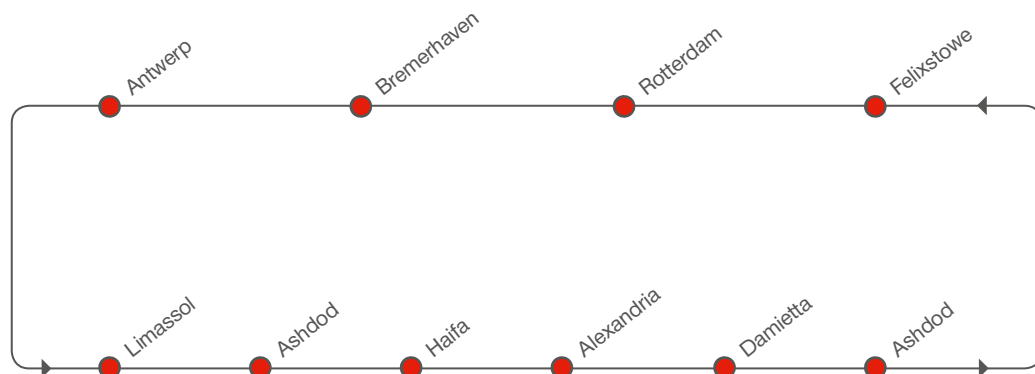

NORTHBOUND SERVICE HIGHLIGHTS

- Access to the full range of key North Europe countries: UK, Netherlands, Germany, and Belgium
- Best-in-class transit time from Damietta to Felixstowe
- System optimized for reefer and dry cargo requiring fast delivery time to Felixstowe and Rotterdam, with Monday and Tuesday calls

NORTH EUROPE – CYPRUS / ISRAEL / EGYPT

[transit time in days]

FROM \ TO						
		Limassol	Ashdod	Haifa	Alexandria	Damietta
Felixstowe	Tue	13	15	16	19	21
Rotterdam	Wed	12	14	15	18	20
Bremerhaven	Sat	9	11	12	15	17
Antwerp	Mon	7	9	10	13	15

SOUTHBOUND

CYPRUS / ISRAEL / EGYPT – NORTH EUROPE

[transit time in days]

FROM \ TO					
		Felixstowe	Rotterdam	Bremerhaven	Antwerp
Limassol	Tue	20	21	24	26
Haifa	Fri	17	18	21	23
Alexandria	Tue	13	14	17	19
Damietta	Wed	12	13	16	18
Ashdod	Fri	10	12	15	17

NORTHBOUND

PORT ROTATION

RECEIVING / DELIVERY ADDRESSES

BELGIUM / Antwerp

PSA Europa Terminal
Scheldelaan 495
2040 Antwerp
Belgium

CYPRUS / Limassol

Limassol Container Terminal
172 Fragklinou Rousvelt
P.O. Box 50529
Limassol – Cyprus