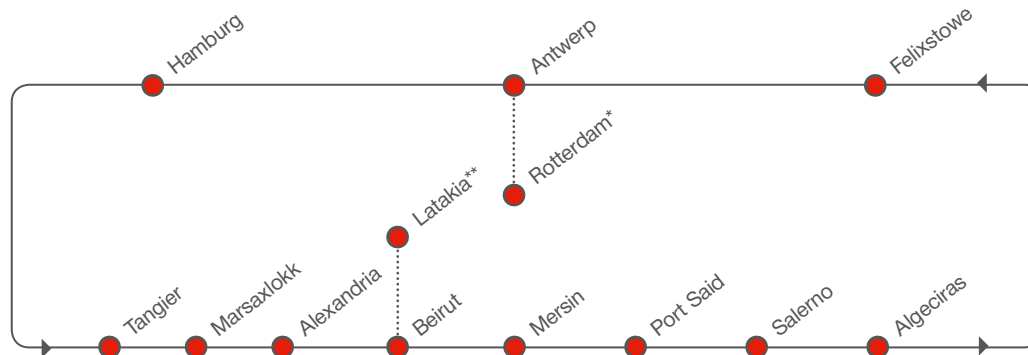

NORTH EUROPE – SOUTH MEDITERRANEAN

[transit time in days]

TO \ FROM	SOUTHBOUND								
	Tangier	Marsaxlokk	Alexandria	Beirut	Lattakia**	Mersin	Port Said	Salerno	
Felixstowe	Fri	9	12	15	18	23	20	23	26
Antwerp	Sun	7	10	13	16	21	18	21	24
Rotterdam*	Tue	12	15	18	21	26	23	26	29
Hamburg	Wed	4	7	10	13	18	15	18	21
Tangier	Mon	–	3	6	9	14	11	14	17

* via transshipment in Antwerp

** via transshipment in Beirut

SOUTH MEDITERRANEAN – NORTH EUROPE

[transit time in days]

TO \ FROM	NORTHBOUND					
	Algeciras	Felixstowe	Antwerp	Rotterdam*	Hamburg	
Alexandria	Mon	13	17	19	23	22
Lattakia**	Tue	12	16	18	22	21
Beirut	Thu	10	14	16	20	19
Mersin	Sat	8	12	14	18	17
Port Said	Son	7	11	13	17	16
Salerno	Thu	3	7	9	13	12
Algeciras	Sun	–	4	6	10	9

** via transshipment in Beirut

* via transshipment in Antwerp

PORT ROTATION

* via transshipment in Antwerp

** via transshipment in Beirut

RECEIVING / DELIVERY ADDRESSES

BELGIUM / Antwerp

PSA Noordzee Terminal
(Quays 901-913)
Scheldelaan 601
2040 Zandvliet
Belgium