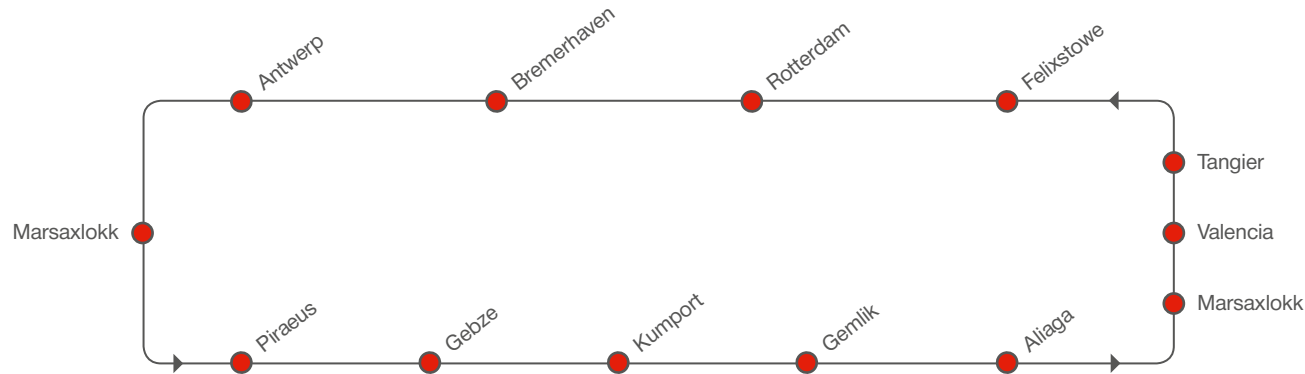

NORTHBOUND SERVICE HIGHLIGHTS

- Coverage from Valencia to North Europe
- Connections via key Malta, Valencia and Tangier hubs to Hamburg Süd service network
- The only service offering direct Rotterdam calls from and to the Istanbul region

SOUTHBOUND

TURKEY / SPAIN – NORTH EUROPE

[transit time in days]

| TO \ FROM | NORTHBOUND | | | | |
|------------|------------|------------|-----------|-------------|---------|
| | | Felixstowe | Rotterdam | Bremerhaven | Antwerp |
| Piraeus | Sat | 17 | 20 | 22 | 25 |
| Gebze | Mon | 15 | 18 | 20 | 23 |
| Kumport | Tue | 14 | 17 | 19 | 22 |
| Gemlik | Wed | 13 | 16 | 18 | 21 |
| Aliaga | Sun | 9 | 12 | 14 | 17 |
| Marsaxlokk | Tue | 7 | 10 | 12 | 15 |
| Valencia | Thu | 5 | 8 | 10 | 13 |
| Tangier | Sat | 3 | 6 | 8 | 11 |

NORTHBOUND

PORT ROTATION

RECEIVING / DELIVERY ADDRESSES

BELGIUM / Antwerp

PSA Noordzee Terminal
 (Quays 901-913)
 Scheldelaan 601
 2040 Zandvliet
 Belgium

GERMANY / Bremerhaven

North Sea Terminal Bremerhaven
 Senator-Borttscheller-Strasse 14
 D-27568 Bremerhaven

TURKEY / Gemlik

Gemport Liman
 Liman Yolu Cad.gemlik 12
 Bursa 16600
 Turkey

UNITED KINGDOM / Felixstowe

The Felixstowe Dock and Railway
 Company (FDRC)
 Trinity Terminal
 Felixstowe