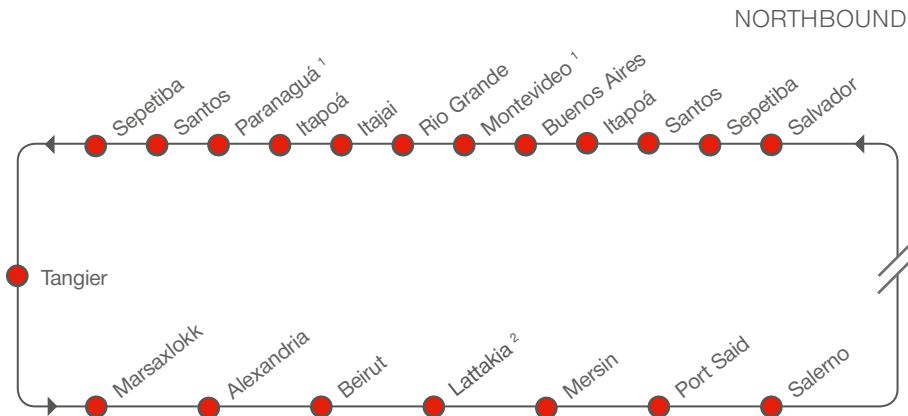

SOUTH AMERICA EAST COAST – SOUTH MEDITERRANEAN

[transit time in days]

TO		Alexandria	Beirut	Lattakia ²	Mersin	Port Said	Salerno
FROM		Sun	Tue	Sun	Thu	Sun	Wed
Buenos Aires	Fri	29	32	37	34	37	40
Rio Grande	Mon	26	29	34	31	34	37
Itajai	Thu	23	26	31	28	31	34
Itapoá	Sat	21	24	29	26	29	32
Santos	Sun	20	23	28	25	28	31
Sepetiba	Tue	18	21	26	23	26	29
Montevideo ¹	Sun	31	34	39	36	39	42
Paranagua ¹	Wed	25	28	33	30	33	36

Transshipment via Tangier/Algeciras / ¹ via SAEC 2/NESM / ² via transshipment in Beirut

NORTHBOUND

SOUTH MEDITERRANEAN – SOUTH AMERICA EAST COAST

[transit time in days]

TO		Santos ³	Paranagua ³	Buenos Aires ³	Montevideo ³	Salvador	Sepetiba	Itapoá	Rio Grande	Itajai
FROM		Fri	Sun	Wed	Sat	Mon	Thu	Sun	Sun	Wed
Alexandria	Mon	25	27	30	33	28	31	34	41	44
Lattakia ²	Tue	24	26	29	32	27	30	33	40	43
Beirut	Thu	22	24	27	30	25	28	31	38	41
Mersin	Sat	20	22	25	28	23	26	29	36	39
Port Said	Sun	19	21	24	27	22	25	28	35	38
Salerno	Thu	15	17	20	23	18	21	24	31	34

² via transshipment in Beirut / ³ via NESM/SAEC 1

SOUTHBOUND

PORT ROTATION

Transshipment via Tangier/Algeciras / ¹ via SAEC 2/NESM / ² via transshipment in Beirut

² via transshipment in Beirut / ³ via NESM/SAEC 1

RECEIVING / DELIVERY ADDRESSES

Argentina / Buenos Aires
Terminal 4
Pref. Naval Arg. y Av. Edison
1104 Buenos Aires Argentina

Brazil / Itajai
APM Itajai
Av. Coronel Eugenio Muller 300
88301 - 120
Itajai – Brazil