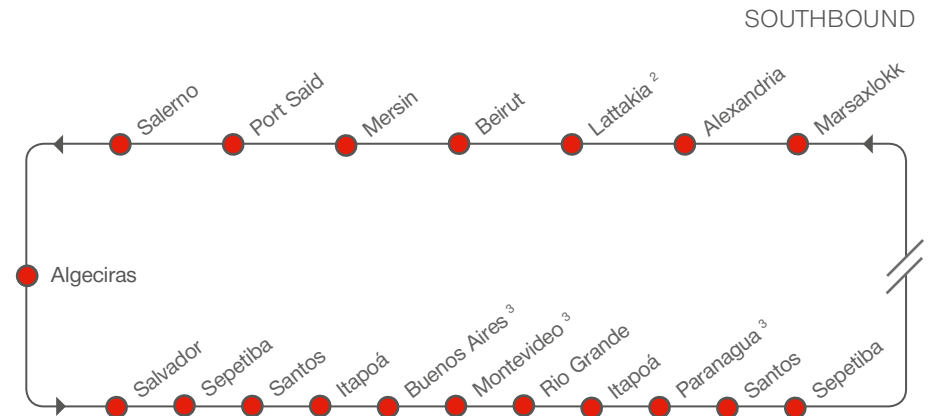

SOUTH AMERICA EAST COAST – SOUTH MEDITERRANEAN

[transit time in days]

TO		Alexandria	Beirut	Lattakia ²	Mersin	Port Said	Salerno
FROM		Sun	Tue	Sun	Thu	Sun	Wed
Buenos Aires	Fri	29	32	37	34	37	40
Rio Grande	Mon	26	29	34	31	34	37
Itajai	Thu	23	26	31	28	31	34
Itapoá	Sat	21	24	29	26	29	32
Santos	Sun	20	23	28	25	28	31
Sepetiba	Tue	18	21	26	23	26	29
Montevideo ¹	Sun	31	34	39	36	39	42
Paranagua ¹	Wed	25	28	33	30	33	36

Transshipment via Tangier/Algeciras / ¹ via SAEC 2/NESM / ² via transshipment in Beirut

NORTHBOUND

SOUTH MEDITERRANEAN – SOUTH AMERICA EAST COAST

[transit time in days]

TO		Santos ³	Paranagua ³	Buenos Aires ³	Montevideo ³	Salvador	Sepetiba	Itapoá	Rio Grande	Itajai
FROM		Fri	Sun	Wed	Sat	Mon	Thu	Sun	Sun	Wed
Alexandria	Mon	25	27	30	33	28	31	34	41	44
Lattakia ²	Tue	24	26	29	32	27	30	33	40	43
Beirut	Thu	22	24	27	30	25	28	31	38	41
Mersin	Sat	20	22	25	28	23	26	29	36	39
Port Said	Sun	19	21	24	27	22	25	28	35	38
Salerno	Thu	15	17	20	23	18	21	24	31	34

² via transshipment in Beirut / ³ via NESM/SAEC 1

SOUTHBOUND

PORT ROTATION

Transshipment via Tangier/Algeciras / ¹ via SAEC 2/NESM / ² via transshipment in Beirut

² via transshipment in Beirut / ³ via NESM/SAEC 1

RECEIVING / DELIVERY ADDRESSES

Argentina / Buenos Aires
Terminal 4
Pref. Naval Arg. y Av. Edison
1104 Buenos Aires Argentina

Brazil / Itajai
APM Itajai
Av. Coronel Eugenio Muller 300
88301 - 120
Itajai – Brazil