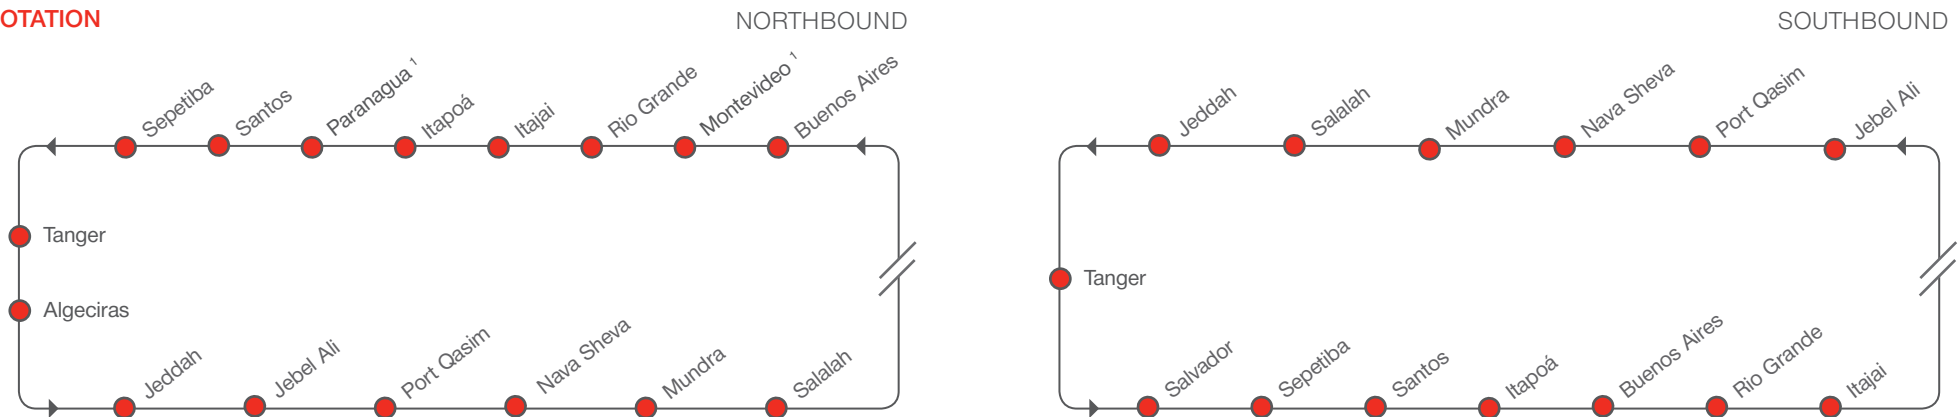

SOUTH AMERICA EAST COAST – MIDDLE EAST / INDIA / PAKISTAN

[transit time in days]

TO \ FROM		Jeddah	Jebel Ali	Port Qasim	Nava Sheva	Mundra	Salalah
		Tue	Mon	Fri	Mon	Wed	Wed
Buenos Aires	Fri	32	38	42	45	47	54
Rio Grande	Mon	29	35	39	42	44	51
Itajai	Thu	26	32	36	39	41	48
Itapoá	Sat	24	30	34	37	39	46
Santos	Sun	23	29	33	36	38	45
Sepetiba	Tue	21	27	31	34	36	43
Montevideo ¹	Sun	33	39	43	46	48	52
Paranagua ¹	Wed	27	33	37	40	42	48

¹ via SAEC 2/EPIC

NORTHBOUND

MIDDLE EAST / INDIA / PAKISTAN – SOUTH AMERICA EAST COAST

[transit time in days]

TO \ FROM		Salvador	Sepetiba	Santos	Itapoá	Buenos Aires	Rio Grande	Itajai
		Mon	Thu	Fri	Sun	Wed	Sun	Wed
Jebel Ali	Tue	34	37	38	40	43	47	50
Port Qasim	Sat	30	33	34	36	39	43	46
Nhava Sheva	Tue	29	32	33	35	38	42	45
Mundra	Thu	25	28	29	31	34	38	41
Salalah	Thu	25	28	29	31	34	38	41
Jeddah	Wed	19	22	23	25	28	32	35

SOUTHBOUND

PORT ROTATION

Transshipment via Tanger / ¹ via SAEC 2/EPIC

RECEIVING / DELIVERY ADDRESSES

Argentina / Buenos Aires
Terminal 4
Pref. Naval Arg. y Av. Edison
1104 Buenos Aires Argentina

Brazil / Itajai
APM Itajai
Av. Coronel Eugenio Muller 300
88301 - 120
Itajai – Brazil

India / Mundra
Mundra International
Container Terminal
New Mundra Port
Navinal Island
Mundra – 370 421 (Kachchh, Gujarat)

India / Nhava Sheva
Gateway Terminal India Pvt. Ltd (GTI)
GTI House
Jawaharlal Nehru Port
Sheva, Navi Mumbai – 400 707