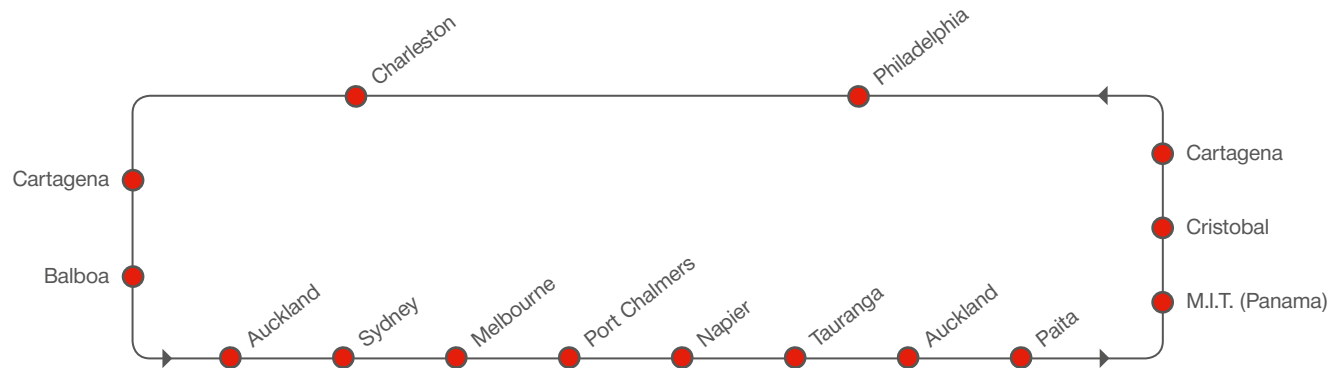

- Direct to Philadelphia and Charleston via Cartagena, New York, Baltimore, Port Everglades, Houston, and New Orleans) for dry/reefer markets
- Cartagena transshipment hub for Latin America, Caribbean, Europe, and Mediterranean
- Direct calls at Melbourne, Sydney, Port Chalmers, Napier, Tauranga, and Auckland, inter-connecting Hamburg Süd network

¹⁾ transshipment via Auckland

SOUTHBOUND

AUSTRALIA / NEW ZEALAND – CENTRAL AMERICA / NORTH AMERICA EAST COAST

[transit time in days]

TO \ FROM		Paita	M.I.T.	Cristobal	Cartagena	Philadelphia	Charleston
		Fri	Mon	Tue	Wed	Tue	Fri
Fremantle ¹⁾	Sun	33	36	36	38	44	47
Sydney	Sat	27	30	30	33	38	41
Melbourne	Tue	24	27	27	30	35	38
Brisbane ²⁾	Mon	18	21	21	24	29	32
Port Chalmers	Sun	19	22	22	25	30	33
Napier	Tue	17	20	20	23	28	31
Tauranga	Thu	15	18	18	21	26	29
Auckland	Fri	14	17	17	20	25	28
Paita	Fri	-	3	4	5	11	14
Manzanillo	Tue	-	-	-	1	7	10
Cristobal	Tue	-	-	-	1	7	10
Cartagena	Thu	-	-	-	-	5	8

¹⁾ transshipment via Melbourne ²⁾ transshipment via Auckland

NORTHBOUND

PORT ROTATION

RECEIVING / DELIVERY ADDRESSES

AUSTRALIA / Brisbane
 DP World Terminal
 Fishermans Island Terminal
 Port Drive
 Wynnum QLD 4178

USA / Charleston
 Wando Welch Terminal
 400 Long Point Rd. Mt. Pleasant
 SC 29464, Charleston
 South Carolina
 United States of America

USA / Philadelphia
 Packer Avenue Marine Terminal
 3301 South Columbus Blvd.
 Philadelphia, PA 19148