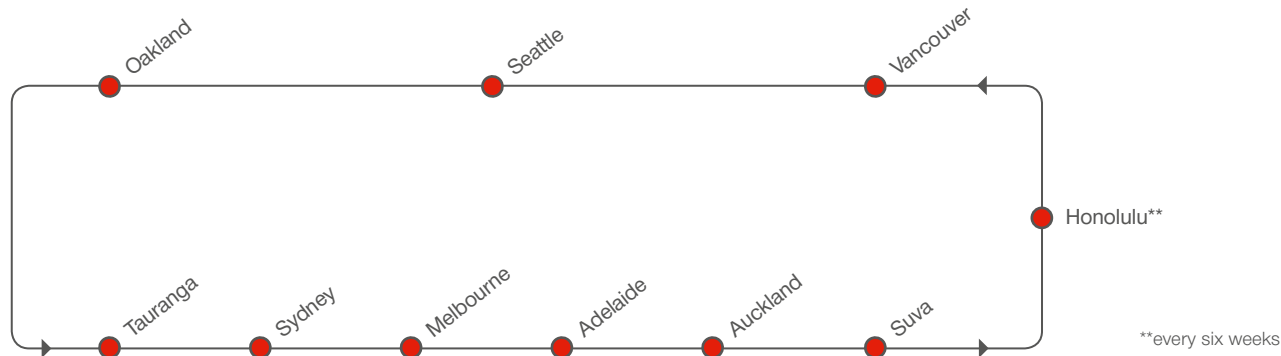

NORTHBOUND SERVICE HIGHLIGHTS

- Fortnightly sailing direct to Vancouver, Seattle, and Long Beach, Hawaii every five weeks
- Dedicated calls at Suva, with inland trucking options from there to Lautoka
- Direct calls at Adelaide, Sydney, Melbourne, and Auckland

NEW ZEALAND / AUSTRALIA – NORTH AMERICA WEST COAST

[transit time in days]

TO \ FROM	NORTHBOUND					
	Suva	Honolulu**	Vancouver	Seattle	Oakland	
Fremantle ²⁾	Fri	20	27	34	35	39
Sydney	Thu	14	21	28	29	33
Melbourne	Sat	12	19	26	27	31
Adelaide	Mon	10	17	24	25	29
Brisbane ¹⁾	Sun	11	18	25	26	30
Auckland	Sun	4	11	18	19	23

¹⁾ transhipment via Auckland ²⁾ transhipment via Melbourne ** every six weeks

NORTH AMERICA WEST COAST – NEW ZEALAND / AUSTRALIA

[transit time in days]

TO \ FROM	SOUTHBOUND						
	Tauranga	Sydney	Melbourne	Brisbane ¹⁾	Adelaide	Fremantle ²⁾	
Vancouver	Fri	22	26	28	28	30	38
Seattle	Sat	21	25	27	27	29	37
Oakland	Tue	18	22	24	24	26	34

¹⁾ transhipment via Sydney ²⁾ transhipment via Melbourne

PORT ROTATION

RECEIVING / DELIVERY ADDRESSES

AUSTRALIA / Adelaide

DP World Terminal
No. 6 Berth
Coghlan Road, Outer Harbour
Port Adelaide SA 5015

AUSTRALIA / Brisbane