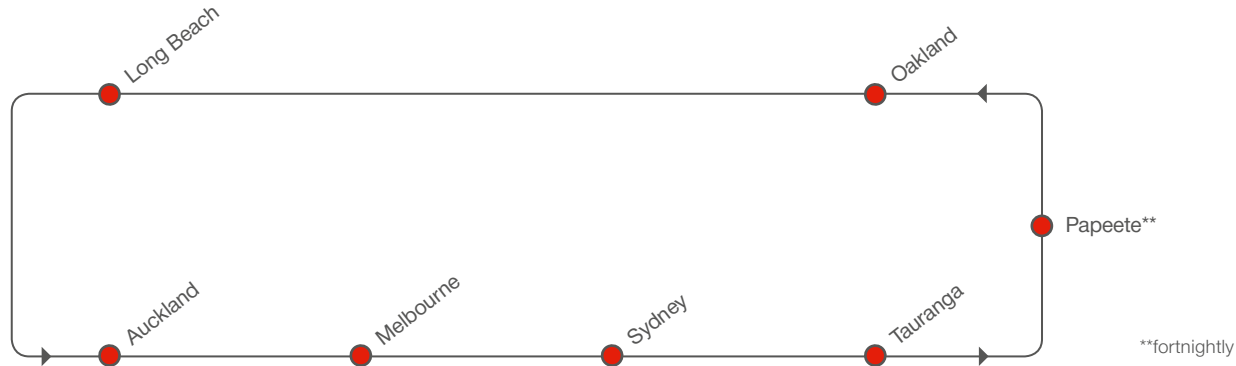

AUSTRALIA / NEW ZEALAND – NORTH AMERICA WEST COAST

[transit time in days]

TO \ FROM		Auckland		Melbourne		Adelaide ¹⁾		Sydney		Brisbane ²⁾		Fremantle ¹⁾	
		Mon	Sat	Tue	Tue	Tue	Sun	Tue	Sun				
Oakland	Thu	18	23	26	26	33	33						
Long Beach	Sun	15	20	23	23	30	29						

¹⁾ transhipment via Melbourne

²⁾ transhipment via Sydney

SOUTHBOUND

NORTH AMERICA WEST COAST – AUSTRALIA / NEW ZEALAND

[transit time in days]

TO \ FROM		Papeete ^{**}		Oakland		Long Beach	
		Fri	Wed	Sat	Sat	Sat	
Fremantle ¹⁾	Fri	19	33	36			
Adelaide	Fri	15	26	29			
Brisbane ²⁾	Tue	27	28	30			
Melbourne	Mon	21	22	24			
Sydney	Sun	22	23	25			
Tauranga	Tue	20	21	23			

¹⁾ transhipment via Melbourne

²⁾ transhipment via Auckland

^{**} alternating

PORT ROTATION

RECEIVING / DELIVERY ADDRESSES

AUSTRALIA / Adelaide

DP World Terminal
No. 6 Berth
Coghlan Road, Outer Harbour
Port Adelaide SA 5015

AUSTRALIA / Fremantle

Rail:
Pacific National Rail
1 Fenton Street
Kewdale WA 6105

AUSTRALIA / Sydney

DP World Terminal
42 Friendship Road
Matraville NSW 2036,
Australia

NEW ZEALAND / Tauranga

Port of Tauranga Ltd
Salisbury Avenue
Post Bag 1,
Mount Maunganui
New Zealand