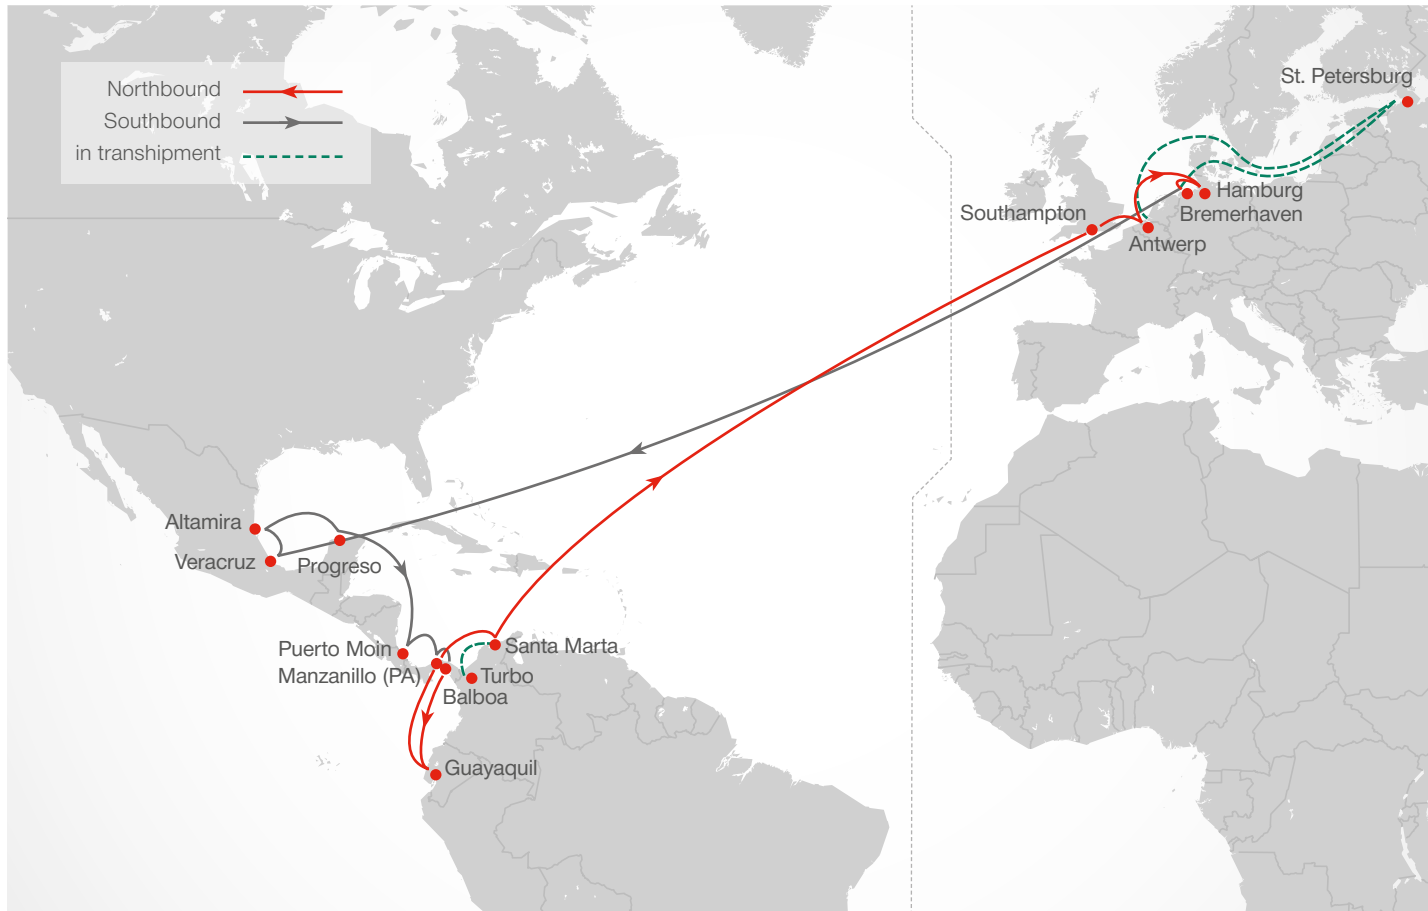

NETHERLANDS / Rotterdam

Delta Container Terminal
Europaweg 875
3199 LD Maasvlakte Rotterdam
Netherlands

PANAMA / Manzanillo

Manzanillo International Terminal
Coco Solo Sur, Moulten Avenue
Colon, Republic of Panama
Colon Free Zone
P.O. Box 0302-00239

PERU / Callao

DP World Callao
Av. Manco Cápac 113
Callao 1
Peru

UNITED KINGDOM / London

London Container Terminal (LGP)
The Manorway
SS17 9PD, London

NORTHBOUND SERVICE HIGHLIGHTS

- Direct sailings from Ecuador to North Europe
- Direct product from Santa Marta to North Europe

SOUTHBOUND SERVICE HIGHLIGHTS

- Best-in-class direct service with fastest transit times from key North European and UK ports to Mexico (Veracruz, Altamira, Progreso)
- No US 24-hour manifest required
- Fast and direct connection to Ecuador (Guayaquil)

SOUTH AMERICA WEST COAST / CARIBBEAN – NORTH EUROPE

[transit time in days]

TO \ FROM		NORTHBOUND									
		Southampton	Antwerp	Hamburg	Bremerhaven	St Petersburg*	Antwerp	Rotterdam	London	Hamburg	
		Thu	Fri	Mon	Tue	Fri	Fri	Sat	Mon	Wed	
Veracruz**	Wed	-	-	-	-	-	23	24	26	28	
Altamira**	Fri	-	-	-	-	-	21	22	24	26	
Progreso**	Mon	-	-	-	-	-	18	19	21	23	
Balboa	Tue	23	24	27	28	31	-	-	-	-	
Guayaquil	Mon	16	18	20	22	25	-	-	-	-	
Manzanillo (PA)	Fri	13	14	18	19	21	-	-	-	-	
Santa Marta	Sun	11	12	16	17	19	-	-	-	-	