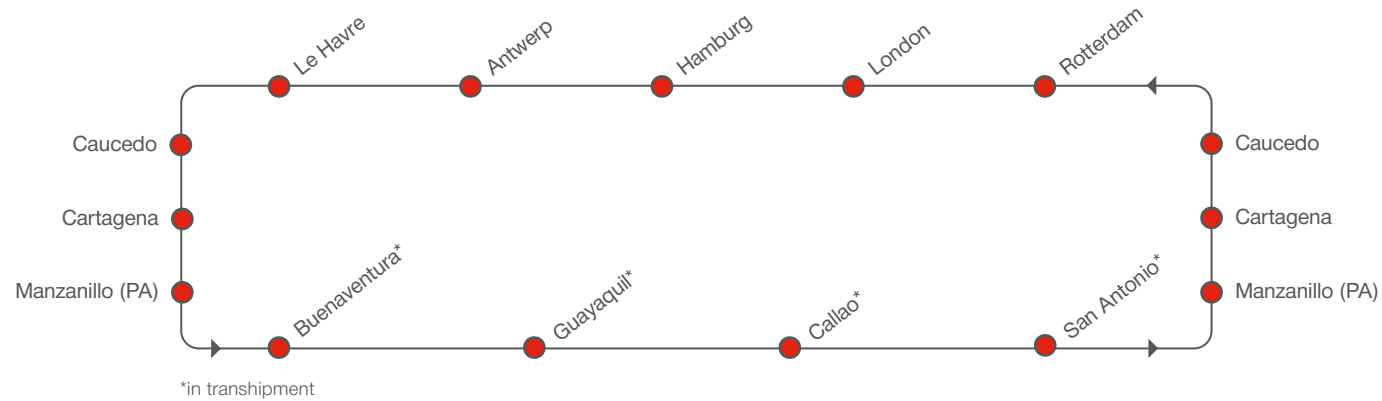

*via M.I.T (ECUMED) **via Balboa, landbridge to M.I.T (ATACAMA) ***via Balboa, landbridge to M.I.T (ASPA 2)

NORTH EUROPE – CARIBBEAN / CENTRAL AMERICA / SOUTH AMERICA WEST COAST

[transit time in days]

		SOUTHBOUND						
		Caucedo	Cartagena	Manzanillo (PA)	Buenaventura*	Guayaquil**	Callao***	San Antonio***
FROM	TO	Sun	Tue	Thu	Sun	Sun	Fri	Wed
Rotterdam	Wed	18	20	22	25	32	30	35
London	Fri	16	18	20	23	30	28	33
Hamburg	Sun	14	16	18	21	28	26	31
Antwerp	Wed	11	13	15	18	25	23	28
Le Havre	Thu	10	12	14	17	24	22	27

*via M.I.T (ECUMED) **via M.I.T (ECUBEX) ***via M.I.T onto SAWC 1(CLX)

PORT ROTATION

RECEIVING / DELIVERY ADDRESSES

BELGIUM / Antwerp

Antwerp Gateway, Quay 1700
Sint-Antoniusweg
9130 Doel
Belgium

CHILE / San Antonio

COLOMBIA / Turbo

Turbo Port
Anchorage
Turbo
Colombia

COSTA RICA / Puerto Moin

Terminal de Contenedores de Moin
8km antes de Limon Centro
Puerto Limon 70101
Costa Rica

ECUADOR / Guayaquil

Contecon S.A.
Avda. de la Marina –
Libert. Simon Bolivar
Guayaquil, Ecuador

PORT ROTATION

RECEIVING / DELIVERY ADDRESSES

COLOMBIA / Santa Marta

Santa Marta Terminal
Carrera 1a. No.10A-12
Santa Marta A.A. 655
Santa Marta,
Colombia

COLOMBIA / Turbo

Turbo Terminal
Anchorage
Turbo
Colombia