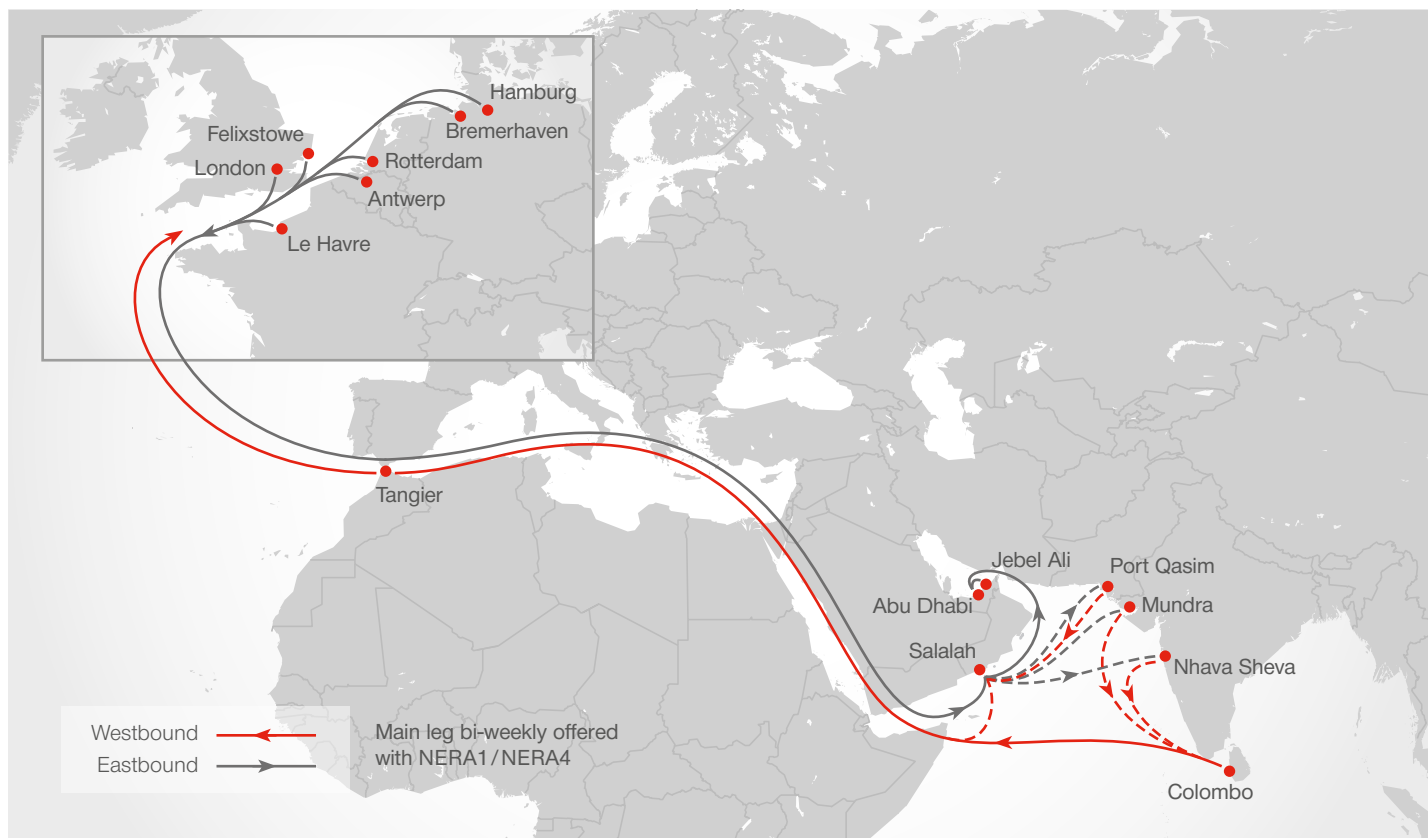

# North Europe – Saudi Arabia/United Arab Emirates/India/Pakistan

## WESTBOUND SERVICE HIGHLIGHTS

- Extensive North Europe Inland coverage as well as Scan-Baltic feeder coverage
- Superior transit times to United Kingdom, Germany and Benelux

## UNITED ARAB EMIRATES/INDIA/PAKISTAN – NORTH EUROPE

[transit time in days]

TO \ FROM	Tangier	Felixstowe	Hamburg	Antwerp	London	Le Havre	Rotterdam	Bremerhaven
Nhava Sheva <sup>1</sup>	22	29	31	35	38	40	36	39
Mundra <sup>1</sup>	24	24	31	35	37	39	27	30
Port Qasim <sup>2</sup>	35	40	39	35	39	37	36	32

## NORTH EUROPE – SAUDI ARABIA/UNITED ARAB EMIRATES/INDIA/PAKISTAN EASTBOUND

[transit time in days]

TO \ FROM	Salah	Abu Dhabi	Jebel Ali	Port Qasim <sup>2</sup>	Mundra <sup>2</sup>	Nhava Sheva <sup>2</sup>
Hamburg	23	27	29	29	35	30
Bremerhaven	17	28	30	24	30	24
Rotterdam	20	31	33	27	33	27
Antwerp	20	23	26	26	32	27
Felixstowe	22	33	36	29	32	34
London	22	21	24	24	30	25
Le Havre	16	19	22	22	28	23