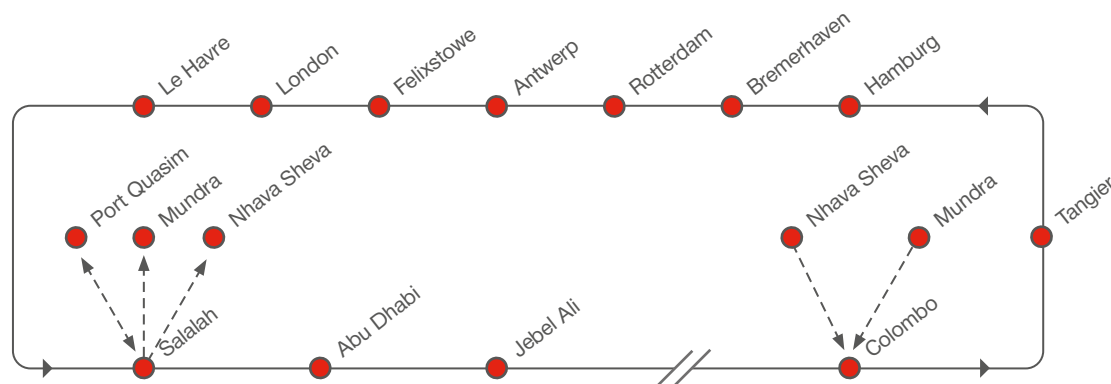

North Europe – Saudi Arabia/United Arab Emirates/India/Pakistan

PORT ROTATION

RECEIVING / DELIVERY ADDRESSES

BELGIUM / Antwerp

PSA Europa Terminal
(Quay 869)
Scheldelaan 495
2040 Zandvliet, Belgium

GERMANY / Bremerhaven

NTB North Sea Terminal
Bremerhaven GmbH & Co.
Senator-Borttscheller-Strasse 14
27568 Bremerhaven, Germany

GERMANY / Hamburg

HHLA Container Terminal Burchardkai GmbH
Waltershofer Damm
21129 Hamburg

INDIA / Mundra

Mundra International Container Terminal
New Mundra Port
Navinal Island
Mundra - 370 421 (Kachchh, Gujarat)

INDIA / Nhava Sheva

Nhava Sheva Gateway
Terminal Pvt. Ltd. (NSIGT)
DP World Nhava Sheva
Operations Center Container Gate Sheva,
Navi Mumbai 400 707, India

MOROCCO / Tangier

APM Terminals Tangier S.A.
Bp216 Route De Fnideq
Commune Anjra Route De Fnideq
Tanger 94125, Morocco

NETHERLANDS / Rotterdam

APM Terminals Rotterdam
Coloradoweg 50
3199 LA Maasvlakte Rotterdam, Netherland

OMAN / Salah

Salalah Port Services Co. (Saog)
Salalah Port,
P.O. Box 369
Postal code 211 / Salalah, Oman

PAKISTAN / Port Qasim

Qasim International Container Terminal P.L.
Berth 5, 6 & 7, Marginal Wharves,
Bin Qasim, Khi.
Karachi, Sindh

UAE / Jebel Ali

Jebel Ali Container Terminal 2
Jebel Ali Freezone
Dubai, UAE

UK / Felixstowe

Felixstowe Trinity Terminal
Oysterbed Road,
Felixstowe, IP11 4SH, UK