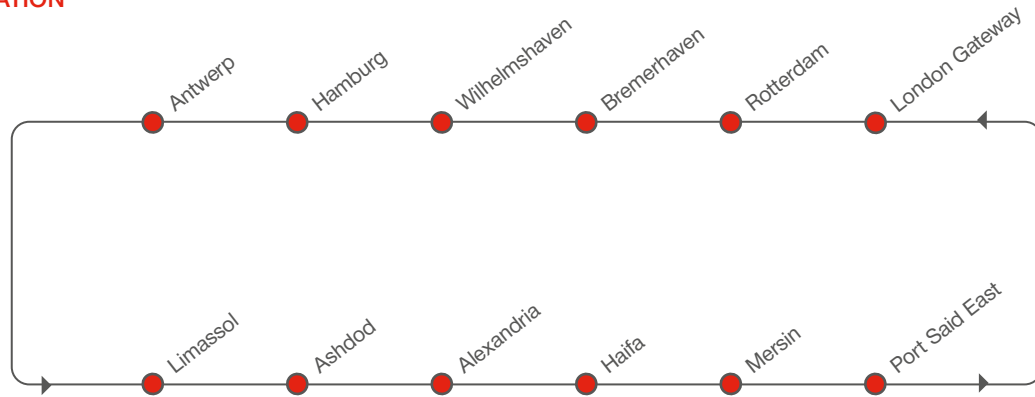

The Felixstowe Dock and
Railway Company (FDRC)
Trinity Terminal
Felixstowe

Starting January 2021

SOUTHBOUND SERVICE HIGHLIGHTS

- Best in class transit times from Antwerp to Limassol and Ashdod
- Transshipment options from Hamburg Süd service network via North Europe hub ports
- Access to Dekheila, Beirut and Lattakia via dedicated Hamburg Süd feeder network

SOUTHBOUND

SOUTH MEDITERRANEAN – NORTH EUROPE

[transit time in days]

TO \ FROM	London Gateway	Rotterdam	Bremerhaven	Wilhelmshaven	Hamburg	Antwerp
Limassol	22	23	26	27	29	31
Ashdod	20	21	24	26	27	29
Alexandria	17	19	22	23	24	27
Haifa	16	17	20	21	23	25
Mersin	13	14	17	19	20	22
Port Said East	9	11	14	15	17	19

NORTHBOUND

North Europe – East Mediterranean | NEEM

Starting January 2021

PORT ROTATION

RECEIVING / DELIVERY ADDRESSES

Please contact your local Hamburg Süd office

SOUTHBOUND SERVICE HIGHLIGHTS

- Direct, reliable connection between North Europe and Greece, Turkey, and Black Sea
- Optional Malta service with fastest lead time and two direct calls per week, including NESM service
- Connection to Turkey and Black Sea via key Malta hub in Hamburg Süd service network

NORTHBOUND SERVICE HIGHLIGHTS

- Coverage from Valencia to North Europe
- Connections via key Malta, Valencia and Tangier hubs to Hamburg Süd service network
- The only service offering direct Rotterdam calls from and to the Istanbul region