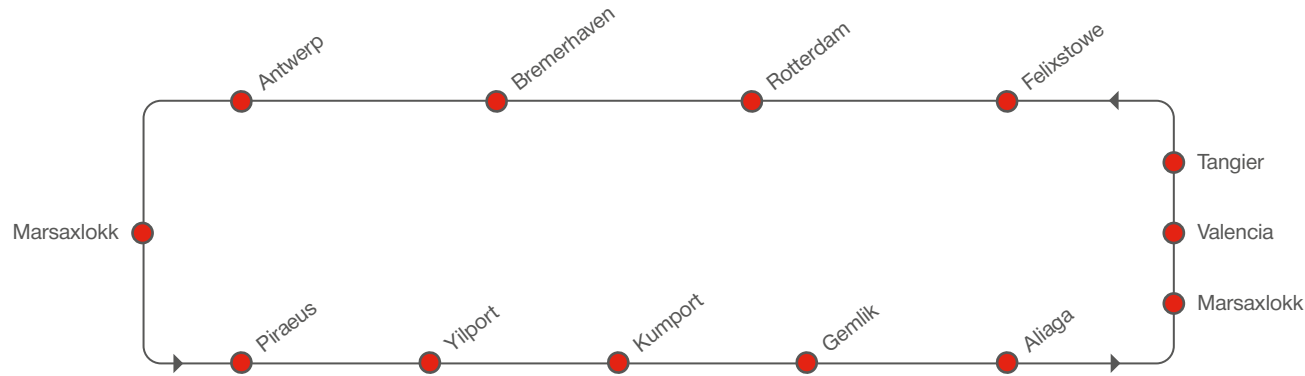

NORTHBOUND SERVICE HIGHLIGHTS

- Coverage from Valencia to North Europe
- Connections via key Malta, Valencia and Tangier hubs to Hamburg Süd service network
- The only service offering direct Rotterdam calls from and to the Istanbul region

SOUTHBOUND

TURKEY / SPAIN – NORTH EUROPE

[transit time in days]

TO \ FROM	NORTHBOUND				
	Felixstowe	Rotterdam	Bremerhaven	Antwerp	
Piraeus	Sat	17	20	22	25
Yilport	Mon	15	18	20	23
Kumport	Tue	14	17	19	22
Gemlik	Wed	13	16	18	21
Aliaga	Sun	9	12	14	17
Marsaxlokk	Tue	7	10	12	15
Valencia	Thu	5	8	10	13
Tangier	Sat	3	6	8	11

NORTHBOUND

PORT ROTATION

RECEIVING / DELIVERY ADDRESSES

BELGIUM / Antwerp

PSA Noordzee Terminal
(Quays 901-913)
Scheldelaan 601
2040 Zandvliet
Belgium

MALTA / Marsaxlokk

Malta Freeport Terminal
Freeport Centre
Kalafrana
Marsaxlokk, BBG3011
Malta