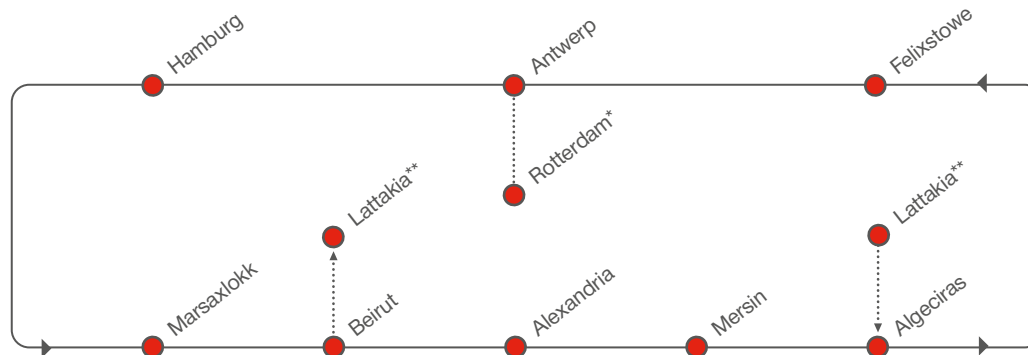

* via transhipment in Antwerp

** via transhipment in Beirut

SOUTHBOUND

SOUTH MEDITERRANEAN – NORTH EUROPE

[transit time in days]

TO \ FROM		NORTHBOUND				
		Algeciras	Felixstowe	Antwerp	Hamburg	Rotterdam**
Beirut	Sun	11	18	20	23	24
Alexandria	Wed	8	15	17	20	21
Mersin	Sat	6	13	15	18	19
Algeciras	Fri	–	6	8	11	12
Lattakia*	Sat	12	19	21	24	–

* via transhipment in Algeciras

** via transhipment in Antwerp

Terminating end of 2020

PORT ROTATION

* via transshipment in Antwerp
** via transshipment in Beirut (Import) and Algeciras (Export)

RECEIVING / DELIVERY ADDRESSES

TURKEY / Yilport

Yilport Konteyner Terminali ve Liman
İşletmeciliği Anonim Şirketi
Dilovası Organize Sanayi Bölgesi 1.Kısım
Göksu Caddesi No:18 41455 Kocaeli
Türkiye

GERMANY / Bremerhaven

North Sea Terminal Bremerhaven
Senator-Borttscheller-Strasse 14
D-27568 Bremerhaven

NORTHBOUND SERVICE HIGHLIGHTS

- Coverage from Valencia to North Europe
- Full coverage of all key Turkey ports
- Connections to non-direct ports via Bremerhaven

NORTH EUROPE – TURKEY / SPAIN

[transit time in days]