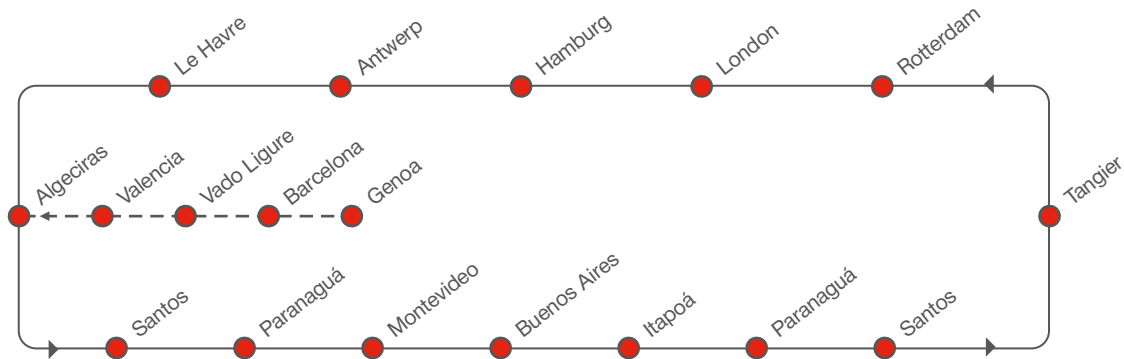

NORTHBOUND SERVICE HIGHLIGHTS

- Fastest transit times from the River Plate area, Uruguay, and key Brazil ports to North Europe
- State-of-the-art container vessels and reefer container fleet
- Excellent connection to the Hamburg Süd network via Algeciras

*in transhipment via Algeciras

SOUTH AMERICA EAST COAST / MOROCCO – NORTH EUROPE / Sling 1

[transit time in days]

NORTHBOUND

TO \ FROM		NORTH EUROPE					
		Tangier	Rotterdam	London	Hamburg	Antwerp	Le Havre
Montevideo	Fri	21	26	28	30	32	34
Buenos Aires	Sun	19	24	26	28	30	32
Itapoá	Wed	16	21	23	25	27	29
Paranaguá	Sat	13	18	20	22	24	26
Santos	Mon	11	16	18	20	22	24

PORT ROTATION

RECEIVING / DELIVERY ADDRESSES

ARGENTINA / Buenos Aires

Terminales Rio de la Plata
Av. Ramon Castillo y
Av. Commodore Py
Puerto Nuevo, Buenos Aires
Argentina

BELGIUM / Antwerp

Antwerp Gateway NV
(Deurganckdock)
Kaai 1700, Antwerp

*in transshipment via Santos on ASIA 1 **in transshipment via Tangier/Algeciras

MEDITERRANEAN – SOUTH AMERICA EAST COAST

[transit time in days]

TO \ FROM		SOUTHBOUND					
		Salvador	Santos	Paranaguá	Itapoá	Rio Grande	Itajaí
Barcelona*	Thu	17	21	22	23	26	29
Vado Ligure*	Fri	16	20	21	22	25	28
Valencia*	Fri	16	20	21	22	25	28
Algeciras	Tue	13	17	18	19	22	25
Tangier	Fri	10	14	15	16	19	22