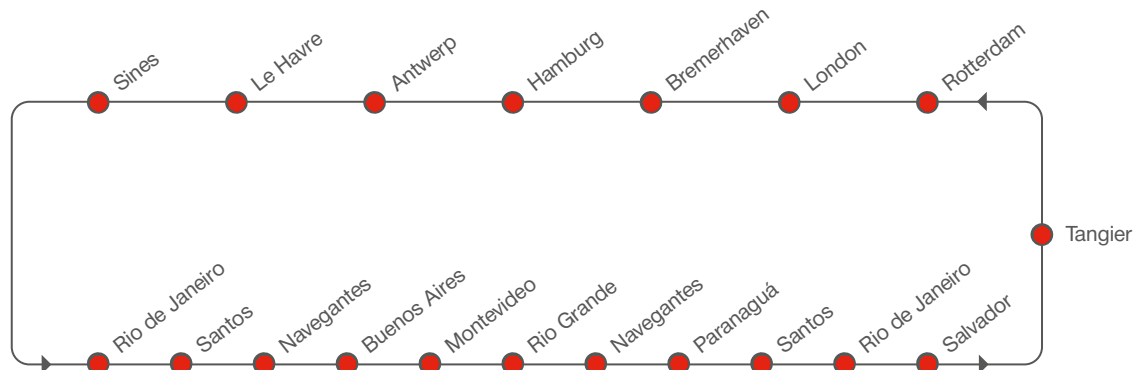

PORT ROTATION

RECEIVING / DELIVERY ADDRESSES

ARGENTINA / Buenos Aires

Exolgan S.A.
Alberti st.1780, Dock Sud
C.P. 1870, Avellanda, Buenos Aires
Argentina

BELGIUM / Antwerp

MSC PSA European Terminal
Deurganck Quays 1724-1744
Sint Antoniusweg
9130 Doel
Belgium

BRAZIL / Navegantes

Portonave SA Terminais Portuarios
Avenida Portuaria Vicente Coelho,
1 - Centro
CEP 88375 - 000
Centro, Navegantes
SC – Brazil

BRAZIL / Paranaguá

TCP de Containeres de Paranaguá
S.A.

BRAZIL / Rio de Janeiro

Rio De Janeiro SN
Rio De Janeiro
Caju 20931-670
Brazil

BRAZIL / Rio Grande

TECON Rio Grande S.A.
Av. Almirante Maximiano Fonseca,
201, Rio Grande
CEP 96204-040
RS – Brazil

BRAZIL / Salvador

Tecon Salvador S.A.
Av. Engenheiro Oscar Pontes, 97
Salvador, CEP 40640-130
BA – Brazil

BRAZIL / Santos

Santos Brasil S.A.
(Tecon Terminal de Containeres)
Via Santos Dumont s/n
Vicente de Carvalho - Guarujá
CEP 11.450-160
SP – Brazil

BRAZIL / Santos

BTP Santos - Brasil Terminal
Portuário S/A
Av. Engenheiro Augusto Barata s/n -
Alemoa, CEP 11095 - 907
Santos, SP – Brazil

FRANCE / Le Havre

Terminal de France
Route de L'estuaire, Quai du Havre
76600 Le Havre

GERMANY / Bremerhaven

MSC Gate Bremerhaven
GmbH & Co. KG
Senator-Bortscheller-Strasse 1
27568 Bremerhaven

GERMANY / Hamburg

HHLA Container Terminal
Altenwerder (CTA)
Am Ballinkai 1
21129 Hamburg
Germany

NETHERLANDS / Rotterdam

ECT Delta Terminal bv
P.O. Box 7385,
3000 HJ Rotterdam
Portnumber: 8200

PORTUGAL / Sines

PSA Sines - Terminais de
Contentores, S.A.
Terminal de Contentores de Sines
Apartado 195
7520-903 Sines
Portugal

UNITED KINGDOM / London

London Container Terminal (LCT)
Northfleet Hope House
Tilbury Freeport
Essex 18RM 7HX, Tilbury

URUGUAY / Montevideo

Montecon S.A.
Misiones 1590 Piso 2
Montevideo
CP 11000 – Uruguay