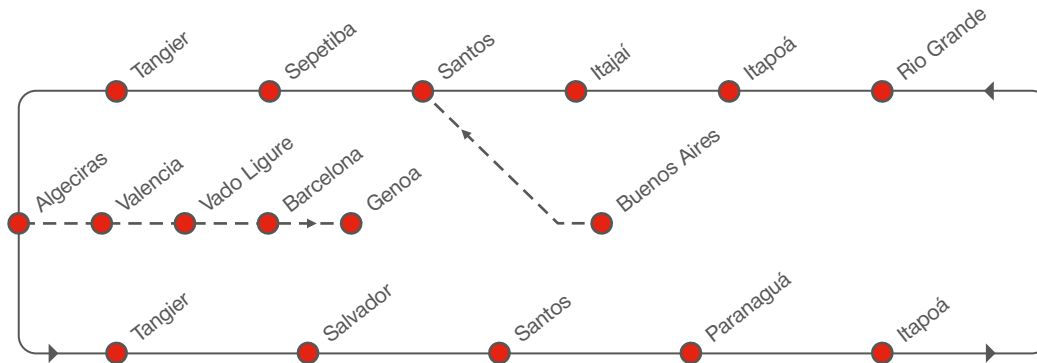

NORTHBOUND SERVICE HIGHLIGHTS

- Excellent port coverage in South America through the extensive, local Hamburg Süd network
- Perfectly connected to the Hamburg Süd network via hub in Tangier/Algeciras with port coverage for the Mediterranean, Middle East, and Indian subcontinent

SOUTH AMERICA EAST COAST – MEDITERRANEAN

[transit time in days]

TO \ FROM		NORTHBOUND						
		Tangier	Algeciras	Valencia**	Vado Ligure**	Barcelona**	Genoa**	
Buenos Aires*	Thu	24	25	29	31	32	34	
Rio Grande	Wed	18	19	23	25	26	28	
Itapoá	Fri	16	17	21	23	24	26	
Itajaí	Sun	14	15	19	21	22	24	
Santos	Tue	12	13	17	19	20	22	
Sepetiba	Wed	11	12	16	18	19	21	

*in transshipment via Santos on ASIA 1 **in transshipment via Tangier/Algeciras

MEDITERRANEAN – SOUTH AMERICA EAST COAST

[transit time in days]

TO \ FROM		SOUTHBOUND					
		Salvador	Santos	Paranaguá	Itapoá	Rio Grande	Itajaí
Barcelona*	Thu	17	21	22	23	26	29
Vado Ligure*	Fri	16	20	21	22	25	28
Valencia*	Fri	16	20	21	22	25	28
Algeciras	Tue	13	17	18	19	22	25
Tangier	Fri	10	14	15	16	19	22

*in transshipment via Algeciras

PORT ROTATION

RECEIVING / DELIVERY ADDRESSES

ARGENTINA / Buenos Aires
Terminal 4
Pref. Naval Arg. Y Av. Edison
1104 Buenos Aires
Argentina

BRAZIL / Itajaí
APM Itajaí
Av. Coronel Eugenio Muller 300
88301 - 120
Itajaí – Brazil