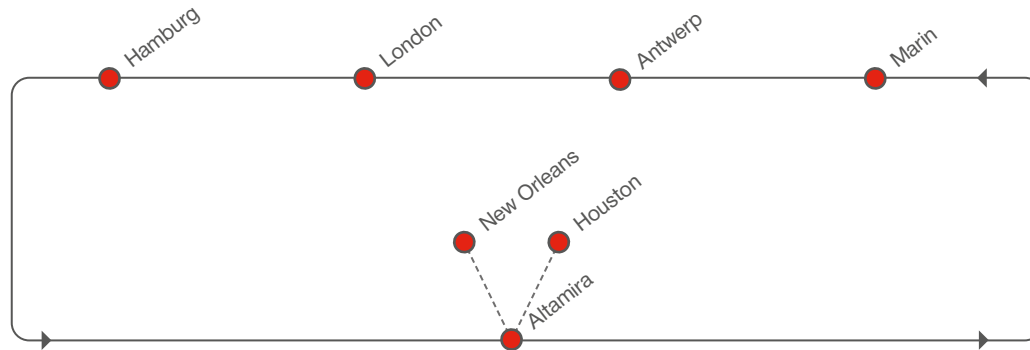

## WESTBOUND SERVICE HIGHLIGHTS

- Fast and reliable weekly service from Belgium, the UK, and Germany
- Tailor-made transshipment connection via Altamira, with short layover times
- Serving the main US Gulf destinations Houston and New Orleans

## NORTH EUROPE – US GULF

[transit time in days]

EASTBOUND

TO \ FROM		TO		
		Altamira	Houston	New Orleans
Marin	Thu	20	25	30
Antwerp	Mon	16	21	26
London	Wed	14	19	24
Hamburg	Fri	12	17	22

## PORT ROTATION

### USA / New Orleans

Ceres Napoleon Ave Terminal  
Napoleon Avenue 50  
New Orleans 70115  
Louisiana