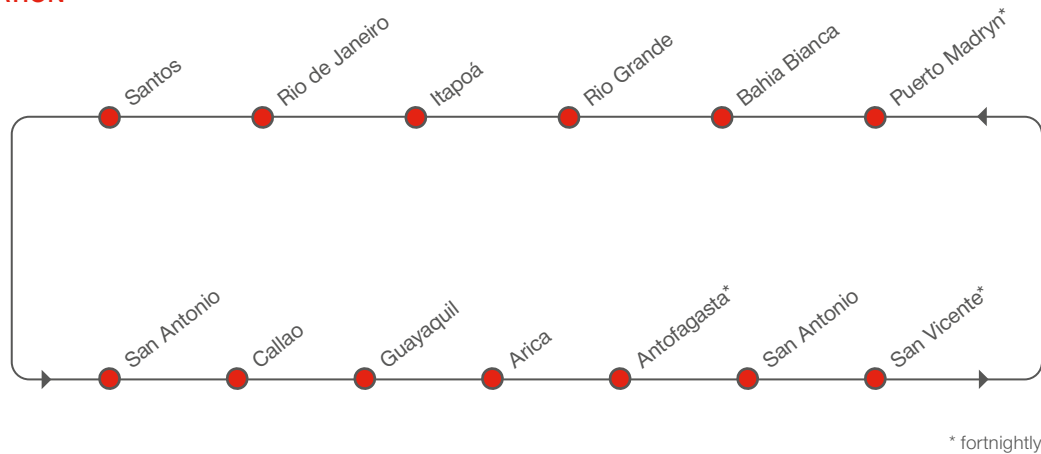

EASTBOUND SERVICE HIGHLIGHTS

- Extensive West Coast port coverage
- Fast and direct connection to South America East Coast
- Regular, reliable connections to all ports via dedicated Hamburg Süd cabotage network

SOUTH AMERICA EAST COAST – SOUTH AMERICA WEST COAST

[transit time in days]

WESTBOUND

TO \ FROM		San Antonio	Callao	Guayaquil	Arica	Antofagasta*	San Vicente*
		Fri	Fri	Mon	Sat	Mon	Mon
Rio Grande	Thu	15	22	25	30	32	39
Itapoá	Sat	13	20	23	28	30	37
Rio de Janeiro	Mon	11	18	21	26	28	35
Santos	Wed	9	16	19	24	26	33
San Antonio	Sat	-	6	9	14	16	23

*fortnightly

SOUTH AMERICA WEST COAST – SOUTH AMERICA EAST COAST

[transit time in days]

EASTBOUND

TO \ FROM		Puerto Madryn*	Bahia Blanca*	Rio Grande	Itapoá	Rio de Janeiro	Santos
		Fri	Thu	Wed	Fri	Sun	Tue
Callao	Sat	20	26	32	34	36	38
Guayaquil	Tue	17	23	29	31	33	35
Arica	Sun	12	18	24	26	28	30
Antofagasta*	Tue	10	16	22	24	26	28
San Antonio	Fri	7	13	19	21	23	25
San Vicente*	Tue	3	9	15	17	19	21
Puerto Madryn*	Tue	-	2	8	10	12	14
Bahia Blanca*	Sat	-	-	4	6	8	10

*fortnightly

PORT ROTATION

RECEIVING / DELIVERY ADDRESSES

ARGENTINA / Bahia Blanca

Terminal de Servicios Portuarios
Patagonia Norte S.A.
Av. Colectividades s/n
Puerto de Bahia Blanca
ZIP 8103 Pcia de Buenos Aires
Rep. Argentina