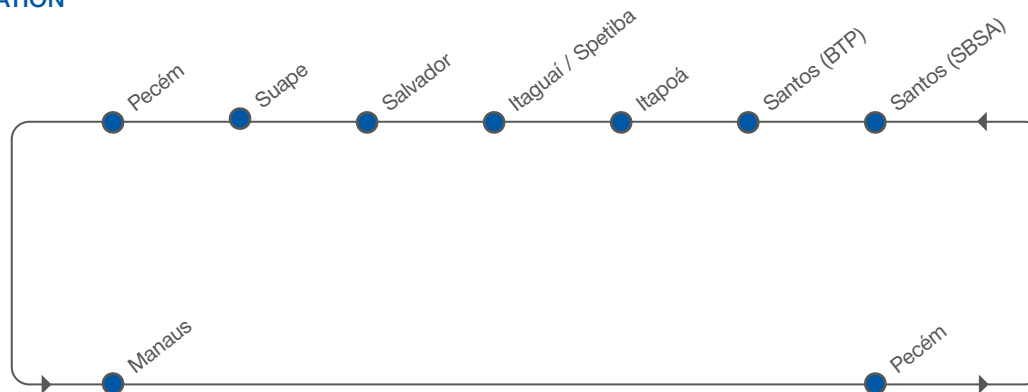

[transit time in days]

NORTHBOUND

TO \ FROM		TO					
		Itapoá	Itaguaí / Sepetiba	Salvador	Suape	Pecém	Manaus
Santos (SBSA)	Sun	1	3	5	7	9	15
Santos (BTP)	Mon	1	2	4	6	8	14
Itapoá	Tue	–	1	3	5	7	13
Itaguaí / Sepetiba	Wed	–	–	2	4	6	12
Salvador	Sat	–	–	–	1	3	10
Suape	Mon	–	–	–	–	1	7
Pecém	Wed	–	–	–	–	–	5

BRAZIL CABOTAGE SERVICE – Sling 1

[transit time in days]

SOUTHBOUND

TO \ FROM		TO				
		Pecém	Santos (SBSA)	Santos (BTP)	Itapoá	Itaguaí / Sepetiba
Manaus	Thu	4	9	10	11	13
Pecém	Mon	–	5	6	7	9

PORT ROTATION

BRAZIL / Pecém

TECER – Terminais Portuários Ceará
Esplanada do Pecém, s/n -
Bloco B – Sala 02
CEP 62674-000 -
Sao Goncalo do Amarante
Ceará – Brazil
CE – Brazil

BRAZIL / Santos

Santos Brasil S.A.
(Tecon Terminal de Containeres)
Via Santos Dumont s/n
Vicente de Carvalho – Guarujá
CEP 11.450-160
SP – Brazil

BRAZIL / Suape

Tecon Suape Comp.
Ind.Portuario de Suape
Av. Portuaria, s/n – Porto de Suape
Ipojuca
CEP 55590-972
PE – Brazil

SERVICE HIGHLIGHTS

- Weekly service covering Rio Grande do Sul
- Reliable connection between São Paulo to Pernambuco and Ceará