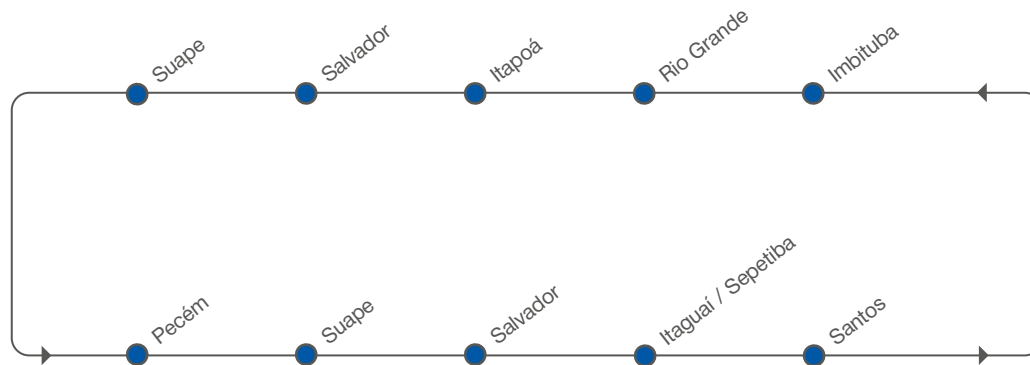

PORT ROTATION

RECEIVING / DELIVERY ADDRESSES

BRAZIL / Suape
Tecon Suape SA
Portuaria
Distrito de Suape
55590-000 Ipojuca
PE – Brazil

BRAZIL / Santos
Santos Brasil Left Bank
V Santos Dumont
11460-970 Guarujá
Vicente de Carvalho
São Paulo
Brazil

BRAZIL / Santos
BTP Right Bank
Av. Engenheiro Augusto Baratap
11095-650 Santos
Alemoa
São Paulo
Brazil

BRAZIL / Pecém
APMT Pecém
Esp do Pecém, Bloco B Sala 4
62674-000 Sao Goncalo do Amarante
Ceara
Pecém
Brazil

BRAZIL / Salvador
Tecon Salvador S.A.
Av. Engenheiro Oscar Pontes, 97
Salvador, CEP 40640-130
BA – Brazil

BRAZIL / Imbituba
Santos Brasil S.A.
Av. Getúlio Vargas, s/n
Imbituba
CEP 88780-000
SC – Brazil

BRAZIL / Rio Grande
TECON Rio Grande S.A.
Av. Almirante Maximiano
Fonseca, 201
Rio Grande
CEP 96204-040
RS – Brazil