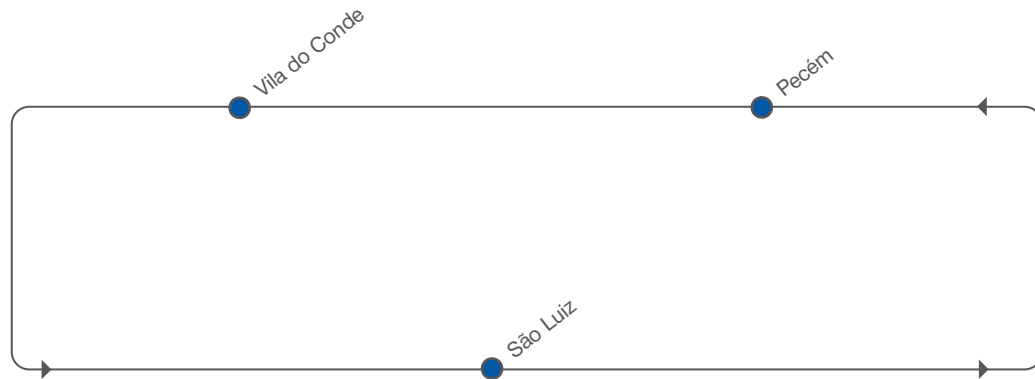

PORT ROTATION

RECEIVING / DELIVERY ADDRESSES

BRAZIL / Pecém

APMT Pecém
Esp do Pecém, Bloco B Sala 4
62674-000 Sao Goncalo do Amarante
Ceara
Pecém
Brazil

BRAZIL / Vila do Conde

Convicon Containeres de Vila do Conde
Vila Rodovia Pa 481 - s/n Km 21
Barcarena - PA, 68445-000

BRAZIL / São Luís

Empresa Maranhense de
Administração Portuária - EMAP
Av. dos Portugueses s/nº,
CEP 65085-370
Porto do Itaqui, São Luís,
Maranhão, Brasil