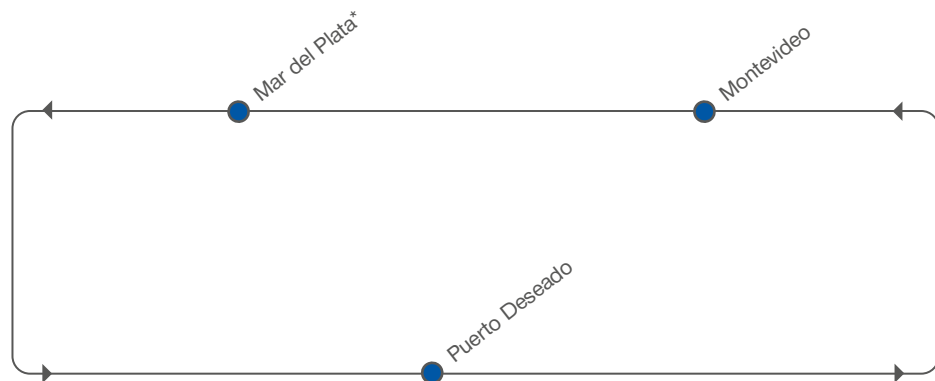

SERVICE HIGHLIGHTS

- Dedicated Patagonia service
- Frequent calls at Puerto Deseado and Puerto Madryn

ARGENTINEAN FEEDER – NORTHERN LOOP

[transit time in days]

TO \ FROM		TO				
		Montevideo	Mar del Plata*	Bahia Blanca*	Puerto Deseado	Puerto Madryn
		Tue	Thu	Sun	Sun	Wed
Montevideo	Wed	–	1	4	4	7
Mar del Plata*	Fri	4	–	–	2	–
Bahia Blanca*	Tue	7	–	–	–	1
Puerto Deseado	Wed	6	8	–	–	–
Puerto Madryn	Sun	2	–	7	–	–

*Bi-weekly

PORT ROTATION

SLING 1

*Bi-weekly

SLING 2

RECEIVING / DELIVERY ADDRESSES

ARGENTINA / Puerto Deseado
 MURCHISON ESTIBAJES –
 Pueyrredon 435. Pto Deseado
 PUERTO : Unidad Ejecutora de
 Portuaria de Santa Cruz
 España, s/n
 9050 Puerto Deseado
 Argentina