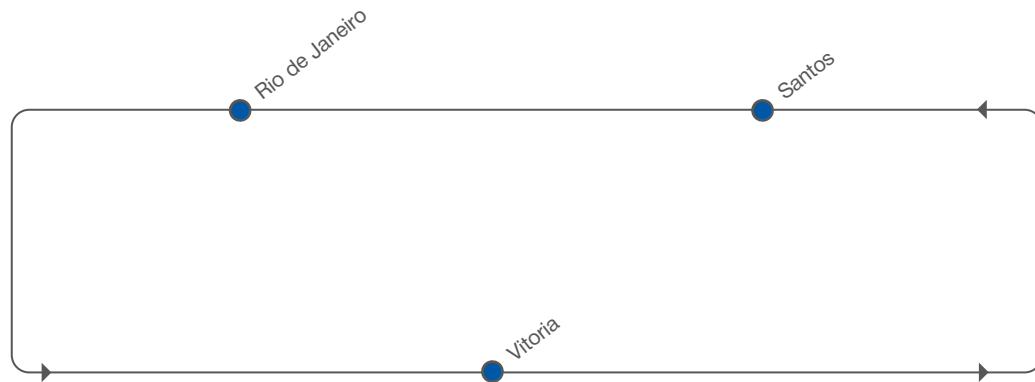

PORT ROTATION

RECEIVING / DELIVERY ADDRESSES

BRAZIL / Santos
Santos Brasil Left Bank
V Santos Dumont
11460-970 Guarujá
Vicente de Carvalho
São Paulo
Brazil

BRAZIL / Santos
Embraport Left Bank
Est particular da code SP
11095-700 Santos
Ilha Barnabé
São Paulo
Brazil

BRAZIL / Santos
Embraport Right Bank
Est particular da code SP
11095-650 Santos
Almoa
São Paulo
Brazil

BRAZIL / Santos
Libra Terminal 1
Av. Rio de Janeiro, s/n-
20931-670 Rio de Janeiro
Ponta do Caju
Rio de Janeiro
Brazil

BRAZIL / Vitoria
Terminal de Vila Velha S.A
Cavaliéri 200
29115-650 Vila Velha
Porto de Capuaba
Espírito Santo
Brazil / Vitoria