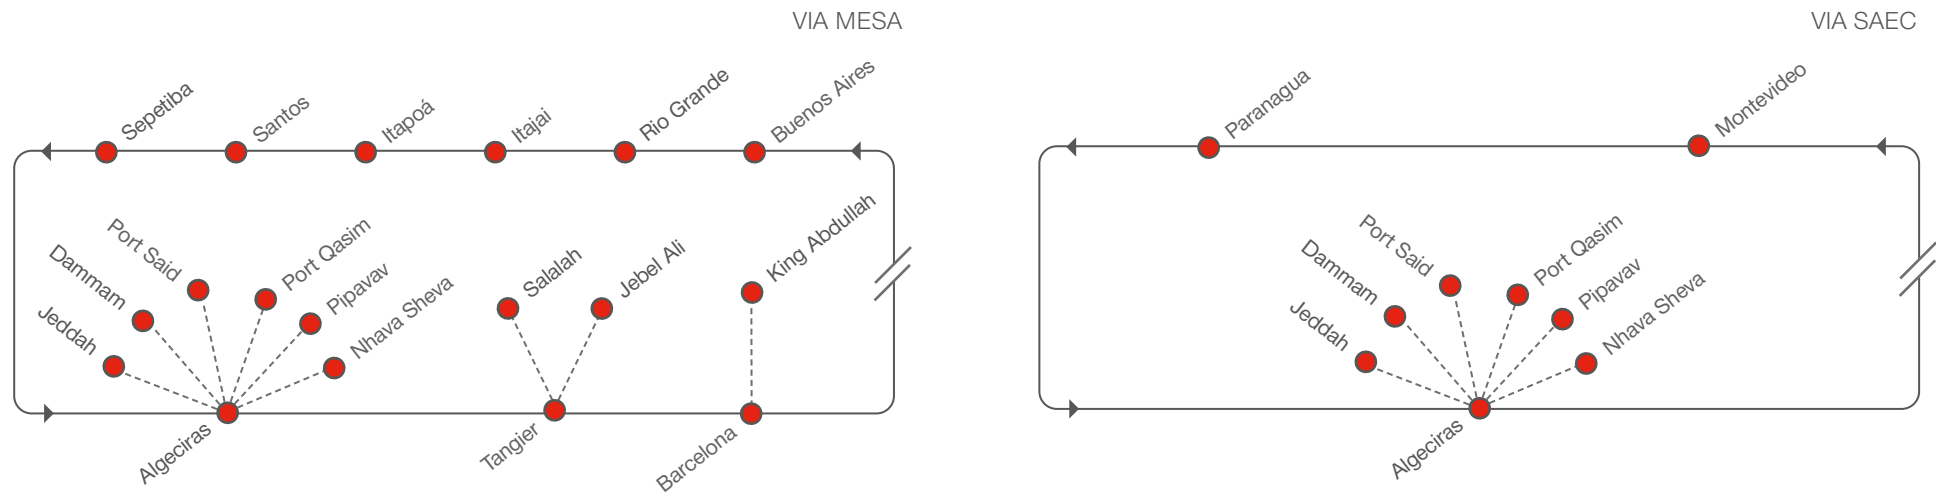

SOUTH AMERICA EAST COAST – MIDDLE EAST / INDIA / PAKISTAN

[transit time in days]

		NORTHBOUND							
TO		Port Said ²	Jebel Ali ³	Dammam ²	Port Qasim ²	Pipavav ²	Nhava Sheva ²	King Abdullah ⁴	Jeddah ⁵
FROM		Mon	Mon	Sat	Tue	Fri	Sun	Sun	Wed
Buenos Aires	Fri	31	38	48	46	49	51	51	40
Rio Grande	Mon	28	35	45	43	46	48	48	37
Itajai	Thu	25	32	42	40	43	45	45	34
Itapoá	Fri	24	31	41	39	42	44	44	33
Santos	Sun	22	29	39	37	40	42	42	31
Sepetiba	Tue	28	27	45	35	38	40	40	29
Montevideo ¹	Sun	29	36	48	44	47	49	-	38
Paranagua ¹	Thu	25	33	44	40	43	46	-	44

¹ via SAEC/Algeciras / ² via Algeciras / ³ via Tangier / ⁴ via Barcelona (SERA 2) / ⁵ via Algeciras (WMRS)

MAIN ON-CARRIAGE DESTINATIONS

[transit time in days]

		NORTHBOUND							
TO		Bahrain, Bh	Bandar Abbas, Ir	Shuwaik, Kw	Sohar, Om	Ajman, Vae	Sharjah, Vae	Abu Dhabi, Vae	
FROM									
Jebel Ali		3	6	3	5	5	3	3	

PORT ROTATION

RECEIVING / DELIVERY ADDRESSES

ARGENTINA / Buenos Aires

Terminal 4 Pref. Naval Arg. Y Av. Edison
1104 Buenos Aires
Argentina

BRAZIL / Itajaí

APM Itajaí
Av. Coronel Eugenio Muller 300
88301 - 120 Itajaí - Brazil

UAE / Jebel Ali

Jebel Ali Container Terminal 2
Jebel Ali Freezone
Dubai, UAE