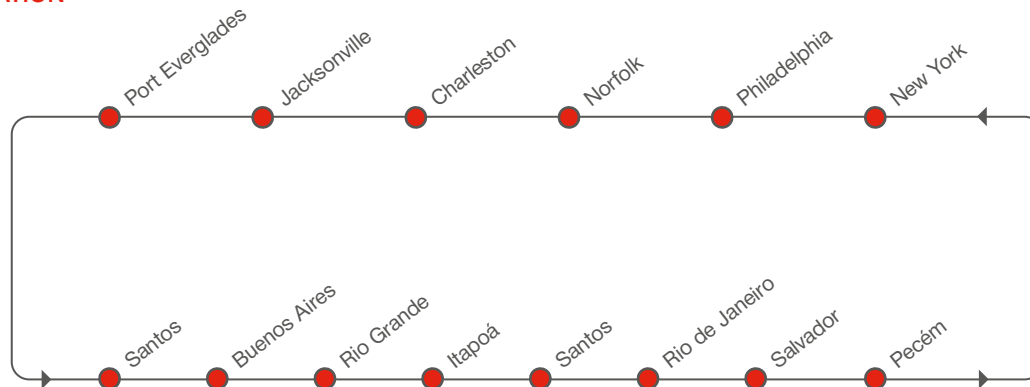

PORT ROTATION

RECEIVING / DELIVERY ADDRESSES

ARGENTINA / Buenos Aires

Terminal 4
Av. Edison y Prefectura
Naval Argentina
Puerto Nuevo, Buenos Aires
Argentina

BRAZIL / Itapoá

Itapoá Terminais Portuários S.A.
Av. Beira mar 5, 2900
Itapoá – SC
CEP 89249-000
Brazil

BRAZIL / Pecém

TECER – Terminais Portuarios Ceara
Esplanada do Pecém,
s/n – Bloco B – Sala 02
CEP 62674-000
Sao Goncalo do Amarante
Ceará – Brazil
CE – Brazil

BRAZIL / Rio de Janeiro

Terminal 1 – Libra
Porto do Rio de Janeiro –
Ponta do Caju
Rio de Janeiro
CEP 20931-670
RJ – Brazil

BRAZIL / Rio Grande

TECON Rio Grande S.A.
Av. Almirante Maximiano
Fonseca, 201
Rio Grande
CEP 96204-040
RS – Brazil

BRAZIL / Salvador

Tecon Salvador S.A
Av. Engenheiro Oscar Pontes, 97
Salvador
CEP 40640-130
BA – Brazil

BRAZIL / Santos

Santos Brasil S.A.
(Tecon Terminal de Containeres)
Via Santos Dumont s/n
Vicente de Carvalho – Guarujá
CEP 11450-160
SP – Brazil

USA / Charleston

Wando Welsh Terminal
420 Shipping lane
Mt. Pleasant, SC 29464

USA / Jacksonville

TraPac Inc. (Dames Point)
9834 New Berlin Road
Jacksonville, FL 32226

USA / New York

New York Container Terminal/
GCT New York
300 Western Ave
Staten Island, NY 10303

USA / Norfolk

Norfolk International Terminal (NIT)
7737 Hampton Blvd.
Norfolk, VA 23501

USA / Philadelphia

Packer Avenue Marine Terminal
3301 South Columbus Boulevard
Philadelphia, PA 19148

USA / Port Everglades

Florida International Terminal, LLC
3800 McIntosh Road
Port Everglades, FL 33316