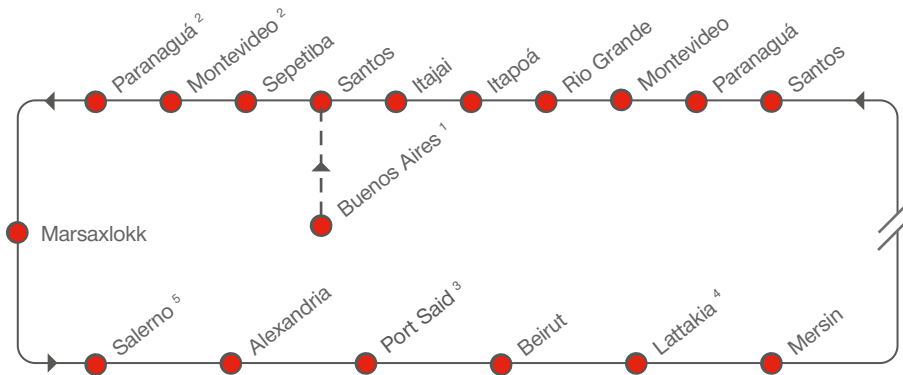

¹ in transhipment via Santos on ASIA 1

³ in transhipment via Tangier on ME2

⁵ in transhipment via Tangier on MECA

² in transhipment via Hamburg SAEC2/NESM

⁴ in transhipment via Marsaxlokk and Beirut

NORTHBOUND

SOUTH MEDITERRANEAN – SOUTH AMERICA EAST COAST

[transit time in days]

TO \ FROM		SOUTH AMERICA EAST COAST				
		Santos	Paranaguá	Montevideo	Buenos Aires	Itapoá
		Sat	Mon	Thu	Fri	Tue
Port Said ³	Wed	23	24	–	32	25
Alexandria ²	Mon	26	28	31	32	36
Lattakia ¹	Mon	26	28	31	32	36
Beirut ²	Wed	24	26	29	30	34
Mersin ²	Sat	21	23	26	27	31

¹ in transhipment via Beirut

² in transhipment via Algeciras on SAEC 1

³ in transhipment from ME2 in Tangier onto MESA

SOUTHBOUND

PORT ROTATION

NORTHBOUND

¹ in transhipment via Santos on ASIA 1
³ in transhipment via Tangier on ME2
⁵ in transhipment via Tangier on MECA

² in transhipment via Hamburg SAEC2/NESM
⁴ in transhipment via Marsaxlokk and Beirut

SOUTHBOUND

¹ in transhipment via Beirut
² in transhipment via Algeciras on SAEC 1
³ in transhipment from ME2 in Tangier onto MESA