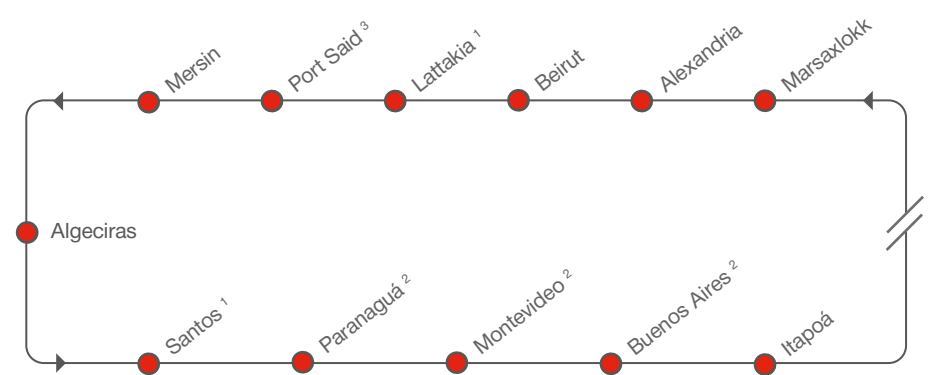

¹ in transhipment via Santos on ASIA 1

³ in transhipment via Tangier on ME2

⁵ in transhipment via Tangier on MECA

² in transhipment via Hamburg SAEC2/NESM

⁴ in transhipment via Marsaxlokk and Beirut

NORTHBOUND

SOUTH MEDITERRANEAN – SOUTH AMERICA EAST COAST

[transit time in days]

TO \ FROM		SOUTH AMERICA EAST COAST				
		Santos	Paranaguá	Montevideo	Buenos Aires	Itapoá
		Sat	Mon	Thu	Fri	Tue
Port Said ³	Wed	23	24	–	32	25
Alexandria ²	Mon	26	28	31	32	36
Lattakia ¹	Mon	26	28	31	32	36
Beirut ²	Wed	24	26	29	30	34
Mersin ²	Sat	21	23	26	27	31

¹ in transhipment via Beirut

² in transhipment via Algeciras on SAEC 1

³ in transhipment from ME2 in Tangier onto MESA

SOUTHBOUND

PORT ROTATION

NORTHBOUND

¹ in transhipment via Santos on ASIA 1
³ in transhipment via Tangier on ME2
⁵ in transhipment via Tangier on MECA

² in transhipment via Hamburg SAEC2/NESM
⁴ in transhipment via Marsaxlokk and Beirut

SOUTHBOUND

¹ in transhipment via Beirut
² in transhipment via Algeciras on SAEC 1
³ in transhipment from ME2 in Tangier onto MESA