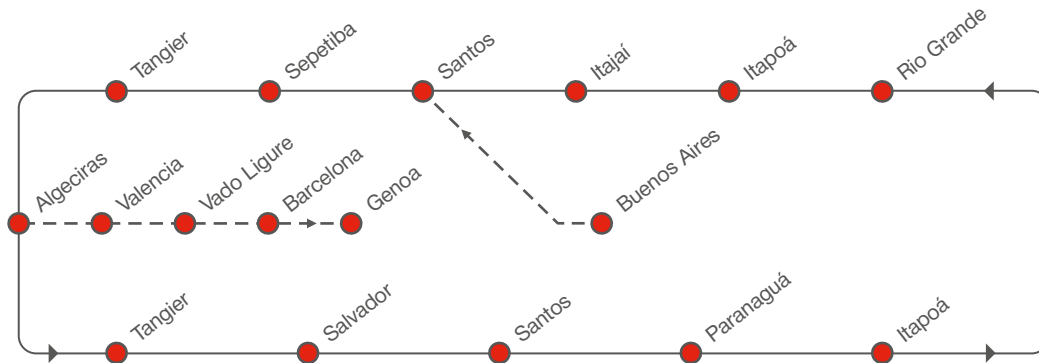

NORTHBOUND SERVICE HIGHLIGHTS

- Excellent port coverage in South America through the extensive, local Hamburg Süd network
- Perfectly connected to the Hamburg Süd network via hub in Tangier/Algeciras with port coverage for the Mediterranean, Middle East, and Indian subcontinent

*in transshipment via Santos on ASIA 1 **in transshipment via Tangier/Algeciras

MEDITERRANEAN – SOUTH AMERICA EAST COAST

[transit time in days]

TO \ FROM		SOUTHBOUND					
		Salvador	Santos	Paranaguá	Itapoá	Rio Grande	Itajaí
Barcelona*	Thu	17	21	22	23	26	29
Vado Ligure*	Fri	16	20	21	22	25	28
Valencia*	Fri	16	20	21	22	25	28
Algeciras	Tue	13	17	18	19	22	25
Tangier	Fri	10	14	15	16	19	22

*in transshipment via Algeciras

PORT ROTATION

RECEIVING / DELIVERY ADDRESSES

ARGENTINA / Buenos Aires
Terminal 4
Pref. Naval Arg. Y Av. Edison
1104 Buenos Aires
Argentina

BRAZIL / Itajaí
APM Itajaí
Av. Coronel Eugenio Muller 300
88301 - 120
Itajaí – Brazil

SOUTH MEDITERRANEAN – SOUTH AMERICA EAST COAST

[transit time in days]

TO \ FROM		SOUTH AMERICA EAST COAST				
		Santos	Paranaguá	Montevideo	Buenos Aires	Itapoá
		Sat	Mon	Thu	Fri	Tue
Port Said ³	Wed	23	24	–	32	25
Alexandria ²	Mon	26	28	31	32	36
Lattakia ¹	Mon	26	28	31	32	36
Beirut ²	Wed	24	26	29	30	34
Mersin ²	Sat	21	23	26	27	31