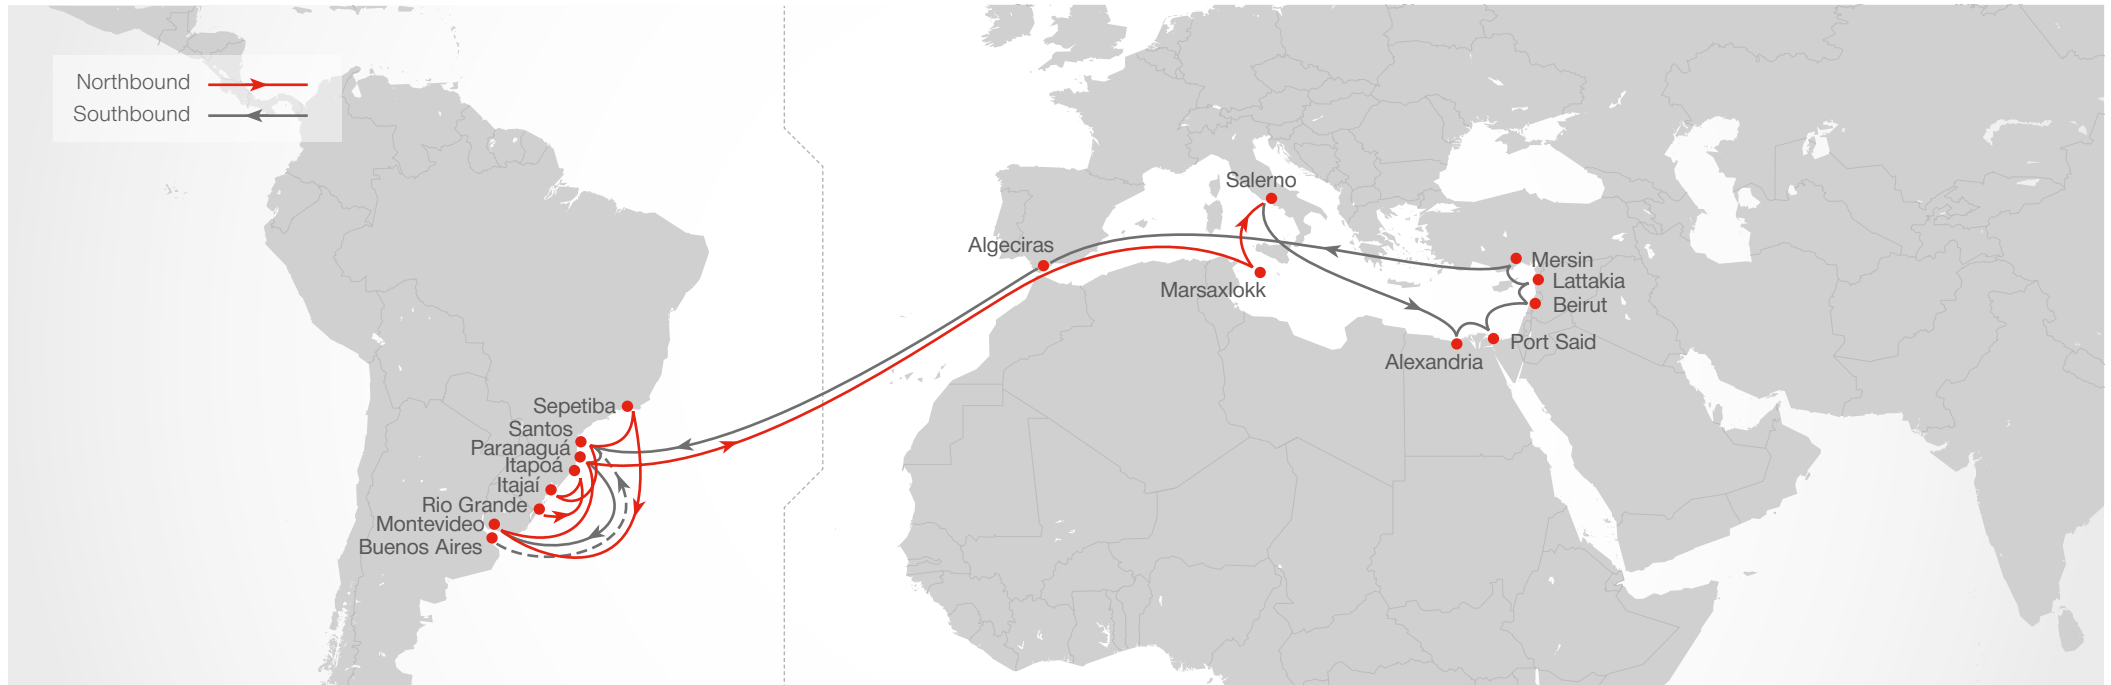

SOUTH AMERICA EAST COAST – SOUTH MEDITERRANEAN

[transit time in days]

TO \ FROM		SOUTH MEDITERRANEAN					
		Salerno⁵	Alexandria	Beirut	Lattakia³	Mersin	Port Said⁴
		Mon	Sat	Wed	Sun	Fri	Tue
Buenos Aires¹	Thu	32	37	41	45	43	40
Rio Grande	Wed	26	31	35	39	37	34
Itapoá	Fri	24	29	33	37	35	32
Itajaí	Sun	22	27	31	35	33	30
Santos	Tue	20	25	29	33	31	28
Sepetiba	Wed	19	24	28	32	30	27
Montevideo²	Thu	32	44	48	52	50	40
Paranaguá²	Wed	26	38	42	46	44	34

¹ in transhipment via Santos on ASIA 1

³ in transhipment via Tangier on ME2

⁵ in transhipment via Tangier on MECA

² in transhipment via Hamburg SAEC2/NESM

⁴ in transhipment via Marsaxlokk and Beirut

NORTHBOUND

SOUTH MEDITERRANEAN – SOUTH AMERICA EAST COAST

[transit time in days]

TO \ FROM		SOUTH AMERICA EAST COAST				
		Santos	Paranaguá	Montevideo	Buenos Aires	Itapoá
		Sat	Mon	Thu	Fri	Tue
Port Said³	Wed	23	24	–	32	25
Alexandria²	Mon	26	28	31	32	36
Lattakia¹	Mon	26	28	31	32	36
Beirut²	Wed	24	26	29	30	34
Mersin²	Sat	21	23	26	27	31

¹ in transhipment via Beirut

² in transhipment via Algeciras on SAEC 1

³ in transhipment from ME2 in Tangier onto MESA

SOUTHBOUND