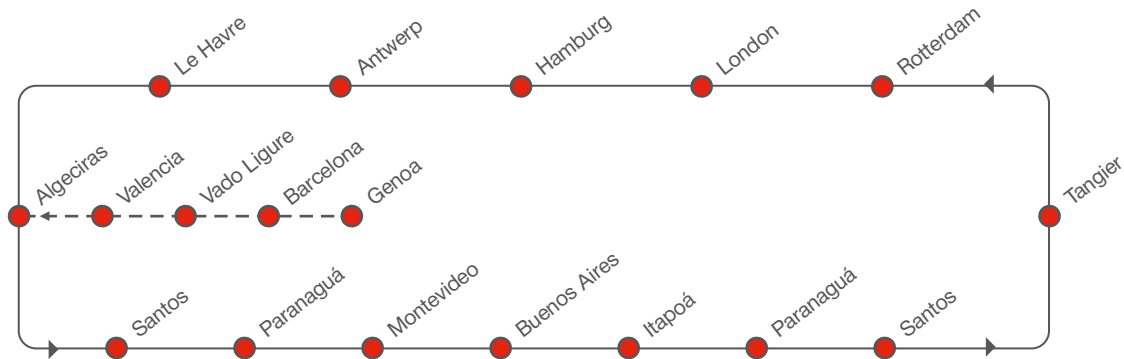

NORTHBOUND SERVICE HIGHLIGHTS

- Fastest transit times from the River Plate area, Uruguay, and key Brazil ports to North Europe
- State-of-the-art container vessels and reefer container fleet
- Excellent connection to the Hamburg Süd network via Algeciras

NORTH EUROPE – SOUTH AMERICA EAST COAST / Sling 1 [transit time in days]

SOUTHBOUND

TO \ FROM		SOUTH AMERICA EAST COAST				
		Santos	Paranaguá	Montevideo	Buenos Aires	Itapoá
Rotterdam	Thu	23	25	28	29	33
London	Fri	22	24	27	28	32
Hamburg	Mon	19	21	24	25	29
Antwerp	Thu	16	18	21	22	26
Le Havre	Fri	15	17	20	21	25
Algeciras	Tue	11	13	16	17	21
Valencia*	Fri	14	16	19	20	24
Barcelona*	Thu	15	17	20	21	25
Vado Ligure*	Mon	18	20	23	24	28
Genoa*	Sat	21	23	26	27	31

PORT ROTATION

RECEIVING / DELIVERY ADDRESSES

ARGENTINA / Buenos Aires

Terminales Rio de la Plata
Av. Ramon Castillo y
Av. Commodore Py
Puerto Nuevo, Buenos Aires
Argentina

BELGIUM / Antwerp

Antwerp Gateway NV
(Deurganckdock)
Kaai 1700, Antwerp

SOUTH MEDITERRANEAN – SOUTH AMERICA EAST COAST

[transit time in days]

TO \ FROM		SOUTH AMERICA EAST COAST				
		Santos	Paranaguá	Montevideo	Buenos Aires	Itapoá
		Sat	Mon	Thu	Fri	Tue
Port Said ³	Wed	23	24	–	32	25
Alexandria ²	Mon	26	28	31	32	36
Lattakia ¹	Mon	26	28	31	32	36
Beirut ²	Wed	24	26	29	30	34
Mersin ²	Sat	21	23	26	27	31