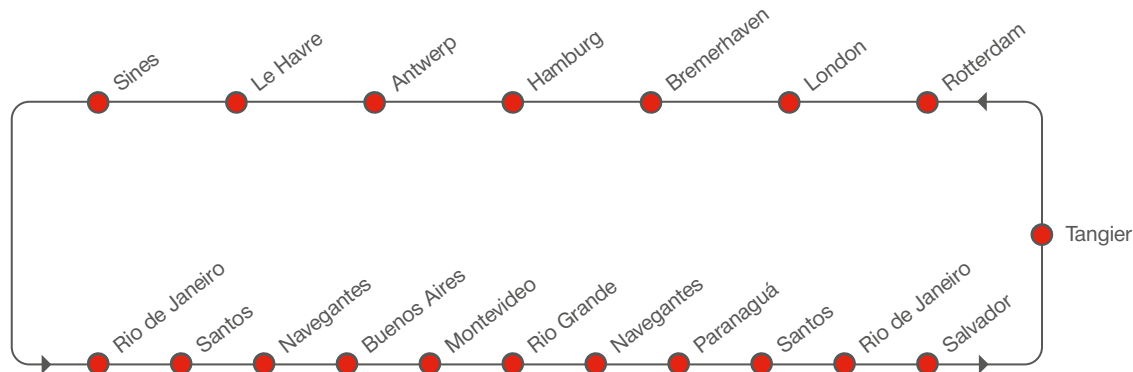

PORT ROTATION

RECEIVING / DELIVERY ADDRESSES

ARGENTINA / Buenos Aires

Exolgan S.A.
Alberti st.1780, Dock Sud
C.P. 1870, Avellanda, Buenos Aires
Argentina

BELGIUM / Antwerp

MSC PSA European Terminal
Deurganck Quays 1724-1744
Sint Antoniusweg
9130 Doel
Belgium

BRAZIL / Navegantes

Portonave SA Terminais Portuarios
Avenida Portuaria Vicente Coelho,
1 - Centro
CEP 88375 - 000
Centro, Navegantes
SC – Brazil

BRAZIL / Paranaguá

TCP de Containeres de Paranaguá
S.A.

BRAZIL / Rio de Janeiro

Rio De Janeiro SN
Rio De Janeiro
Caju 20931-670
Brazil

BRAZIL / Rio Grande

TECON Rio Grande S.A.
Av. Almirante Maximiano Fonseca,
201, Rio Grande
CEP 96204-040
RS – Brazil

BRAZIL / Salvador

Tecon Salvador S.A.
Av. Engenheiro Oscar Pontes, 97
Salvador, CEP 40640-130
BA – Brazil

BRAZIL / Santos

Santos Brasil S.A.
(Tecon Terminal de Containeres)
Via Santos Dumont s/n
Vicente de Carvalho - Guarujá
CEP 11.450-160
SP – Brazil

BRAZIL / Santos

BTP Santos - Brasil Terminal
Portuário S/A
Av. Engenheiro Augusto Barata s/n -
Alemoa, CEP 11095 - 907
Santos, SP – Brazil

FRANCE / Le Havre

Terminal de France
Route de L'estuaire, Quai du Havre
76600 Le Havre

GERMANY / Bremerhaven

MSC Gate Bremerhaven
GmbH & Co. KG
Senator-Bortscheller-Strasse 1
27568 Bremerhaven

GERMANY / Hamburg

HHLA Container Terminal
Altenwerder (CTA)
Am Ballinkai 1
21129 Hamburg
Germany

NETHERLANDS / Rotterdam

ECT Delta Terminal bv
P.O. Box 7385,
3000 HJ Rotterdam
Portnumber: 8200

PORTUGAL / Sines

PSA Sines - Terminais de
Contentores, S.A.
Terminal de Contentores de Sines
Apartado 195
7520-903 Sines
Portugal

UNITED KINGDOM / London

London Container Terminal (LCT)
Northfleet Hope House
Tilbury Freeport
Essex 18RM 7HX, Tilbury

URUGUAY / Montevideo

Montecon S.A.
Misiones 1590 Piso 2
Montevideo
CP 11000 – Uruguay