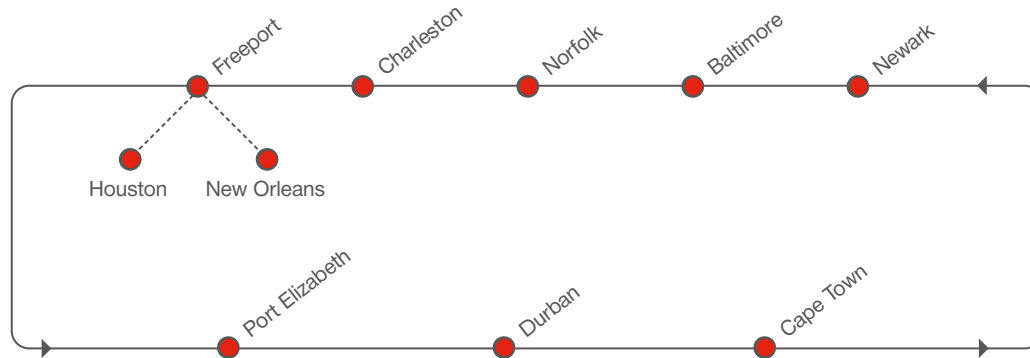

PORT ROTATION

RECEIVING / DELIVERY ADDRESSES

BAHAMAS / Freeport

Freeport Container Port
Shelly Street
Freeport

SOUTH AFRICA / Cape Town

Transnet Port Terminals Cape Town
Paardeneiland Admin House
Cape Town
South Africa

SOUTH AFRICA / Durban

Transnet Port Terminals Durban
Pier 2
Langebaan Road
Bayhead, 4072

SOUTH AFRICA / Port Elizabeth

Transnet Port Terminals
Port Elizabeth
Green Street Entrance
Admin House
Port Elizabeth, 6000

USA / Baltimore

Seagirt Marine Terminal
Broening Highway 2200
Suite 100
21224 Baltimore
Maryland

USA / Charleston

North Charleston Marine Terminal
Remount Road 1000
North Charleston 29406
South Carolina

USA / Houston

Barbours Cut Container Terminal
Port of Houston Authority
1819 Barbours Cut Blvd.
Laporte, TX 77571

USA / Newark

PNCT
Port Newark
241 Calcutta Street
Newark, NJ 07114

USA / New Orleans

Ceres Napoleon Ave Terminal
Napoleon Avenue 50
New Orleans 70115
Louisiana

USA / Norfolk

Portsmouth Marine Terminal
2000 Seaboard Avenue
Portsmouth, Va 23707