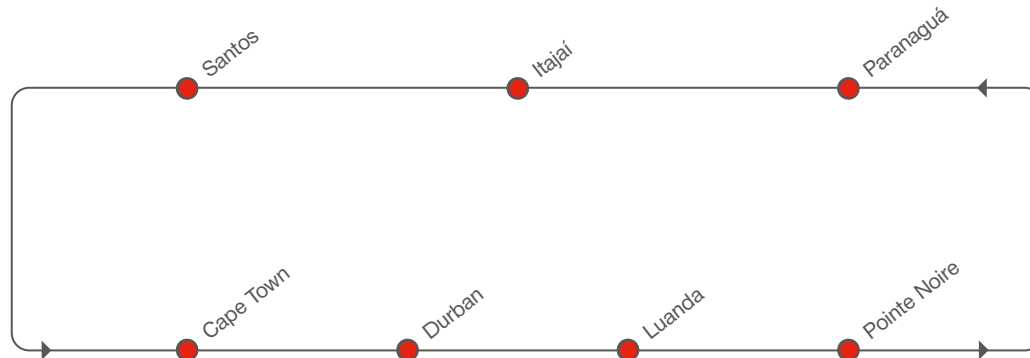

PORT ROTATION

RECEIVING / DELIVERY ADDRESSES

ANGOLA / Luanda

Angola Terminal – Soportos
Terminal SM
Luanda
Angola

BRAZIL / Itajaí

APM Itajaí
Av. Coronel Eugenio Muller 300
88301 - 120
Itajaí – Brazil

BRAZIL / Paranaguá

TCP Terminal de Contêineres
de Paranaguá S.A.
Av. Portuária, s/nº
CEP 83203-970
PR – Brazil

BRAZIL / Santos (Westbound)

BTP RIGHT BANK
Brasil Terminal Portuario SA
Av Eng Augusto Barata
Santos 11095-650
Alemoa São Paulo
Brazil

BRAZIL / Santos (Eastbound)

Embraport - Empresa Brasileira
Est Particular de Codesp
Santos 11095-700
Brazil

CONGO / Pointe Noire (fortnightly)

Congo Terminal
BP 855
Pointe Noire
Congo

SOUTH AFRICA / Cape Town

Transnet Port Terminals Cape Town
Paardeneiland Admin House
Cape Town
South Africa

SOUTH AFRICA / Durban

Transnet Port Terminals Durban
Pier 2
Langebaan Road
Bayhead, 4072