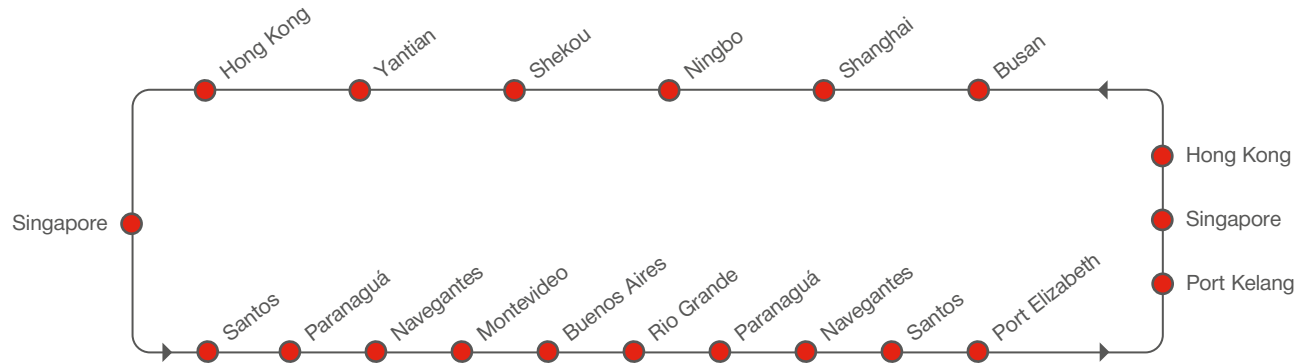

ASIA – SOUTH AMERICA EAST COAST

[transit time in days]

TO \ FROM	SOUTH AMERICA EAST COAST						
	Santos	Paranaguá	Navegantes	Montevideo	Buenos Aires	Rio Grande	
Busan	Sun	35	38	40	43	44	48
Shanghai	Tue	33	36	38	41	42	46
Ningbo	Thu	31	34	36	39	40	44
Shekou	Sun	28	31	33	36	37	41
Yantian	Mon	27	30	32	35	36	40
Hong Kong	Tue	26	29	31	34	35	39
Singapore	Mon	20	23	25	28	29	36

WESTBOUND

SOUTH AMERICA EAST COAST – ASIA

[transit time in days]

TO \ FROM	ASIA									
	Port Elizabeth	Port Kelang	Singapore	Hong Kong	Busan	Shanghai	Ningbo	Shekou	Yantian	
Montevideo	Mon	22	37	38	43	47	49	51	54	56
Buenos Aires	Thu	19	34	35	40	44	46	48	51	53
Rio Grande	Sat	16	31	32	37	41	43	45	48	50
Paranaguá	Tue	14	29	30	35	39	41	43	46	48
Navegantes	Thu	12	27	28	33	37	39	41	44	46
Santos	Sat	10	25	26	31	35	37	39	42	44
Port Elizabeth	Wed	-	14	15	20	24	26	28	31	33

EASTBOUND

PORT ROTATION

RECEIVING / DELIVERY ADDRESSES

ARGENTINA / Buenos Aires

Exolgan S.A.
Alberti st.1780, Dock Sud
C.P. 1870, Avellanda, Buenos Aires
Argentina

BRAZIL / Navegantes

Portonave SA Terminais Portuarios
Avenida Portuaria Vicente Coelho,
1 - Centro CEP 88375 - 000
Centro, Navegantes
SC – Brazil

BRAZIL / Santos

BTP Santos - Brasil Terminal
Portuário S/A, Av. Engenheiro
Augusto Barata s/n - Alemoa
CEP 11095 - 907 Santos, SP – Brazil

CHINA / Ningbo

Ningbo Gangji (Yi Ning) Terminal
Jiaxing Road 8
Ningbo, China