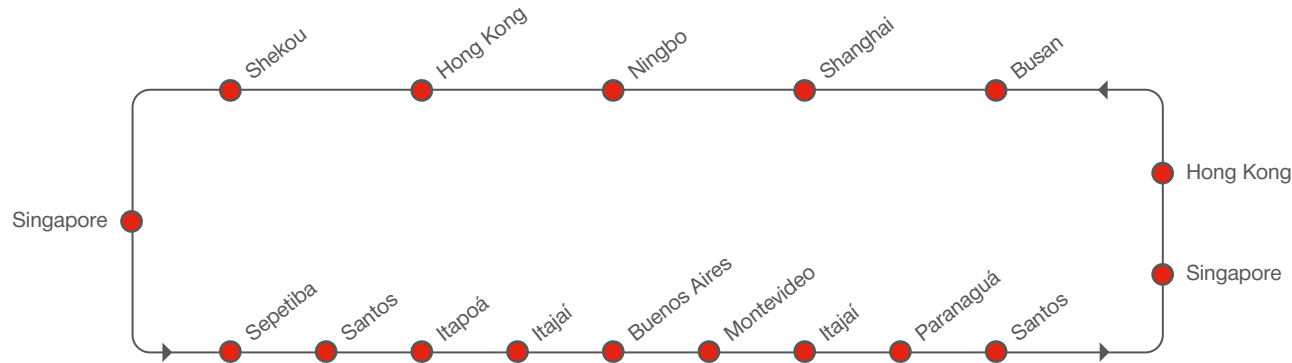

ASIA – SOUTH AMERICA EAST COAST

[transit time in days]

TO \ FROM		SOUTH AMERICA EAST COAST						
		Sepetiba	Santos	Itapoá	Itajaí	Buenos Aires	Montevideo	
Busan	Wed	38	39	41	43	46	49	
Shanghai	Fri	36	37	39	41	44	47	
Ningbo	Sun	34	35	37	39	42	45	
Hong Kong	Wed	31	32	34	36	39	42	
Shekou	Fri	29	30	32	34	37	40	
Singapore	Tue	25	26	28	30	33	36	

WESTBOUND

SOUTH AMERICA EAST COAST – ASIA

[transit time in days]

TO \ FROM		ASIA				
		Singapore	Hong Kong	Busan	Shanghai	Ningbo
Buenos Aires	Tue	33	38	42	45	47
Montevideo	Wed	32	37	41	44	46
Itajaí	Sat	29	34	38	41	43
Paranaguá	Sun	28	33	37	40	42
Santos	Wed	25	30	34	37	39

EASTBOUND

PORT ROTATION

RECEIVING / DELIVERY ADDRESSES

ARGENTINA / Buenos Aires

Terminal 4
Pref. Naval Arg. Y Av. Edison
1104 Buenos Aires
Argentina

BRAZIL / Itajaí

APM Itajaí
Av. Coronel Eugenio Muller 300
88301 - 120
Itajaí – Brazil

ASIA – SOUTH AMERICA EAST COAST

[transit time in days]

TO \ FROM	SOUTH AMERICA EAST COAST						
	Santos	Paranaguá	Navegantes	Montevideo	Buenos Aires	Rio Grande	
Busan	Sun	35	38	40	43	44	48
Shanghai	Tue	33	36	38	41	42	46
Ningbo	Thu	31	34	36	39	40	44
Shekou	Sun	28	31	33	36	37	41
Yantian	Mon	27	30	32	35	36	40
Hong Kong	Tue	26	29	31	34	35	39
Singapore	Mon	20	23	25	28	29	36