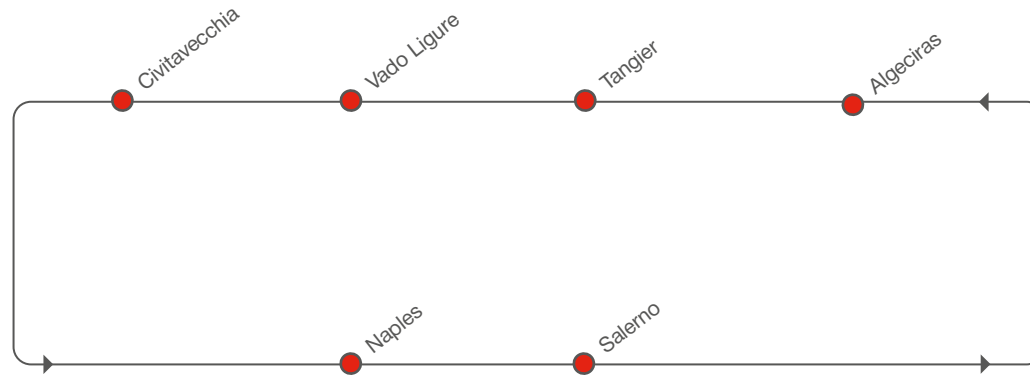

PORT ROTATION

RECEIVING / DELIVERY ADDRESSES

ITALY / Civitavecchia

Civitavecchia Fruit & Forest Terminal
Banchina 24/25
00053 Civitavecchia, Italy

ITALY / Naples

Terminal Flavio Gioia SpA
Calata Vittorio Veneto - 80133 Napoli

ITALY / Salerno

Salerno Container Terminal - Sct
Via Camillo Sorgente 98
84125 Salerno, Italy

ITALY / Vado Ligure

Reefer Terminal Spa
Banchina Raffaello Orsero
Porto Vado - Bergeggi (SV) 17028

MOROCCO / Tangier

Tanger MED 2
Bp216 Route De Fnideq
Commune Anjra Route De Fenideq
Tanger 94125

SPAIN / Algeciras

APM Terminals Algeciras
Muelle Juan Carlos I
12011 - Algeciras, Spain