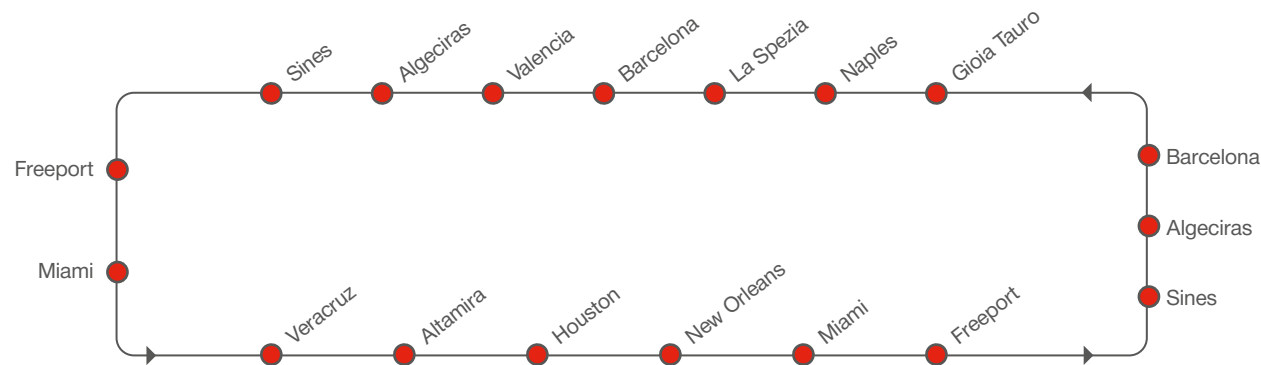

PORT ROTATION

RECEIVING / DELIVERY ADDRESSES

ITALY / Gioia Tauro

Medcenter Container Terminal Mct
Area Porto Terminal Contenitori
Gioia Tauro 89013

ITALY / La Spezia

LSCT - La Spezia Container Terminal
Viale San Bartolomeo 20
19126 La Spezia

ITALY / Naples

CO.NA.TE.CO S.p.A.
Zona Granili - Interno Porto
80133 Napoli

MEXICO / Altamira

Altamira Terminal Portuaria S.A.
Terminal de Usos Múltiples 1
Puerto Industrial de Altamira
Altamira, Tamaulipas. MX 896001

MEXICO / Veracruz

ICAVE Container Terminal
Internacional de Contenedores
Asociados de Veracruz, S.A. de C.V.
Interior del Recinto Portuario Zona II
Veracruz, Mexico

PORTUGAL / Sines

Sines Terminal Portugal
Terminal De Contentores De Sines
Apartado 195
Sines 7520-903

SPAIN / Algeciras

APM Terminals Algeciras
Muelle Juan Carlos I
12011 - Algeciras,
Spain

SPAIN / Barcelona

Best (Terminal Catalunya)
Av./Ports D'america S/N
El Prat De Llobregat 08020

SPAIN / Valencia

Noatum Container Terminal Valencia
Muelle Principe Felipe S/N
Valencia 46024

USA / Houston

Barbours Cut Container Terminal
Port of Houston Authority
1819 Barbours Cut Blvd.
Laporte, TX 77571

USA / New Orleans

Napolean Avenue Terminal
Ports America Inc.
5901 Terminal Road
New Orleans, LA 70115