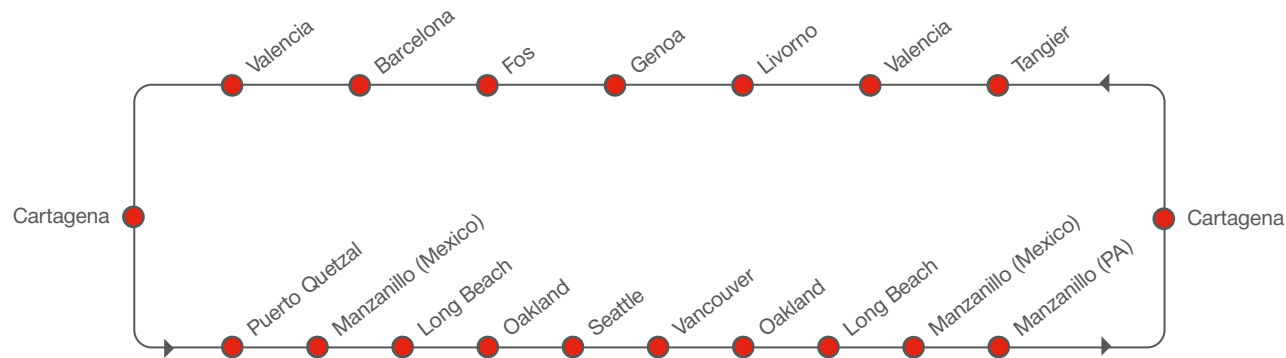

PORT ROTATION

RECEIVING / DELIVERY ADDRESSES

CANADA / Vancouver, B.C.

Fraser Surrey Dock
11060 Elevator Road
Surrey, V3V 2R7 BC

COLOMBIA / Cartagena

Terminal de Contenedores de
Cartagena S.A. (CONTECAR)
Mamonal Km. 1
Cartagena de Indias
D.T.H. y C., Colombia

FRANCE / Fos

Seayard
Terminal A Conteneurs
Darce 2, Mole Graveleau
Port Saint Louis
Fos-Sur-Mer 13516

GUATEMALA / Puerto Quetzal

Terminal de Contenedores Quetzal
Zona 1 KM 102.37 Autopista San
Jose, Escuintla
Guatemala

ITALY / Genoa

Spinelli S.R.L. Genoa Port Terminal
Calata Ignazio Inglese
Palazzo Ufficine
16149 Genoa (GE)
Italy

ITALY / Livorno

Terminal Darsena Toscana
Porto Industriale, 57125 Livorno, Italy

MEXICO / Manzanillo

SSA Mexico
Carretera Manzanillo-Santiago S/N
Terminal Especializada
de Contenedores
Manzanillo, Colima, Mexico 28200

MOROCCO / Tangier

Eurogate Tanger S.A.
Zone Franche de Ksar Al Majaz,
Quad R'mel, Commune Anjra,
Route Fnideq
90000 Tangier / Morocco

PANAMA / Manzanillo

Manzanillo International Terminal
Coco Solo Sur, Moulten Avenue
Colon, Republic of Panama
Colon Free Zone
P.O. Box 0302-00239

SPAIN / Barcelona

TCB – Terminal de Contenedors de
Barcelona, S.L.
CTRA. de Circumval
Lacio, Tramo 4.º, Moll Sud,
Edifici T.C.B.
Port de Barcelona
E - 08039 Barcelona
Espana

SPAIN / Valencia

Terminal de Contenedores Valencia
Muelle de Levante, s/n
46024 Valencia, Spain

USA / Long Beach

SSA Terminals
700 Pier A Plaza
Long Beach CA 90813
(562) 491 4000

USA / Oakland

Oakland International Container Terminal
1717 Middle Harbor Rd.
Oakland, CA 94607
USA

USA / Seattle

SSA Terminals – Terminal 18
2400-2900 11th Avenue, S.W.
Seattle, Washington 98134
FIRMS Code: X117