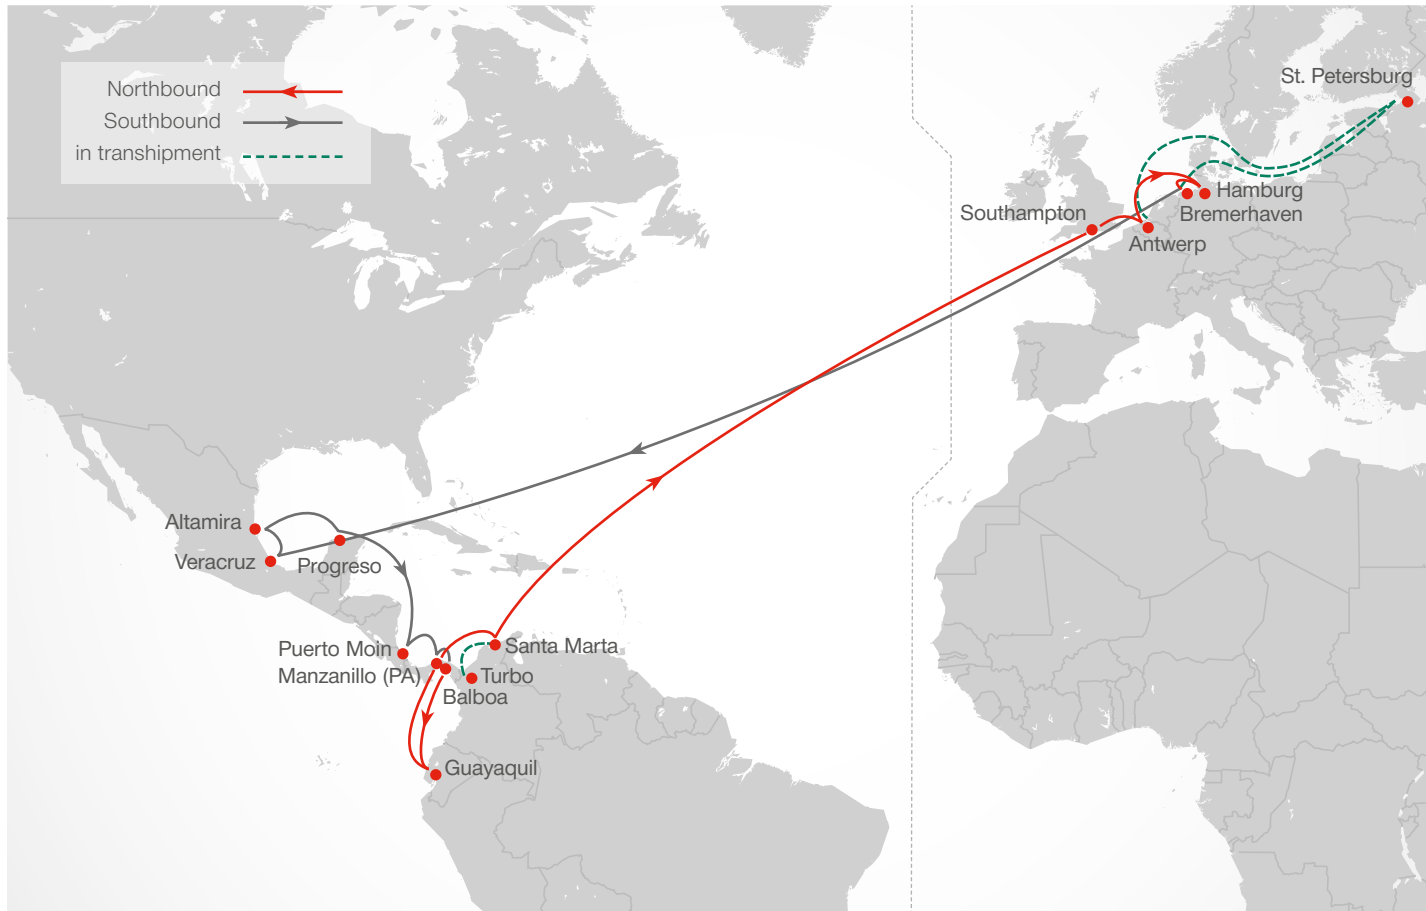

GERMANY / Bremerhaven

NTB North Sea Terminal Bremerhaven GmbH & Co.
Bremerhaven GmbH & Co.
27568 Bremerhaven, Germany

IRELAND / Cork

Ringaskiddy Deepwater Terminal
Custom House St. Centre
Cork, Ireland

PANAMA / Manzanillo

NORTHBOUND SERVICE HIGHLIGHTS

- Direct sailings from Ecuador to North Europe
- Direct product from Santa Marta to North Europe

SOUTHBOUND SERVICE HIGHLIGHTS

- Best-in-class direct service with fastest transit times from key North European and UK ports to Mexico (Veracruz, Altamira, Progreso)
- No US 24-hour manifest required
- Fast and direct connection to Ecuador (Guayaquil)

SOUTH AMERICA WEST COAST / CARIBBEAN – NORTH EUROPE

[transit time in days]

TO \ FROM		NORTHBOUND									
		Southampton	Antwerp	Hamburg	Bremerhaven	St Petersburg*	Antwerp	Rotterdam	London	Hamburg	
		Thu	Fri	Mon	Tue	Fri	Fri	Sat	Mon	Wed	
Veracruz**	Wed	-	-	-	-	-	23	24	26	28	
Altamira**	Fri	-	-	-	-	-	21	22	24	26	
Progreso**	Mon	-	-	-	-	-	18	19	21	23	
Balboa	Tue	23	24	27	28	31	-	-	-	-	
Guayaquil	Mon	16	18	20	22	25	-	-	-	-	
Manzanillo (PA)	Fri	13	14	18	19	21	-	-	-	-	
Santa Marta	Sun	11	12	16	17	19	-	-	-	-	

COLOMBIA / Turbo

Turbo Port
Anchorage
Turbo
Colombia

COSTA RICA / Puerto Moin

Terminal de Contenedores de Moin
8km antes de Limon Centro
Puerto Limon 70101
Costa Rica

ECUADOR / Guayaquil

Contecon S.A.
Avda. de la Marina –
Libert. Simon Bolivar
Guayaquil, Ecuador