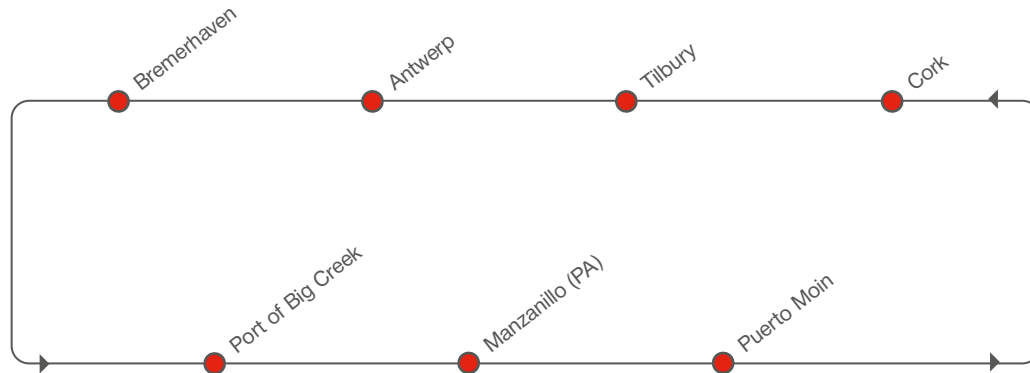

NORTH EUROPE – CARIBBEAN

[transit time in days]

TO		FROM		
		Port of Big Creek	Manzanillo (PA)	Puerto Moin
Cork	Wed	23	27	29
Tilbury	Sat	21	25	27
Antwerp	Mon	19	23	25
Bremerhaven	Thu	16	20	22

SOUTHBOUND

CARIBBEAN – NORTH EUROPE

[transit time in days]

TO		FROM			
		Cork	Tilbury	Antwerp	Bremerhaven
Port of Big Creek	Sun	17	19	21	24
Manzanillo (PA)	Thu	14	16	18	21
Puerto Moin	Sat	12	14	16	19

NORTHBOUND

PORT ROTATION

RECEIVING / DELIVERY ADDRESSES

COLOMBIA / Turbo

Turbo Port
Anchorage
Turbo
Colombia

COSTA RICA / Puerto Moin

Terminal de Contenedores de Moin
8km antes de Limon Centro
Puerto Limon 70101
Costa Rica

ECUADOR / Guayaquil

Contecon S.A.
Avda. de la Marina –
Libert. Simon Bolivar
Guayaquil, Ecuador

PANAMA / Manzanillo

Manzanillo International Terminal
Coco Solo Sur, Moulten Avenue
Colon, Republic of Panama
Colon Free Zone
P.O. Box 0302-00239

UNITED KINGDOM / Southampton

Southampton Terminal
204/207 Berths, Western Docks
SO15 1DA, Southampton