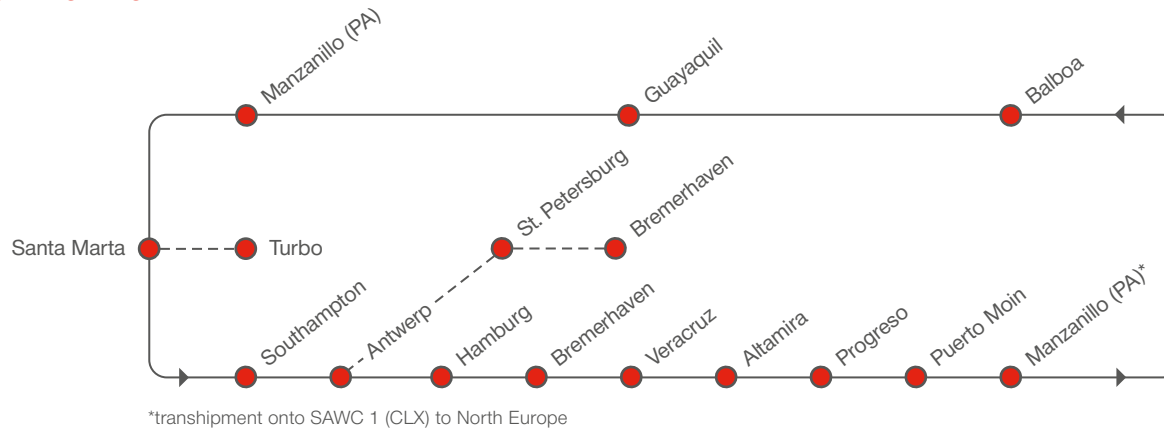

SOUTH AMERICA WEST COAST / CARIBBEAN – NORTH EUROPE

[transit time in days]

TO \ FROM		NORTHBOUND									
		Southampton	Antwerp	Hamburg	Bremerhaven	St Petersburg*	Antwerp	Rotterdam	London	Hamburg	
		Thu	Fri	Mon	Tue	Fri	Fri	Sat	Mon	Wed	
Veracruz**	Wed	-	-	-	-	-	23	24	26	28	
Altamira**	Fri	-	-	-	-	-	21	22	24	26	
Progreso**	Mon	-	-	-	-	-	18	19	21	23	
Balboa	Tue	23	24	27	28	31	-	-	-	-	
Guayaquil	Mon	16	18	20	22	25	-	-	-	-	
Manzanillo (PA)	Fri	13	14	18	19	21	-	-	-	-	
Santa Marta	Sun	11	12	16	17	19	-	-	-	-	

*in transhipment via Antwerp ** in transhipment via M.I.T onto SAWC 1 (CLX)

NORTH EUROPE – CARIBBEAN / SOUTH AMERICA WEST COAST

[transit time in days]

TO \ FROM		SOUTHBOUND						
		Veracruz	Altamira	Progreso	Puerto Moin	Manzanillo (PA)	Balboa	Guayaquil
		Tue	Fri	Sun	Thu	Sat	Mon	Sun
St. Petersburg**	Sun	23	26	27	32	34	37	42
Southampton	Thu	18	21	23	27	29	32	37
Antwerp	Sat	17	20	22	26	28	31	36
Hamburg	Mon	14	17	19	23	25	28	33
Bremerhaven	Wed	13	16	18	22	24	27	32

**in transhipment via Bremerhaven

PORT ROTATION

RECEIVING / DELIVERY ADDRESSES

BELGIUM / Antwerp

Antwerp Belgian New Fruit Terminal
Rostockweg 1
2030 Antwerp
Belgium

COLOMBIA / Santa Marta

SMITCO
Carrera 1a. No.10A-12
Santa Marta A.A. 655
Santa Marta,
Colombia

COLOMBIA / Turbo

Turbo Port
Anchorage
Turbo
Colombia

COSTA RICA / Puerto Moin

Terminal de Contenedores de Moin
8km antes de Limon Centro
Puerto Limon 70101
Costa Rica

ECUADOR / Guayaquil

Contecon S.A.
Avda. de la Marina –
Libert. Simon Bolivar
Guayaquil, Ecuador