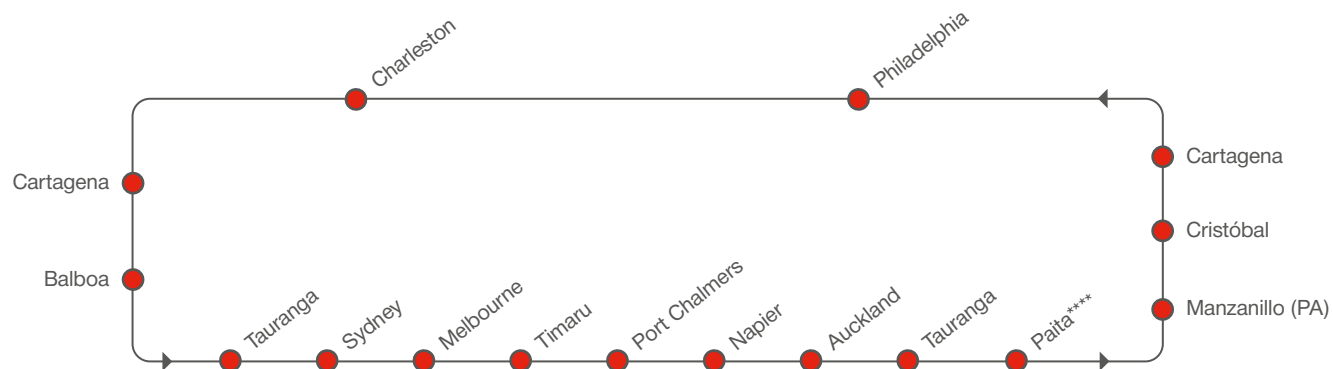

SOUTHBOUND SERVICE HIGHLIGHTS

- Direct and fast service to Australia and New Zealand
- Weekly, fixed-day frequency

NORTHBOUND SERVICE HIGHLIGHTS

- Direct to Philadelphia and Charleston. Connecting New York, Baltimore, Port Everglades, Houston, and New Orleans via Cartagena for dry/reefer markets
- Direct calls at Melbourne, Sydney, Timaru, Port Chalmers, Napier, Tauranga, and Auckland
- Direct Paita call for the fruit season (November until February)

* transhipment via Sydney ** transhipment via Melbourne

AUSTRALIA / NEW ZEALAND – NORTH AMERICA EAST COAST

[transit time in days]

		NORTHBOUND					
		Paita****	Manzanillo (PA)	Cristóbal	Cartagena	Philadelphia	Charleston
TO	FROM	Thu	Mon	Tue	Wed	Tue	Fri
Fremantle*	Thu	35	39	40	41	47	50
Sydney	Wed	29	33	34	35	41	44
Adelaide***	Thu	28	32	33	34	40	43
Melbourne	Sat	26	30	31	32	38	41
Timaru	Fri	20	24	25	26	32	35
Port Chalmers	Sat	19	23	24	25	31	34
Brisbane**	Sat	19	23	24	25	31	34
Napier	Mon	17	21	22	23	29	32
Auckland	Wed	15	19	20	21	27	30
Tauranga	Thu	14	18	19	20	26	29
Paita	Fri	–	3	4	5	11	14
Manzanillo (PA)	Tue	–	–	–	1	7	10
Cristóbal	Tue	–	–	–	1	7	10
Cartagena	Thu	–	–	–	–	5	8

* transhipment via Melbourne ** transhipment via Auckland *** rail via Melbourne or transhipment via Auckland **** fruit season only

PORT ROTATION

**** fruit season only (November until February)

RECEIVING / DELIVERY ADDRESSES

PANAMA / Manzanillo

Manzanillo International Terminal
Coco Solo Sur, Moulten Avenue
Colon, Republic of Panama
Colon Free Zone
P.O. Box 0302-00239

USA / Charleston

Wando Welch Terminal
400 Long Point Rd. Mt. Pleasant
SC 29464, Charleston
South Carolina
United States of America