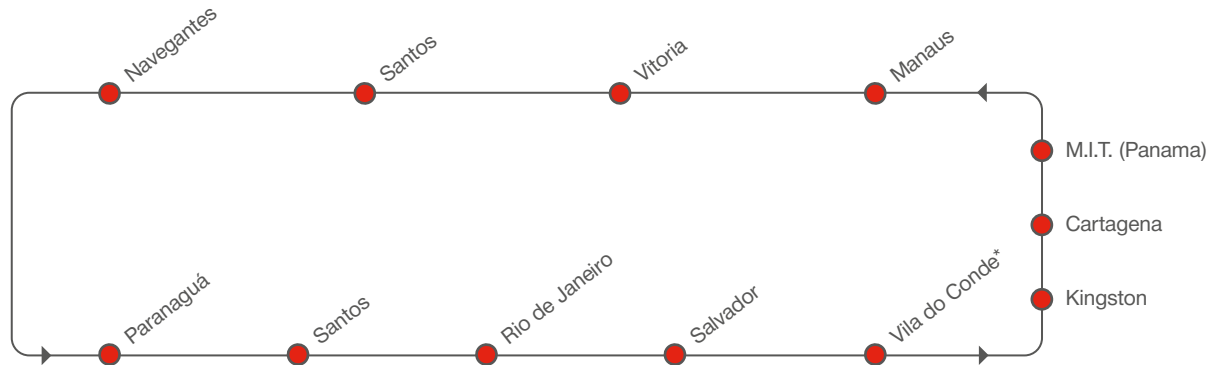

## US GULF / CENTRAL AMERICA / CARIBBEAN – SOUTH AMERICA EAST COAST

[transit time in days]

SOUTHBOUND

TO		Manaus	Vitoria	Santos	Navegantes	Paranaguá	Rio de Janeiro	Salvador
<b>FROM</b>		Tue	Thu	Sat	Mon	Wed	Sat	Mon
Kingston	Sun	16	25	27	29	31	34	36
Cartagena	Wed	13	22	24	26	28	31	33
M.I.T. (Panama)	Mon	8	17	19	21	23	26	28

## SOUTH AMERICA EAST COAST – CARIBBEAN / CENTRAL AMERICA / US GULF

[transit time in days]

NORTHBOUND

TO		Kingston	Cartagena	M.I.T. (Panama)
<b>FROM</b>		Sun	Wed	Fri
Manaus	Thu	24	27	29
Vitoria	Fri	23	26	28
Navegantes	Tue	19	22	24
Paranaguá	Wed	18	21	23
Santos	Fri	16	19	21
Rio de Janeiro	Sat	15	18	20
Salvador	Tue	12	15	17
Vila do Conde*	Mon	6	9	11

## PORT ROTATION