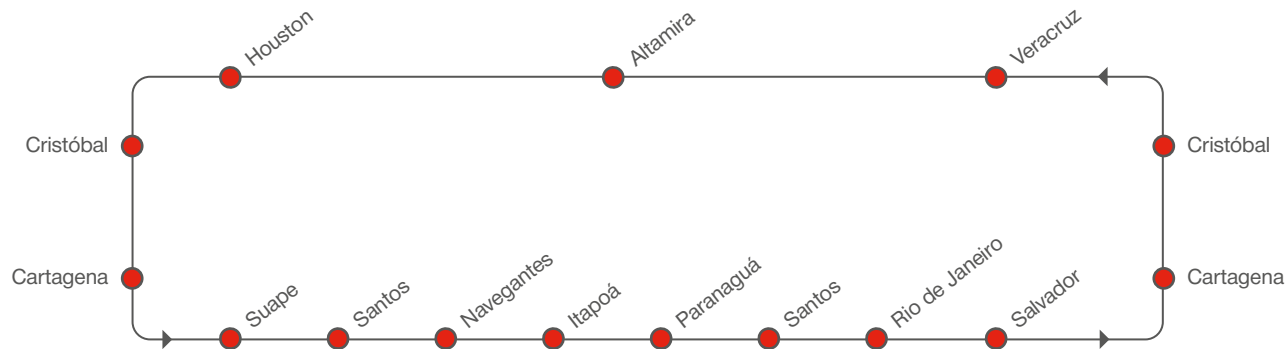

PORT ROTATION

RECEIVING / DELIVERY ADDRESSES

BRAZIL / Itapoá

Itapoá Terminais Portuários S.A.
Av. Beira mar 5, 2900
Itapoá – SC
CEP 89249-000
Brazil

BRAZIL / Itajaí (Navegantes)

Terminais Portuários de Navegantes
Aníbal Gaya, 707
Centro
Navegantes
CEP 88375-000
SC – Brazil

BRAZIL / Paranaguá

TCP Terminal de Contêineres
de Paranaguá S.A.
Av. Portuaria, s/nº
CEP 83203-970
PR – Brazil

BRAZIL / Rio de Janeiro

Terminal 1 – Libra Rio de Janeiro
Rua General Gurjao. 105 – Caju
CEP 20930-670
Rio de Janeiro
RJ – Brazil

BRAZIL / Salvador

Tecon Salvador S.A.
Av. Engenheiro Oscar Pontes, 97
Salvador
CEP 40640-130,
BA – Brazil

BRAZIL / Santos

BTP Santos – Brasil Terminal
Portuário S/A
Av. Engenheiro Augusto Barata s/n -
Alemoa, CEP 11095 - 907
Santos, SP – Brazil

BRAZIL / Suape

Tecon Suape Comp.
Ind. Portuario de Suape
Av. Portuaria, s/n -
Porto de Suape
Ipojuca
CEP 55590-972
PE – Brazil

COLOMBIA / Cartagena

Sociedad Portuaria
Regional de Cartagena
Manga Terminal Maritimo A-A 7954
Cartagena de Indias D.T.H. y C.,
Colombia

MEXICO / Altamira

Altamira Terminal Portuaria S.A.
Terminal de Usos Múltiples 1
Puerto Industrial de Altamira
Altamira, Tamaulipas. MX 896001

MEXICO / Veracruz

ICAVE Container Terminal International
de Contenedores
Asociados de Veracruz, S.A. de C.V.
Interior del Recinto Portuario Zona II
Veracruz, Mexico

PANAMA / Cristóbal

Panama Ports Company
Roosevelt Ave.
Cristóbal, Panama

USA / Houston

Barbours Cut Container Terminal
Port of Houston Authority
1819 Barbours Cut Blvd.
Laporte, TX 77571