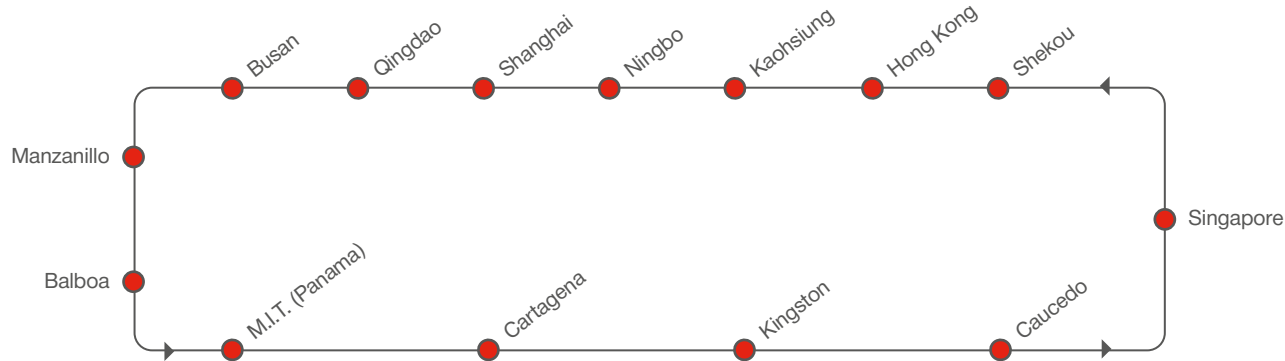

WESTBOUND

Asia – Mexico / South America West Coast | ASPA 3

PORT ROTATION

RECEIVING / DELIVERY ADDRESSES

Please contact your local Hamburg Süd office

EASTBOUND SERVICE HIGHLIGHTS

- Weekly dedicated service from China and South Korea, direct to Mexico West Coast, North Columbia, Jamaica, and Dominican Republic
- Access to all major Gulf, Caribbean, and Venezuela destinations via our dedicated transshipment hub Cartagena
- Weekly connections to Manaus via transshipment at Manzanillo

ASIA – MEXICO / CARIBBEAN

[transit time in days]

TO \ FROM	EASTBOUND						
	Manzanillo	Balboa	M.I.T. (Panama)	Cartagena	Kingston	Caucedo	
Singapore	Thu	32	37	38	40	42	46
Shekou	Mon	27	32	33	35	38	41
Hong Kong	Tue	26	31	32	34	37	40
Kaohsiung	Thu	25	30	31	33	35	39
Ningbo	Fri	23	28	29	31	33	37
Shanghai	Sun	22	26	27	29	32	35
Qingdao	Tue	19	24	25	27	29	33
Busan	Fri	16	21	22	24	27	30

EASTBOUND

MEXICO / CARIBBEAN – ASIA

[transit time in days]

TO \ FROM	WESTBOUND								
	Singapore	Shekou	Hong Kong	Kaohsiung	Ningbo	Shanghai	Qingdao	Busan	
Manzanillo	Mon	43	48	49	50	52	54	56	59
Balboa	Fri	39	44	44	46	48	49	52	54
M.I.T. (Panama)	Sun	37	42	42	44	46	47	50	52
Cartagena	Tue	35	40	40	42	44	45	48	50
Kingston	Sat	32	37	37	39	41	42	45	47
Caucedo	Tue	29	33	34	36	37	39	41	44

WESTBOUND

PORT ROTATION

RECEIVING / DELIVERY ADDRESSES

CHINA / Hong Kong

DP World Hong Kong Limited
1/F., Marine Building Berth 3,
Kwai Chung Container Terminal
Kwai Chung, Hong Kong

CHINA / Ningbo

Ningbo Mei Shan Island International
Container Terminal, No. 1, YanChang
Mei Shan Beilun, Ningbo
Zhejiang, China