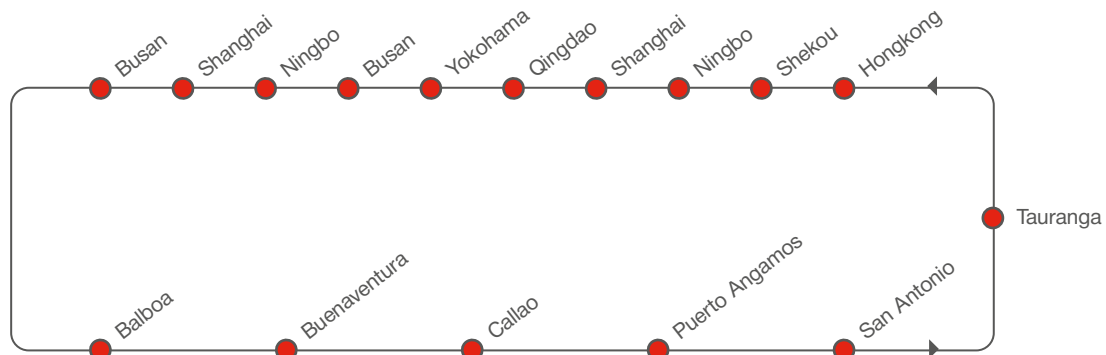

WESTBOUND

PORT ROTATION

RECEIVING / DELIVERY ADDRESSES

Please contact your local Hamburg Süd office

EASTBOUND SERVICE HIGHLIGHTS

- Dedicated product to South America West Coast with competitive transit times
- Full coverage in Northeast and Southeast Asia

ASIA – MEXICO / SOUTH AMERICA WEST COAST

[transit time in days]

TO \ FROM	ASIA – MEXICO / SOUTH AMERICA WEST COAST						
		Balboa	Buenaventura	Callao	Puerto Angamos	San Antonio	Tauranga
Yokohama	Sat	30	33	36	40	43	57
Ningbo	Fri	24	26	30	34	36	50
Shanghai	Sun	22	25	28	32	35	49
Busan	Wed	19	22	25	29	32	46

EASTBOUND

MEXICO / SOUTH AMERICA WEST COAST – ASIA

[transit time in days]

TO \ FROM	MEXICO / SOUTH AMERICA WEST COAST – ASIA							
		Hong Kong	Shekou	Ningbo	Shanghai	Qingdao	Busan	Yokohama
Balboa	Tue	37	42	46	48	51	53	57
Buenaventura	Fri	35	40	44	45	48	51	54
Callao	Tue	31	36	39	41	44	47	50
Puerto Angamos	Fri	27	33	36	38	41	43	47
San Antonio	Tue	24	29	33	34	37	40	44
Tauranga	Mon	11	16	19	21	24	27	30

WESTBOUND

Asia – Mexico / South America West Coast | ASPA 3

PORT ROTATION

RECEIVING / DELIVERY ADDRESSES

Please contact your local Hamburg Süd office

EASTBOUND SERVICE HIGHLIGHTS

- Weekly dedicated service from China and South Korea, direct to Mexico West Coast, North Columbia, Jamaica, and Dominican Republic
- Access to all major Gulf, Caribbean, and Venezuela destinations via our dedicated transshipment hub Cartagena
- Weekly connections to Manaus via transshipment at Manzanillo