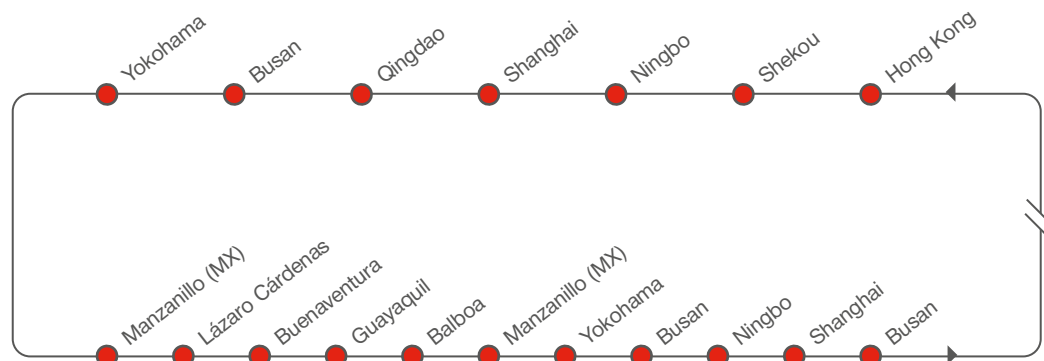

EASTBOUND

MEXICO / SOUTH AMERICA WEST COAST – ASIA

[transit time in days]

FROM	TO	Manzanillo (MX)			
		Sat	Mon	Thu	Sat
Lázaro Cárdenas	Tue	32	34	37	39
Buenaventura	Sun	27	29	32	34
Guayaquil	Wed	24	26	29	31
Balboa	Sat	21	23	26	28
Manzanillo (MX)	Fri	15	17	20	22

WESTBOUND

PORT ROTATION

RECEIVING / DELIVERY ADDRESSES

Please contact your local Hamburg Süd office

EASTBOUND SERVICE HIGHLIGHTS

- Dedicated product to South America West Coast with competitive transit times
- Full coverage in Northeast and Southeast Asia

WESTBOUND

Asia – Mexico / South America West Coast | ASPA 3

PORT ROTATION

RECEIVING / DELIVERY ADDRESSES

Please contact your local Hamburg Süd office

EASTBOUND SERVICE HIGHLIGHTS

- Weekly dedicated service from China and South Korea, direct to Mexico West Coast, North Columbia, Jamaica, and Dominican Republic
- Access to all major Gulf, Caribbean, and Venezuela destinations via our dedicated transshipment hub Cartagena
- Weekly connections to Manaus via transshipment at Manzanillo

DP World Caucedo
Free Zone Multimodal Caucedo
Autopista Las Americas Km.28.5
Punta Caucedo, Boca Chica

JAMAICA / Kingston

Kingston Freeport Terminal Ltd
(KFTL)
Port Bustamente
P.O. Box 1122
Kingston, 15
Jamaica, W.I.