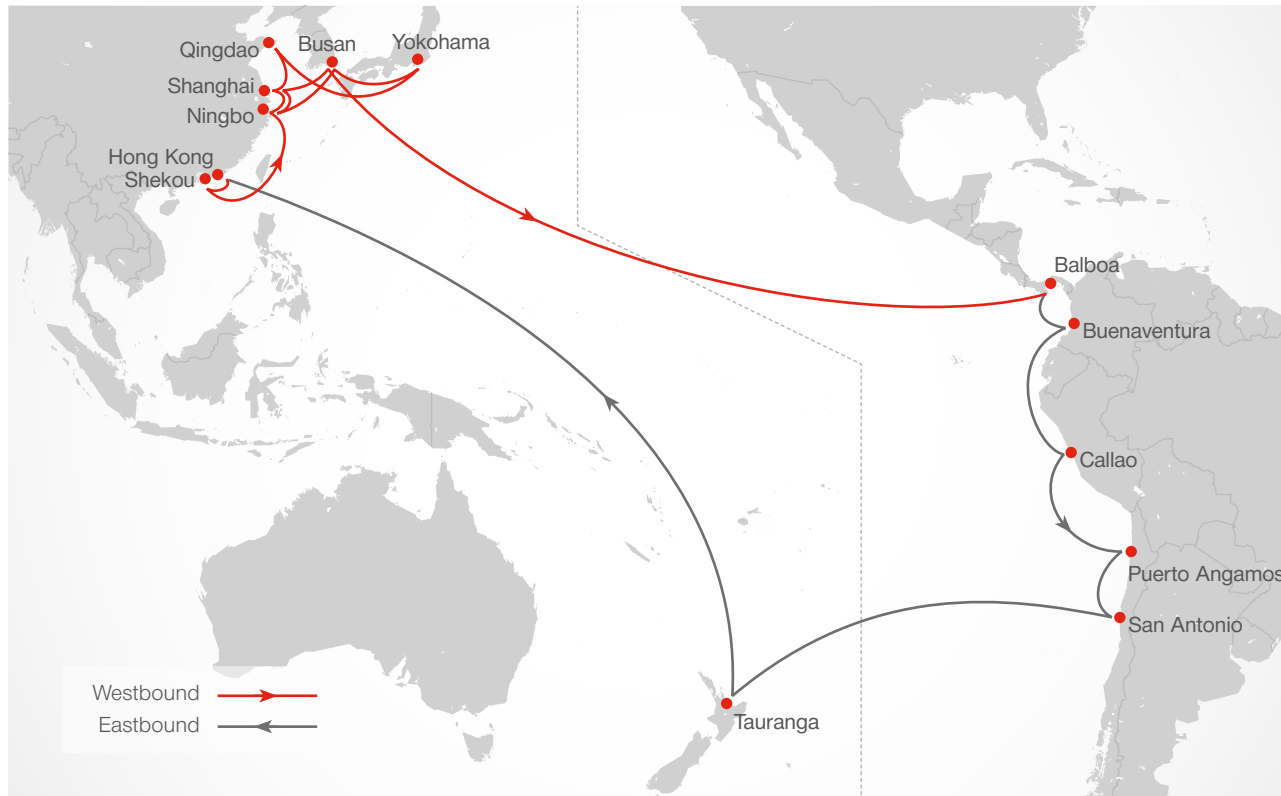

EASTBOUND

MEXICO / SOUTH AMERICA WEST COAST – ASIA

[transit time in days]

FROM	TO	Manzanillo (MX)			
		Sat	Mon	Thu	Sat
Lázaro Cárdenas	Tue	32	34	37	39
Buenaventura	Sun	27	29	32	34
Guayaquil	Wed	24	26	29	31
Balboa	Sat	21	23	26	28
Manzanillo (MX)	Fri	15	17	20	22

WESTBOUND

PORT ROTATION

RECEIVING / DELIVERY ADDRESSES

Please contact your local Hamburg Süd office

EASTBOUND SERVICE HIGHLIGHTS

- Dedicated product to South America West Coast with competitive transit times
- Full coverage in Northeast and Southeast Asia

WESTBOUND SERVICE HIGHLIGHTS

- Improved transit time between San Antonio and Hong Kong with 25 days delivering a competitive product for Chilean Market to main destinations in Asia
- Extensive and reliable Network intra-Asia

WESTBOUND

Asia – Mexico / South America West Coast | ASPA 3

PORT ROTATION

RECEIVING / DELIVERY ADDRESSES

Please contact your local Hamburg Süd office

EASTBOUND SERVICE HIGHLIGHTS

- Weekly dedicated service from China and South Korea, direct to Mexico West Coast, North Columbia, Jamaica, and Dominican Republic
- Access to all major Gulf, Caribbean, and Venezuela destinations via our dedicated transshipment hub Cartagena
- Weekly connections to Manaus via transshipment at Manzanillo