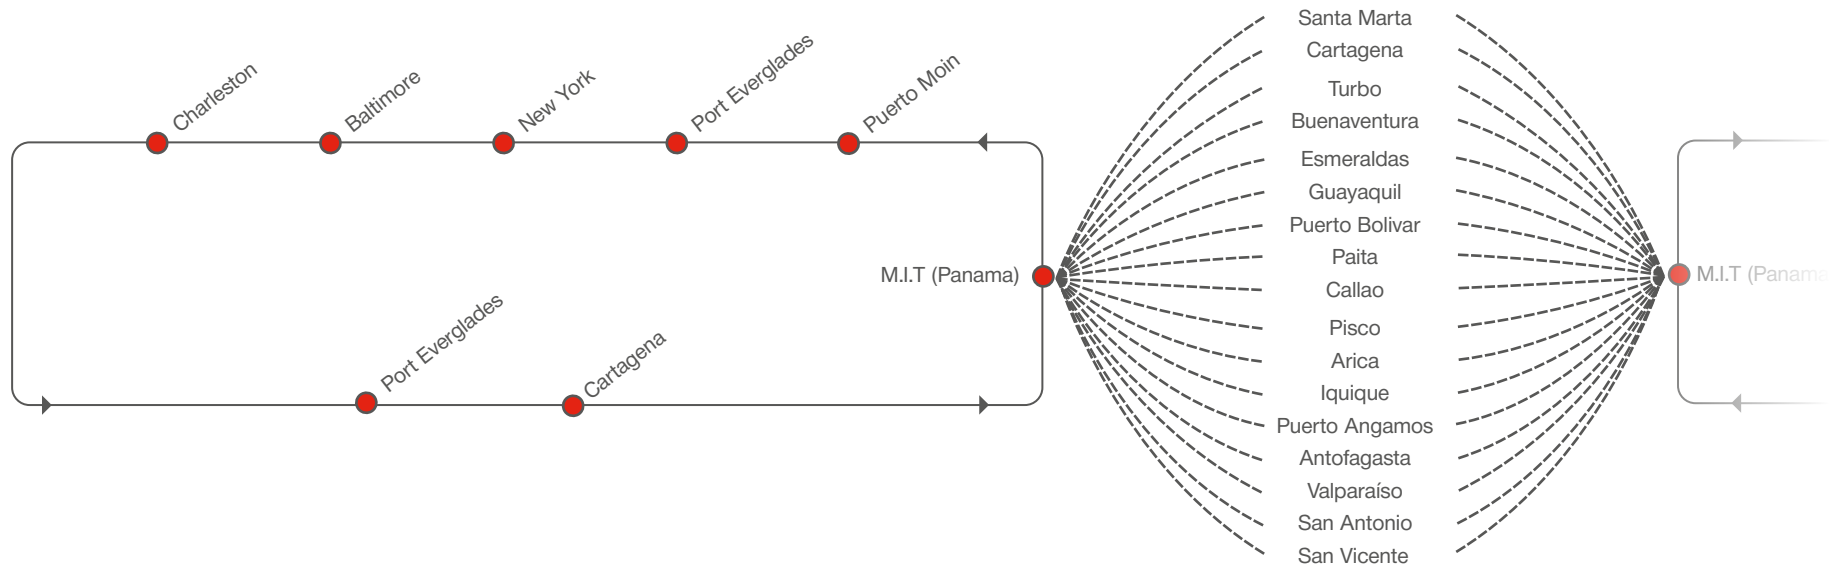

CARIBBEAN / SOUTH AMERICA WEST COAST* – NORTH AMERICA EAST COAST

[transit time in days]

NORTHBOUND

TO		FROM			
		Port Everglades	New York	Baltimore	Charleston
Cartagena	Mon	7	10	12	15
Manzanillo	Wed	5	8	10	13
Puerto Moin	Thu	4	7	9	12

*in transhipment

NORTH AMERICA EAST COAST – CARIBBEAN / SOUTH AMERICA WEST COAST*

[transit time in days]

SOUTHBOUND

TO		FROM		
		Cartagena	Manzanillo	Puerto Moin
New York	Thu	9	11	13
Baltimore	Sat	7	9	11
Charleston	Tue	5	7	9
Port Everglades	Thu	3	5	7

*in transhipment

PORT ROTATION

RECEIVING / DELIVERY ADDRESSES

CHILE / San Antonio

San Antonio Terminal International
Barros Luco 1613
San Antonio, Región de Valparaíso

CHILE / San Vicente

San Vicente Terminal Internacional S.A.
Avda. Latorre 1590
Talcahuano
Chile

SERVICE HIGHLIGHTS

- Fully dedicated feeder service for Peru and Chile
- Access to Hamburg Süd's global network through transshipment hub Balboa, Panama

PANAMA – SOUTH AMERICA WEST COAST

[transit time in days]