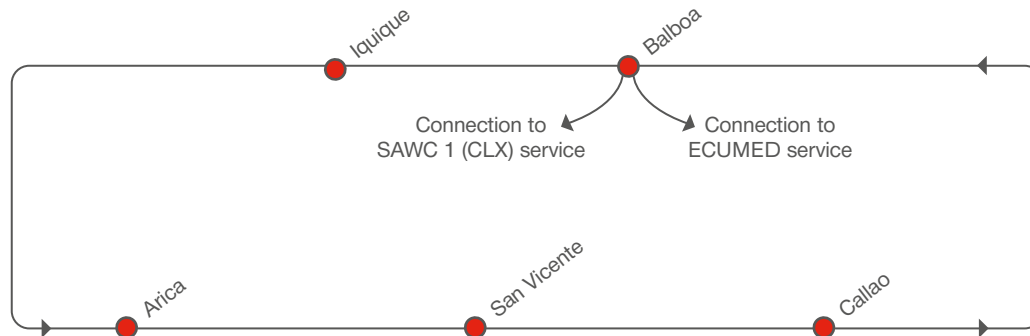

SERVICE HIGHLIGHTS

- Fully dedicated feeder service for Peru and Chile
- Access to Hamburg Süd's global network through transshipment hub Balboa, Panama

PANAMA – SOUTH AMERICA WEST COAST

[transit time in days]

		TO				
		Balboa	Iquique	Arica	San Vicente	Callao
FROM		Wed	Wed	Fri	Sun	Fri
Balboa	Thu	–	6	8	17	22
Iquique	Thu	20	–	1	10	15
Arica	Sat	18	25	–	8	13
San Vicente	Mon	9	16	18	–	4
Callao	Sat	4	11	13	22	–

PORT ROTATION