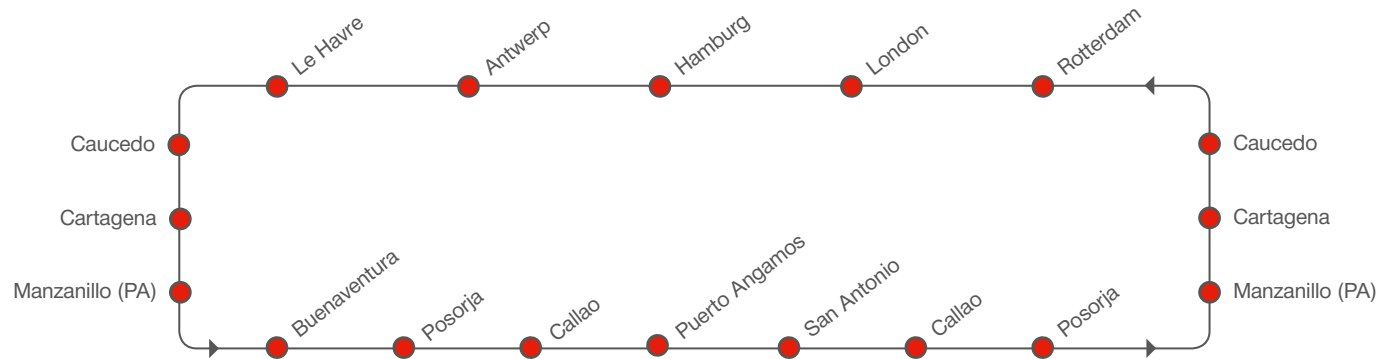

PORT ROTATION

RECEIVING / DELIVERY ADDRESSES

BELGIUM / Antwerp

Antwerp Gateway, Quay 1700
Sint-Antoniusweg
9130 Doel
Belgium

COLOMBIA / Buenaventura

SP Terminal de Contenedores de
Buenaventura, "TCBUEN S.A."
Carrera 28A # 7 - 152
Buenaventura, Colombia

ECUADOR / Posorja

DP World Posorja
Via Salica
Posorja
Ecuador

NETHERLANDS / Rotterdam

Delta Container Terminal
Europaweg 875
3199 LD Maasvlakte Rotterdam
Netherlands

PERU / Callao

DP World Callao
Av. Manco Cápac 113
Callao 1
Peru

CHILE / Puerto Angamos

Avenida Longitudinal N°5500
Barrio Industrial, Mejillones
Antofagasta

COLOMBIA / Cartagena

Terminal de Contenedores de
Cartagena S.A. (CONTECAR)
Mamonal Km. 1
Cartagena de Indias
D.T.H. y C., Colombia

FRANCE / Le Havre

Quai de l'Europe
Avenue du 16ieme Port
76600 Le Havre
France

PANAMA / Manzanillo

Manzanillo International Terminal
Coco Solo Sur, Moulten Avenue
Colon, Republic of Panama
Colon Free Zone
P.O. Box 0302-00239

UNITED KINGDOM / London

London Container Terminal (LGP)
The Manorway
SS17 9PD, London

CHILE / San Antonio

Puerto Central
Av. Ramón Barros Luco n°1613 piso 12
San Antonio
Chile

DOMINICAN REPUBLIC / Caucedo

DP World Caucedo
Free Zone Multimodal Caucedo
Autopista Las Americas Km.28.5
Punta Caucedo, Boca Chica

GERMANY / Hamburg

HHLA Container Terminal Burchardkai GmbH
Waltershofer Damm
21129 Hamburg