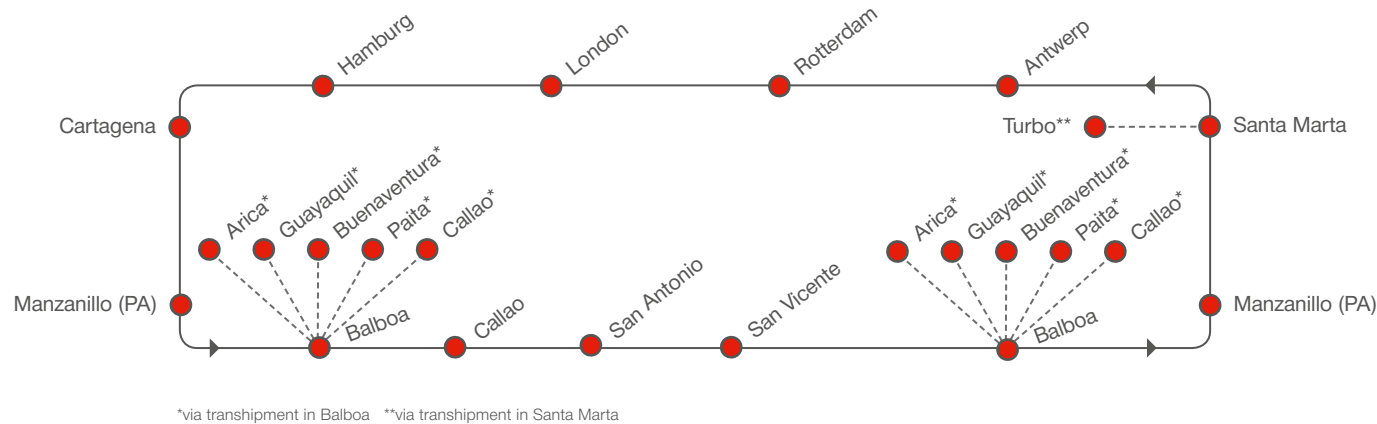

PORT ROTATION

RECEIVING / DELIVERY ADDRESSES

BELGIUM / Antwerp

Antwerp Container terminal
Antwerpsebaan 57
B-2040 Antwerpen
Port number 730

COLOMBIA / Buenaventura

SP Terminal de Contenedores de
Buenaventura, "TCBUEN S.A."
Carrera 28A # 7 - 152
Buenaventura, Colombia

ECUADOR / Guayaquil

TPG - Terminal Portuario Guayaquil
Av. Los Angeles, Vía Perimetral
Isla Trinitaria Calle 51 S.O. y 4° P.T. 30 S.O
Guayaquil

PANAMA / Balboa

Panama Ports Company
Arnulfo Arias Madrid Avenue
Building 1501
P.O. Box 0843-00574
Panama

PERU / Callao

APM Terminals
Av. Atalaya
Callao 07021
Peru

CHILE / San Antonio

San Antonio Terminal International
Barros Luco 1613
San Antonio, Región de Valparaíso

COLOMBIA / Cartagena

Sociedad Portuaria
de Cartagena (SPRC)
Manga Terminal Marítimo A-A 7954
Cartagena, Colombia

GERMANY / Hamburg

Eurogate Containerterminal
Kurt-Eckelmann-Str. 1
21129 Hamburg

PANAMA / Manzanillo

Manzanillo International Terminal
Coco Solo Sur, Moulten Avenue
Colon, Republic of Panama
Colon Free Zone
P.O. Box 0302-00239

PERU / Paita

Terminales Portuarios Euroandinos
Puerto de Paita
Jr. Ferrocarril 127
20701 Paita

CHILE / San Vicente

San Vicente Terminal Internacional S.A.
Avda. Latorre 1590
Talcahuano
Chile

COLOMBIA / Santa Marta

Santa Marta Terminal
Carrera 1a. No.10A-12
Santa Marta A.A. 655
Santa Marta, Colombia

NETHERLANDS / Rotterdam

APM Terminal Rotterdam
Coloradoweg 50
Maasvlakte 3199 LA
Rotterdam Netherlands

UNITED KINGDOM / London

London Container Terminal
The Manorway
SS17 9PD, London