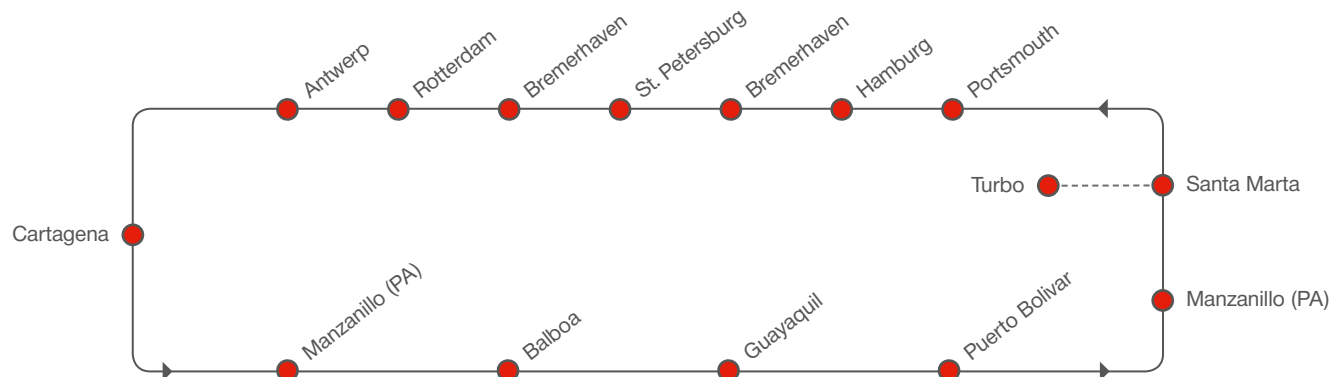

PORT ROTATION

RECEIVING / DELIVERY ADDRESSES

BELGIUM / Antwerp

NORDZEE Terminal Quay 913
Scheldelaan 601
2040 Antwerp, Belgium

COLOMBIA / Cartagena

Compania de Puertos Asociado (COMPAS)
Avenida Pedro Velez 48-14
Cartagena, Bolivar
Colombia

COLOMBIA / Santa Marta

SMITCO
Carrera 1a. No.10A-12
Santa Marta A.A. 655
Santa Marta,
Colombia

COLOMBIA / Turbo

Turbo Port
Anchorage
Turbo
Colombia

ECUADOR / Guayaquil

Contecon S.A.
Avda. de la Marina –
Libert. Simon Bolivar
Guayaquil, Ecuador

ECUADOR / Puerto Bolivar

Yilport Terminal Marítimo Internacional
Av. Bolívar Madero Vargas S/N
Puerto Bolívar - El Oro
Ecuador

GERMANY / Bremerhaven

NTB North Sea Terminal Bremerhaven GmbH & Co.
Bremerhaven GmbH & Co.
27568 Bremerhaven, Germany

GERMANY / Hamburg

HHLA Frucht- und Kühl-Zentrum GmbH
Dessauer Str. 10
20457 Hamburg

NETHERLANDS / Rotterdam

APM Terminal Rotterdam
Coloradoweg 50
Maasvlakte 3199 LA
Rotterdam, Netherlands

PANAMA / Balboa

Panama Ports Company
Arnulfo Arias Madrid Avenue
Building 1501
P.O. Box 0843-00574
Panama

PANAMA / Manzanillo

Manzanillo International Terminal
Coco Solo Sur, Moulten Avenue
Colon, Republic of Panama
Colon Free Zone
P.O. Box 0302-00239

RUSSIA / St. Petersburg

Petrolsport PLP (St. Petersburg)
Gladky Island, 1
198095, Saint-Petersburg
Russia

RUSSIA / St. Petersburg

First Container Terminal (St. Petersburg)
Mezhevoy Kanal 5
District 3
St. Petersburg, 198035
Russia

UNITED KINGDOM / Portsmouth

Portsmouth Port
George Byng Way
Portsmouth PO2 8SP