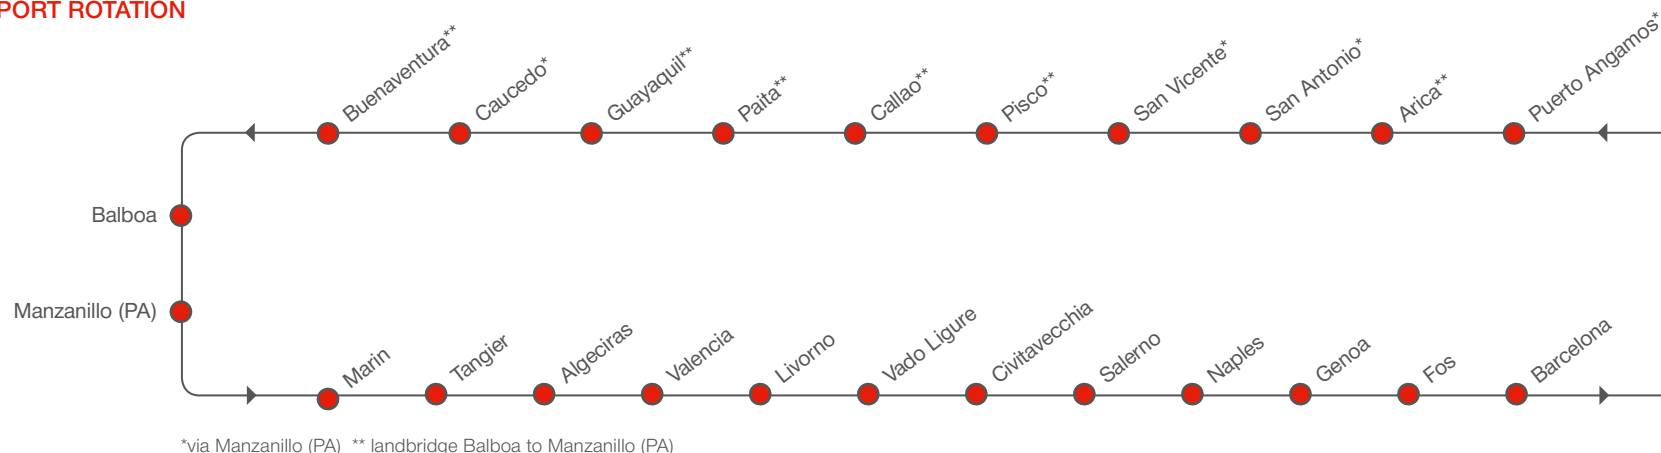

## NORTH EUROPE – CENTRAL AMERICA/MEXICO/NORTH AMERICA WEST COAST WESTBOUND

[transit time in days]

TO		Marin*	Tangier**	Algeciras*	Valencia**	Livorno*	Vado Ligure*	Civitavecchia*	Salerno*	Naples*	Genoa**	Fos**	Barcelona**
FROM		Wed	Wed	Fri	Fri	Mon	Tue	Thu	Fri	Sat	Sat	Mon	Wed
Arica	Thu	27	27	29	29	32	33	35	36	37	37	39	41
San Antonio (SAWC 2) (1)	Fri	25	26	27	28	30	32	33	34	35	36	37	40
San Antonio (SAWC 1) (2)	Mon	23	30	25	32	28	29	31	32	33	40	42	44
San Vicente	Wed	21	28	23	30	26	27	29	30	31	38	40	42
Pisco	Wed	21	21	23	23	26	27	29	30	31	31	33	35
Callao (SAWC 2) (1)	Wed	20	21	22	23	25	27	28	29	30	31	32	35
Callao (Atacama) (2)	Fri	19	19	21	21	24	25	27	28	29	29	31	33
Paíta	Sat	18	18	20	20	23	24	26	27	28	28	30	32
Guayaquil	Sat	18	18	20	20	23	24	26	27	28	28	30	32

(1) Via Manzanillo to WMCS and via Cartagena to MCPS (2) Via Manzanillo to WMCS and MCPS \*on WMCS \*\*on MCPS

## SERVICE HIGHLIGHTS

- Our Europe network will be enhanced with a Manzanillo East Bound call to the MCPS, adding coverage from main SAWC ports to the Mediterranean.
- Competitive transit times to Italy and main Spanish ports.
- The Manzanillo, Panama call will further improve transit times and connectivity to our overall network to the Mediterranean.

## PORT ROTATION