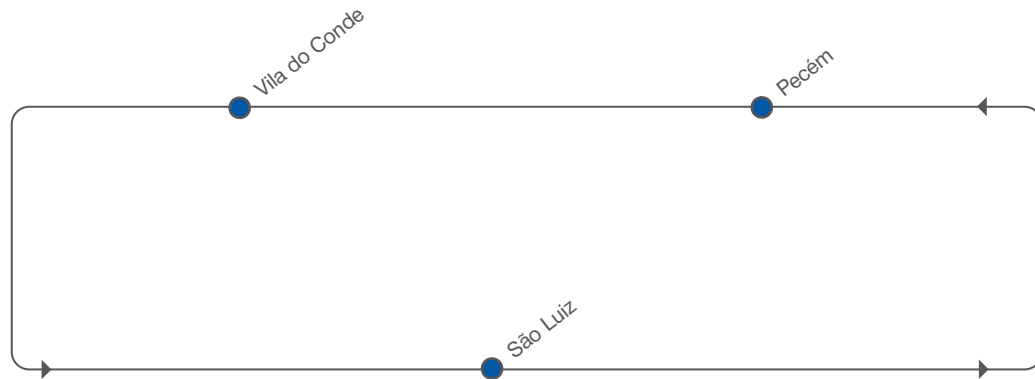

SERVICE HIGHLIGHTS

- Dedicated Vila do Conde and São Luiz service
- Weekly reliable connection via Pecém to our extensive Cabotage network

BRAZIL CABOTAGE SERVICE – Sling 6
[transit time in days]

SOUTHBOUND

FROM	TO	
	São Luiz	Pecém
Vila do Conde	Sun 2	Sun 3
São Luiz	Tue -	Tue 2

BRAZIL CABOTAGE SERVICE – Sling 6
[transit time in days]

NORTHBOUND

FROM	TO	
	Vila do Conde	São Luiz
Pecém	Thu 2	Sun 5

PORT ROTATION

RECEIVING / DELIVERY ADDRESSES

BRAZIL / Pecém

APMT Pecém
Esp do Pecém, Bloco B Sala 4
62674-000 Sao Goncalo do Amarante
Ceara
Pecém
Brazil

BRAZIL / Vila do Conde

Convicon Containeres de Vila do Conde
Vila Rodovia Pa 481 - s/n Km 21
Barcarena - PA, 68445-000