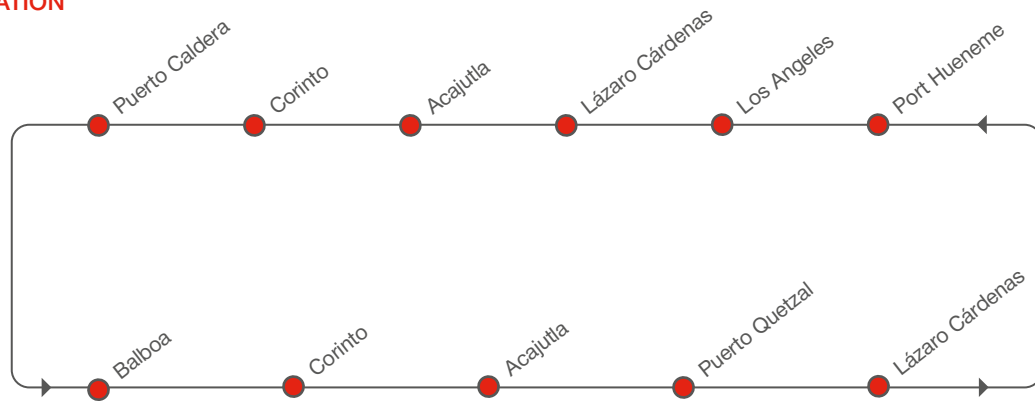

NORTHBOUND

PORT ROTATION

RECEIVING / DELIVERY ADDRESSES

Please contact your local Hamburg Süd office

NORTHBOUND SERVICE HIGHLIGHTS

- Weekly, reliable service from Central America West Coast, including Mexico, Guatemala, El Salvador, Panama, Costa Rica, Ecuador, Peru to North America West Coast
- Connections to Hamburg Süd's global network via transshipment hub in Balboa
- Dedicated and efficient vessels with high reefer capacity
- Long history and experience in reefer shipments

SOUTHBOUND

CENTRAL AMERICA WEST COAST – NORTH AMERICA WEST COAST

[transit time in days]

TO \ FROM		Corinto		Acajutla		Puerto Quetzal		Lázaro Cárdenas		Port Hueneme		Los Angeles	
		Wed	Fri	Tue	Fri	Tue	Wed	Wed	Fri	Tue	Wed	Wed	Wed
Balboa	Fri	5	7	11	14	18	19						
Corinto	Fri	-	1	4	7	11	12						
Acajutla	Sun	-	-	2	5	9	10						
Puerto Quetzal	Tue	-	-	-	3	7	8						
Lázaro Cárdenas	Fri	-	-	-	-	4	5						

NORTHBOUND

PORT ROTATION

RECEIVING / DELIVERY ADDRESSES

Please contact your local Hamburg Süd office

NORTHBOUND SERVICE HIGHLIGHTS

- Weekly, reliable service from Central America West Coast, including Mexico, Guatemala, Nicaragua, Panama, El Salvador, Costa Rica and Ecuador to North America West Coast
- Connections to Hamburg Süd's global network via transshipment hub in Balboa
- Dedicated and efficient vessels with high reefer capacity
- Long history and experience in reefer shipments
- Fast connection from Ecuador's main reefer ports to North America West Coast

NORTHBOUND

NORTH AMERICA WEST COAST – CENTRAL AMERICA WEST COAST (WCCA)

[transit time in days]

TO \ FROM		SOUTHBOUND			
		Lázaro Cárdenas	Acajutla	Corinto	Puerto Caldera
Port Hueneme	Wed	5	8	9	12
Los Angeles	Thu	4	7	8	11