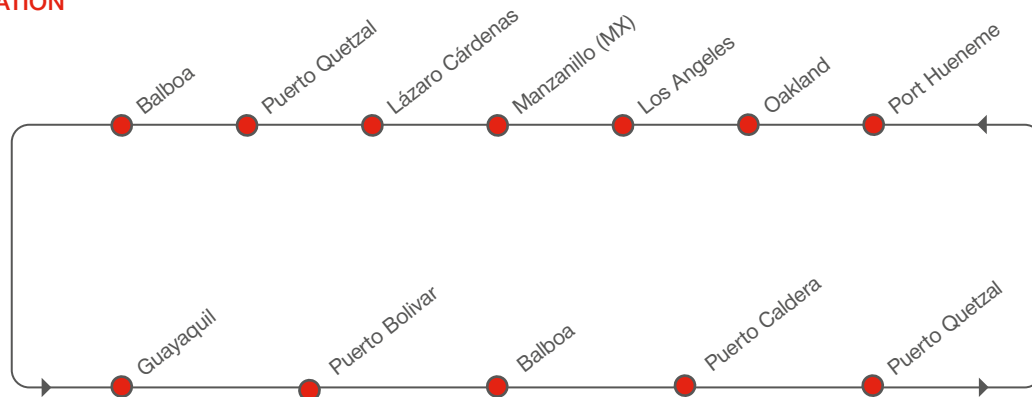

SOUTHBOUND

CENTRAL AMERICA WEST COAST – NORTH AMERICA WEST COAST

[transit time in days]

TO \ FROM		NORTHBOUND				
		Balboa	Puerto Caldera	Puerto Quetzal	Port Hueneme	Oakland
Guayaquil	Mon	3	5	7	13	16
Puerto Bolívar	Tue	2	4	6	12	15
Balboa	Fri	-	1	4	9	12
Puerto Caldera	Sun	-	-	1	7	10
Puerto Quetzal	Tue	-	-	-	5	8

NORTHBOUND

PORT ROTATION

RECEIVING / DELIVERY ADDRESSES

Please contact your local Hamburg Süd office

NORTHBOUND SERVICE HIGHLIGHTS

- Weekly, reliable service from Central America West Coast, including Mexico, Guatemala, El Salvador, Panama, Costa Rica, Ecuador, Peru to North America West Coast
- Connections to Hamburg Süd's global network via transshipment hub in Balboa
- Dedicated and efficient vessels with high reefer capacity
- Long history and experience in reefer shipments

NORTHBOUND

NORTH AMERICA WEST COAST – CENTRAL AMERICA WEST COAST (WCCA)

[transit time in days]

TO \ FROM		SOUTHBOUND			
		Lázaro Cárdenas	Acajutla	Corinto	Puerto Caldera
Port Hueneme	Wed	5	8	9	12
Los Angeles	Thu	4	7	8	11

SOUTHBOUND

CENTRAL AMERICA WEST COAST – NORTH AMERICA WEST COAST (WCCA)

[transit time in days]

TO \ FROM		NORTHBOUND					
		Corinto	Acajutla	Puerto Quetzal	Lázaro Cárdenas	Port Hueneme	Los Angeles
Balboa	Fri	5	7	11	14	18	19
Corinto	Fri	–	1	4	7	11	12
Acajutla	Sun	–	–	2	5	9	10
Puerto Quetzal	Tue	–	–	–	3	7	8
Lázaro Cárdenas	Fri	–	–	–	–	4	5