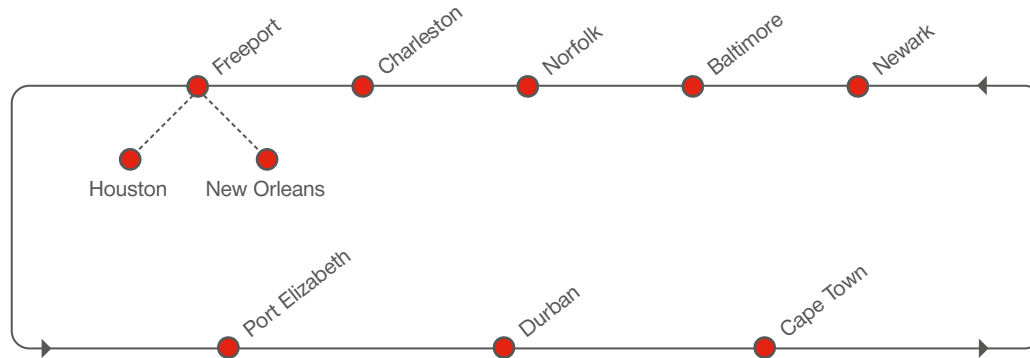

- Fast and direct service between South Africa and North America East Coast
- Competitive transit times from key South African ports to Newark, Baltimore, Norfolk and Charleston
- Comprehensive port coverage in North America

EASTBOUND

SOUTH AFRICA – NORTH AMERICA EAST COAST

[transit time in days]

TO	FROM	NORTH AMERICA EAST COAST				
		New York	Baltimore	Norfolk	Charleston	Freeport
Port Elizabeth	Tue	29	30	31	34	35
Durban	Sat	24	25	26	29	30
Cape Town	Sat	17	18	19	22	23

WESTBOUND

PORT ROTATION

RECEIVING / DELIVERY ADDRESSES

BAHAMAS / Freeport

Freeport Container Port
Shelly Street
Freeport

SOUTH AFRICA / Cape Town

Transnet Port Terminals Cape Town
Paardeneiland Admin House
Cape Town
South Africa

SOUTH AFRICA / Durban

Transnet Port Terminals Durban
Pier 2
Langebaan Road
Bayhead, 4072

SOUTH AFRICA / Port Elizabeth

Transnet Port Terminals
Port Elizabeth
Green Street Entrance
Admin House
Port Elizabeth, 6000