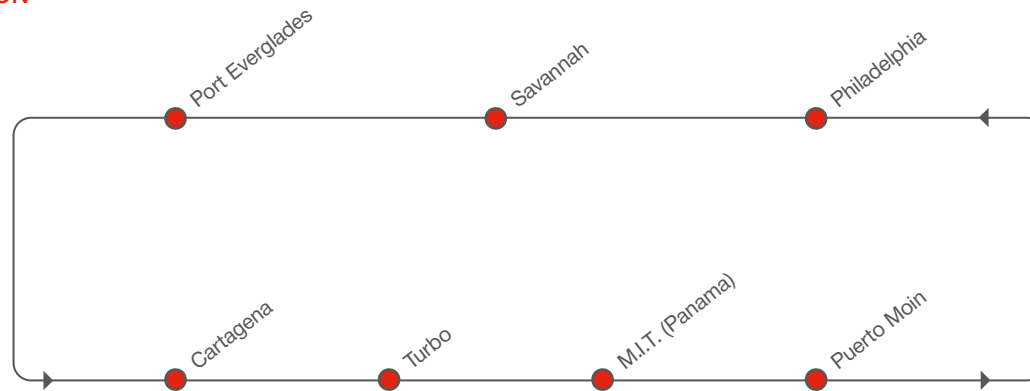

SERVICE HIGHLIGHTS

- Weekly dedicated calls at Turbo and Puerto Moin
- Access to the global Hamburg Süd network via Manzanillo (Panama)
- Direct service from Costa Rica to North America East Coast

CARIBBEAN – NORTH AMERICA EAST COAST

[transit time in days]

TO		FROM		
		Philadelphia	Savannah	Port Everglades
Cartagena	Thu	11	15	17
Turbo	Sat	9	13	15
Manzanillo (PA)	Mon	7	11	13
Puerto Moin	Tue	6	10	12

NORTH AMERICA EAST COAST – CARIBBEAN

[transit time in days]

TO		FROM			
		Cartagena	Turbo	Manzanillo (PA)	Puerto Moin
Philadelphia	Tue	9	10	12	14
Savannah	Fri	6	7	9	11
Port Everglades	Sun	4	5	7	9

PORT ROTATION

RECEIVING / DELIVERY ADDRESSES

Please contact your local Hamburg Süd office

SERVICE HIGHLIGHTS

- Weekly fixed calls at Puerto Cortes and Puerto Barrios to North America East Coast
- Weekly fixed calls at Santo Tomas de Castilla and Puerto Cortes to Transshipment Hub Manzanillo (Panama)
- Outstanding transshipment reliability in Manzanillo (Panama)