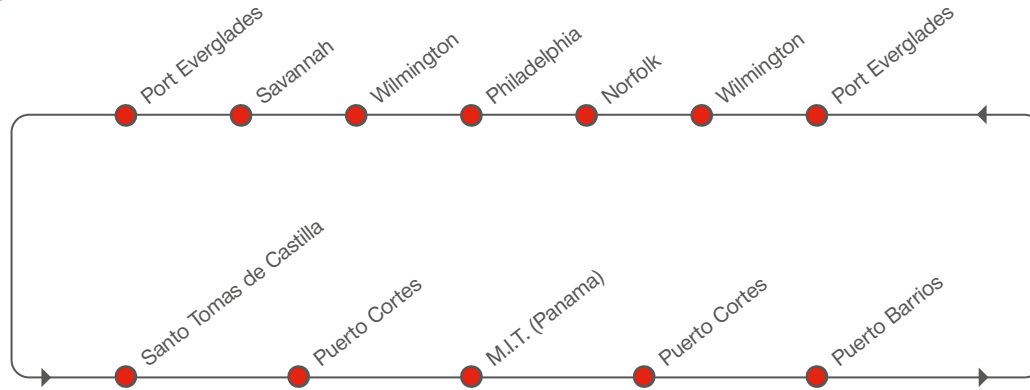

CARIBBEAN – NORTH AMERICA EAST COAST

[transit time in days]

		TO				
		Port Everglades	Wilmington	Norfolk	Philadelphia	Savannah
FROM		Tue	Thu	Sat	Mon	Fri
M.I.T. (Panama)	Mon	8	10	12	14	18
Puerto Cortes	Sat	3	5	7	9	13
Puerto Barrios	Sat	3	5	7	9	13

PORT ROTATION

RECEIVING / DELIVERY ADDRESSES

Please contact your local Hamburg Süd office

SOUTHBOUND SERVICE HIGHLIGHTS

- Dedicated weekly sailing from Southeast US port of Port Everglades to Aruba, Curaçao, and Venezuela
- Modern vessels
- Dedicated local staff for all cargo requirements

NORTHBOUND SERVICE HIGHLIGHTS

- Weekly sailings from Venezuela, Curaçao, and Aruba to US port of Port Everglades

NORTH AMERICA EAST COAST – VENEZUELA

[transit time in days]

		TO			
		Oranjestad	Willemstad	La Guaira*	Puerto Cabello*
FROM		Tue	Wed	Thu	Thu
Port Everglades	Sat	3	4	5	5

SOUTHBOUND

VENEZUELA – NORTH AMERICA EAST COAST

[transit time in days]

		TO
		Port Everglades
FROM		Fri
Oranjestad	Tue	10
Willemstad	Wed	9
La Guaira*	Sun	5
Puerto Cabello*	Sun	5

NORTHBOUND

* called alternating fortnightly