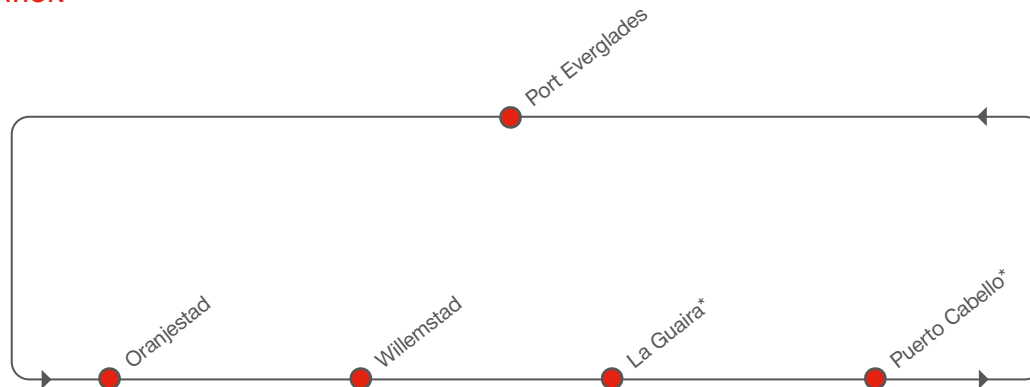

PORT ROTATION

RECEIVING / DELIVERY ADDRESSES

Please contact your local Hamburg Süd office

SOUTHBOUND SERVICE HIGHLIGHTS

- Dedicated weekly sailing from Southeast US port of Port Everglades to Aruba, Curaçao, and Venezuela
- Modern vessels
- Dedicated local staff for all cargo requirements

NORTHBOUND SERVICE HIGHLIGHTS

- Weekly sailings from Venezuela, Curaçao, and Aruba to US port of Port Everglades

NORTH AMERICA EAST COAST – VENEZUELA

[transit time in days]

		TO			
		Oranjestad	Willemstad	La Guaira*	Puerto Cabello*
FROM		Tue	Wed	Thu	Thu
Port Everglades	Sat	3	4	5	5

SOUTHBOUND

VENEZUELA – NORTH AMERICA EAST COAST

[transit time in days]

		TO
		Port Everglades
FROM		Fri
Oranjestad	Tue	10
Willemstad	Wed	9
La Guaira*	Sun	5
Puerto Cabello*	Sun	5

NORTHBOUND

* called alternating fortnightly

PORT ROTATION

* called alternating fortnightly

RECEIVING / DELIVERY ADDRESSES

ARUBA / Oranjestad

ARUBA PORTS AUTHORITY N.V.
Port Administration Building
L.G. Smith Blvd. #23
Oranjestad, Aruba
Dutch West Indies