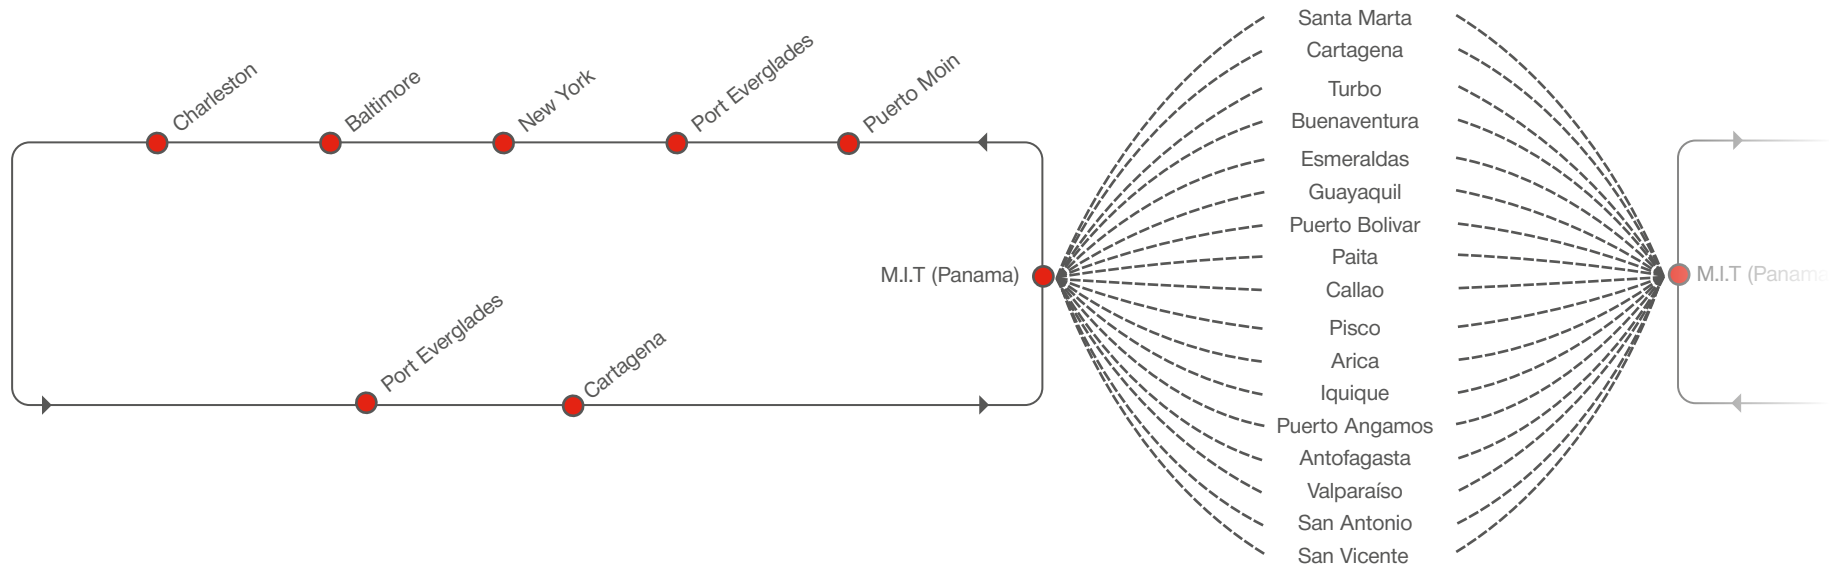

PORT ROTATION

RECEIVING / DELIVERY ADDRESSES

CHILE / San Antonio

San Antonio Terminal International
Barros Luco 1613
San Antonio, Región de Valparaíso

CHILE / San Vicente

San Vicente Terminal Internacional S.A.
Avda. Latorre 1590
Talcahuano
Chile

COLOMBIA / Buenaventura

SP Terminal de Contenedores de
Buenaventura, "TCBUEN S.A."
Carrera 28A # 7 - 152
Buenaventura
Colombia

COLOMBIA / Cartagena

Terminal de Contenedores de Cartagena
S.A. (CONTECAR)
Mamonal Km. 1
Cartagena de Indias
D.T.H. y C., Colombia

COSTA RICA / Puerto Moin

Terminal Gastón Kogan Kogan
JAPDEVA; Costado Sur del Parque
Vargas

ECUADOR / Guayaquil

Contecon S.A.
Avda. de la Marina –
Libert. Simon Bolivar
Guayaquil, Ecuador

PANAMA / M.I.T

Manzanillo International Terminal
Coco Solo Sur, Moulten Avenue
Colon, Republic of Panama
Colon Free Zone
P.O. Box 0302-00239

PERU / Callao

APM Terminals
Av. Atalaya
Callao 07021
Peru

USA / Baltimore

Seagirt Marine Terminal
2600 Broening Highway
Baltimore, MD 21226

USA / Charleston

Wando Welsh Terminal
400 Long Point Rd.
Mt. Pleasant, SC 29464

USA / New York

Global Terminal & Container Services, Inc
300 Western Avenue
Staten Island, NY
10303, USA

USA / Port Everglades

Florida International Terminal, LLC
3800 McIntosh Road
Port Everglades, FL 33316
USA