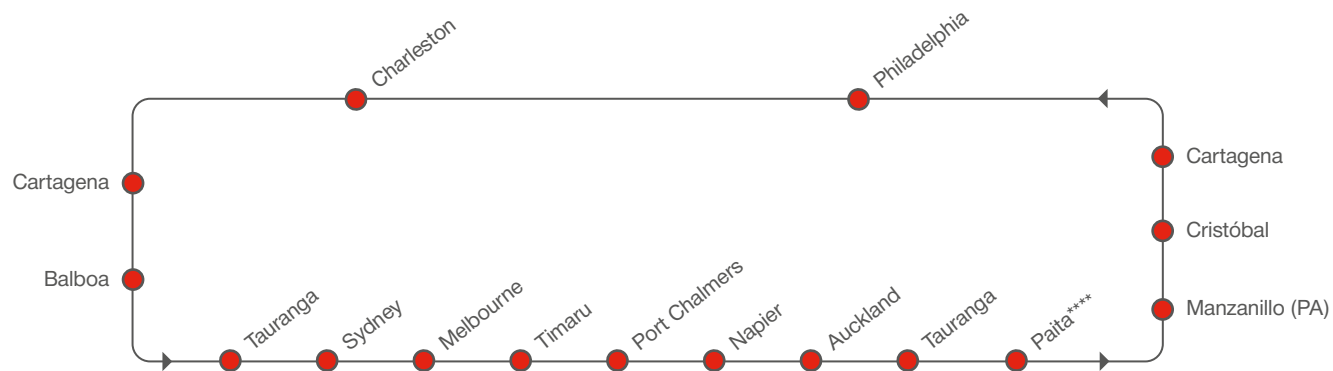

* transhipment via Sydney ** transhipment via Melbourne

AUSTRALIA / NEW ZEALAND – NORTH AMERICA EAST COAST

[transit time in days]

		NORTHBOUND						
		Paita****	Manzanillo (PA)	Cristóbal	Cartagena	Philadelphia	Charleston	
TO	FROM	Thu	Mon	Tue	Wed	Tue	Fri	
Fremantle*	Thu	35	39	40	41	47	50	
Sydney	Wed	29	33	34	35	41	44	
Adelaide***	Thu	28	32	33	34	40	43	
Melbourne	Sat	26	30	31	32	38	41	
Timaru	Fri	20	24	25	26	32	35	
Port Chalmers	Sat	19	23	24	25	31	34	
Brisbane**	Sat	19	23	24	25	31	34	
Napier	Mon	17	21	22	23	29	32	
Auckland	Wed	15	19	20	21	27	30	
Tauranga	Thu	14	18	19	20	26	29	
Paita	Fri	–	3	4	5	11	14	
Manzanillo (PA)	Tue	–	–	–	1	7	10	
Cristóbal	Tue	–	–	–	1	7	10	
Cartagena	Thu	–	–	–	–	5	8	

* transhipment via Melbourne ** transhipment via Auckland *** rail via Melbourne or transhipment via Auckland **** fruit season only

PORT ROTATION

**** fruit season only (November until February)

RECEIVING / DELIVERY ADDRESSES

PANAMA / Manzanillo

Manzanillo International Terminal
Coco Solo Sur, Moulten Avenue
Colon, Republic of Panama
Colon Free Zone
P.O. Box 0302-00239

USA / Charleston

Wando Welch Terminal
400 Long Point Rd. Mt. Pleasant
SC 29464, Charleston
South Carolina
United States of America

USA / Philadelphia

Packer Avenue Marine Terminal
3301 South Columbus Blvd.
Philadelphia, PA 19148