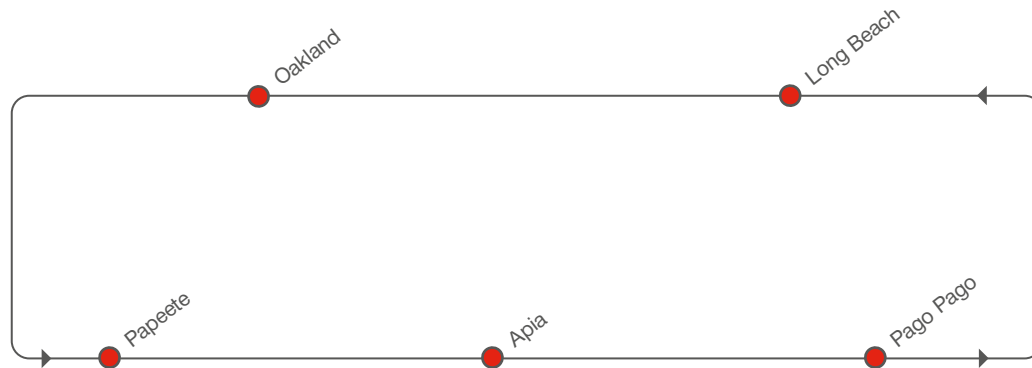

SOUTHBOUND SERVICE HIGHLIGHTS

- Extensive port coverage of the Pacific Islands
- Reliable, fortnightly sailings
- Only direct service from US West Coast to Tahiti, Samoa and American Samoa

NORTHBOUND SERVICE HIGHLIGHTS

- Extended coverage of Pacific Island ports
- Only direct service to key US West Coast ports

NORTH AMERICA WEST COAST – PACIFIC ISLANDS

[transit time in days]

TO	Papeete	Apia	Pago Pago
Long Beach	12	17	17
Oakland	10	15	15

SOUTHBOUND

PACIFIC ISLANDS – NORTH AMERICA WEST COAST

[transit time in days]

TO	Long Beach	Oakland
Papeete	19	21
Apia	14	16
Pago Pago	12	14

NORTHBOUND

PORT ROTATION

RECEIVING / DELIVERY ADDRESSES

AMERICAN SAMOA / Pago Pago