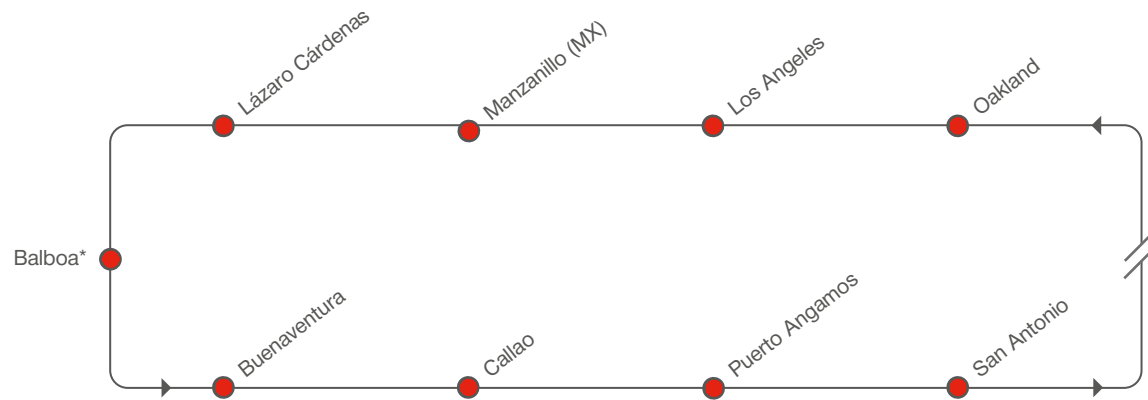

SERVICE HIGHLIGHTS

- Direct weekly calls at Vancouver, Seattle, Long Beach and Oakland
- Broad scope of coverage via transshipment hubs in Manzanillo, Lázaro Cárdenas and Balboa to: Mexico, Panama, Central America, Caribbean, West Coast of South America

NORTH AMERICA WEST COAST – SOUTH AMERICA WEST COAST

[transit time in days]

SOUTHBOUND

TO \ FROM		SOUTHBOUND						
		Manzanillo (MX)	Lazaro Cardenas	Balboa*	Buenaventura	Callao	Puerto Angamos	San Antonio
Oakland	Thu	6	7	14	21	24	28	31
Los Angeles	Sat	3	4	11	18	21	25	28

*Transshipment from WAMS onto ASPA

PORT ROTATION

*Transshipment from WAMS onto ASPA

RECEIVING / DELIVERY ADDRESSES

Please contact your local Hamburg Süd office