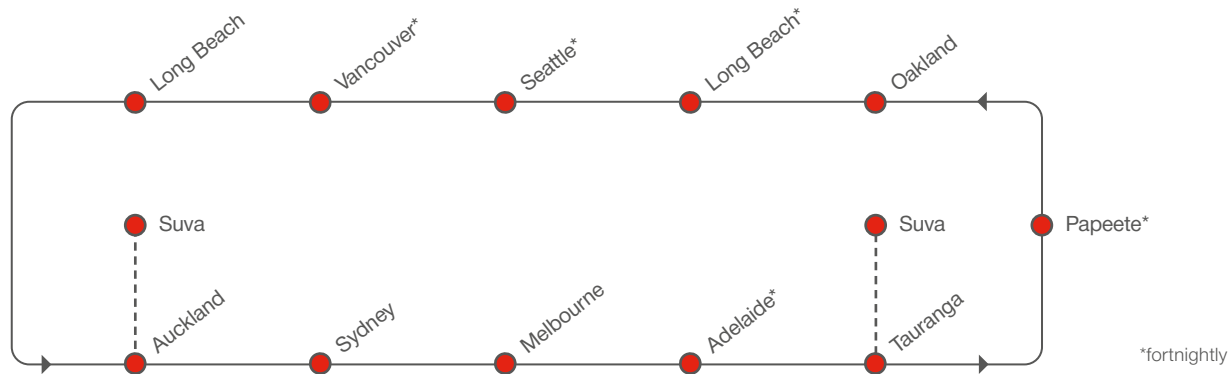

*fortnightly **transhipment via Adelaide ***transhipment via Tauranga

NORTHBOUND

NORTH AMERICA WEST COAST – AUSTRALIA / NEW ZEALAND

[transit time in days]

TO		Auckland	Sydney	Melbourne	Adelaide*	Brisbane***	Fremantle**
FROM		Mon	Fri	Mon	Wed	Fri	Mon
Oakland	Sun	29	33	36	38	40	43
Seattle*	Fri	25	28	31	33	35	38
Vancouver*	Tue	21	24	27	29	31	34
Long Beach	Sun	15	18	21	23	25	28

*fortnightly **transhipment via Adelaide ***transhipment via Sydney

SOUTHBOUND

PORT ROTATION

RECEIVING / DELIVERY ADDRESSES

AUSTRALIA / Adelaide

Flinders Adelaide Container Terminal
Coghlan Road
5015 Port Adelaide
Australia

AUSTRALIA / Melbourne

DP World Terminal
West Swanson Terminal
Mackenzie Road
West Melbourne VIC 3001

AUSTRALIA / Sydney

Southbound
Hutchison Terminal
Gate B, 150-160 Foreshore Rd
Botany NSW 2019,
Australia

SOUTHBOUND SERVICE HIGHLIGHTS

- Extensive port coverage of the Pacific Islands
- Reliable, fortnightly sailings
- Only direct service from US West Coast to Tahiti, Samoa and American Samoa

NORTHBOUND SERVICE HIGHLIGHTS