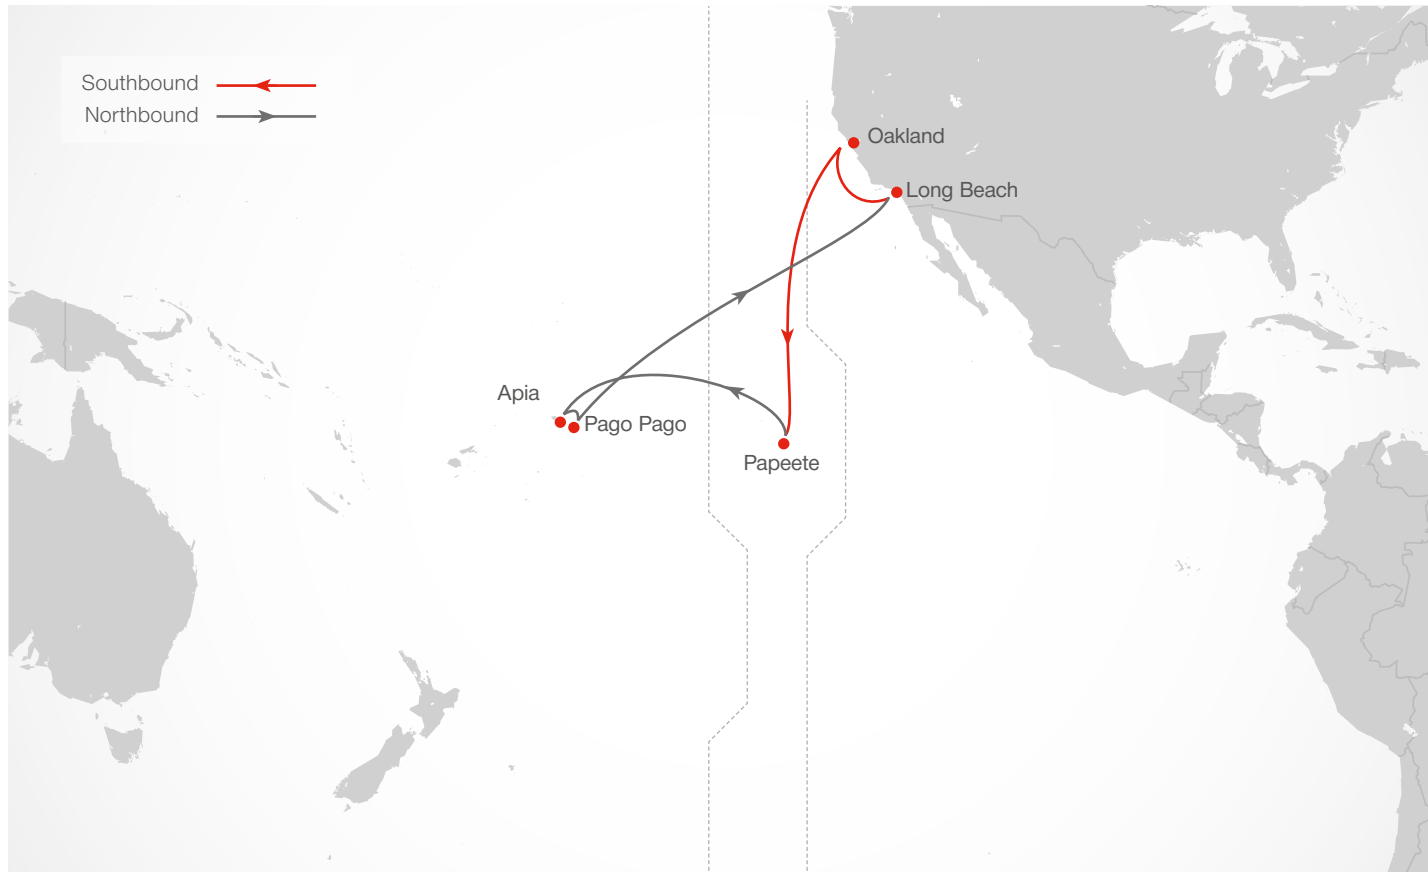

*fortnightly **transhipment via Adelaide ***transhipment via Tauranga

NORTHBOUND

NORTH AMERICA WEST COAST – AUSTRALIA / NEW ZEALAND

[transit time in days]

TO		Auckland	Sydney	Melbourne	Adelaide*	Brisbane***	Fremantle**
FROM		Mon	Fri	Mon	Wed	Fri	Mon
Oakland	Sun	29	33	36	38	40	43
Seattle*	Fri	25	28	31	33	35	38
Vancouver*	Tue	21	24	27	29	31	34
Long Beach	Sun	15	18	21	23	25	28

Port of Tauranga Ltd
Salisbury Avenue
Post Bag 1,
Mount Maunganui
New Zealand

TAHITI / Papeete

Quay for Deep Sea Vessels
Motu Uta

USA / Long Beach

SSA Terminals
700 Pier A Plaza
Long Beach CA 90813
(562) 491 4000

SOUTHBOUND SERVICE HIGHLIGHTS

- Extensive port coverage of the Pacific Islands
- Reliable, fortnightly sailings
- Only direct service from US West Coast to Tahiti, Samoa and American Samoa

NORTHBOUND SERVICE HIGHLIGHTS

- Extended coverage of Pacific Island ports
- Only direct service to key US West Coast ports

NORTH AMERICA WEST COAST – PACIFIC ISLANDS

[transit time in days]

TO	Papeete	Apia	Pago Pago
Long Beach	12	17	17
Oakland	10	15	15