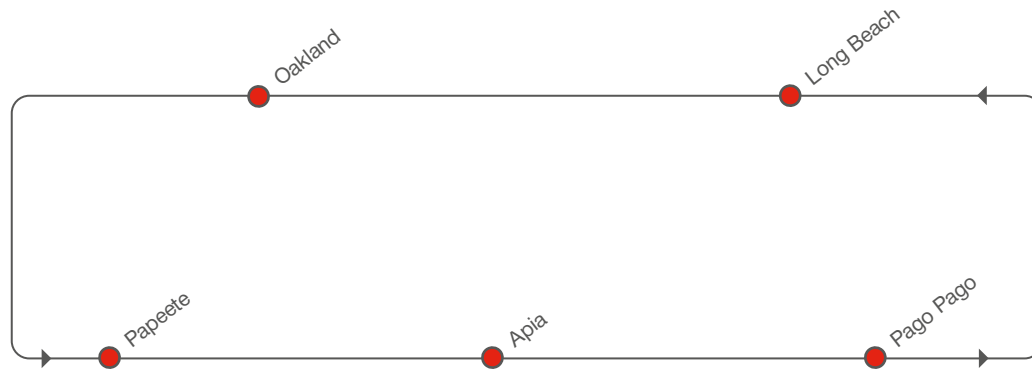

- Extended coverage of Pacific Island ports
- Only direct service to key US West Coast ports

NORTH AMERICA WEST COAST – PACIFIC ISLANDS

[transit time in days]

TO	Papeete	Apia	Pago Pago
Long Beach	12	17	17
Oakland	10	15	15

SOUTHBOUND

PACIFIC ISLANDS – NORTH AMERICA WEST COAST

[transit time in days]

TO	Long Beach	Oakland
Papeete	19	21
Apia	14	16
Pago Pago	12	14

NORTHBOUND

PORT ROTATION

RECEIVING / DELIVERY ADDRESSES

AMERICAN SAMOA / Pago Pago