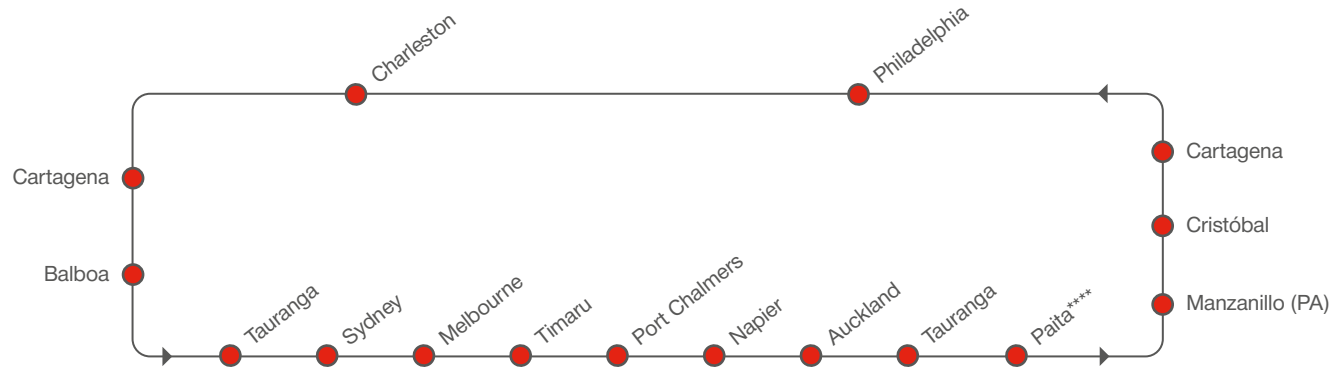

SOUTHBOUND SERVICE HIGHLIGHTS

- Direct and fast service to Australia and New Zealand
- Weekly, fixed-day frequency

NORTHBOUND SERVICE HIGHLIGHTS

- Direct to Philadelphia and Charleston. Connecting New York, Baltimore, Port Everglades, Houston, and New Orleans via Cartagena for dry/reefer markets
- Direct calls at Melbourne, Sydney, Timaru, Port Chalmers, Napier, Tauranga, and Auckland
- Direct Paita call for the fruit season (November until February)

* transhipment via Sydney ** transhipment via Melbourne

AUSTRALIA / NEW ZEALAND – NORTH AMERICA EAST COAST

[transit time in days]

		NORTHBOUND					
		Paita****	Manzanillo (PA)	Cristóbal	Cartagena	Philadelphia	Charleston
TO	FROM	Thu	Mon	Tue	Wed	Tue	Fri
Fremantle*	Thu	35	39	40	41	47	50
Sydney	Wed	29	33	34	35	41	44
Adelaide***	Thu	28	32	33	34	40	43
Melbourne	Sat	26	30	31	32	38	41
Timaru	Fri	20	24	25	26	32	35
Port Chalmers	Sat	19	23	24	25	31	34
Brisbane**	Sat	19	23	24	25	31	34
Napier	Mon	17	21	22	23	29	32
Auckland	Wed	15	19	20	21	27	30
Tauranga	Thu	14	18	19	20	26	29
Paita	Fri	–	3	4	5	11	14
Manzanillo (PA)	Tue	–	–	–	1	7	10
Cristóbal	Tue	–	–	–	1	7	10
Cartagena	Thu	–	–	–	–	5	8

* transhipment via Melbourne ** transhipment via Auckland *** rail via Melbourne or transhipment via Auckland **** fruit season only

PORT ROTATION

**** fruit season only (November until February)

RECEIVING / DELIVERY ADDRESSES

PANAMA / Manzanillo

Manzanillo International Terminal
Coco Solo Sur, Moulten Avenue
Colon, Republic of Panama
Colon Free Zone
P.O. Box 0302-00239

USA / Charleston

Wando Welch Terminal
400 Long Point Rd. Mt. Pleasant
SC 29464, Charleston
South Carolina
United States of America