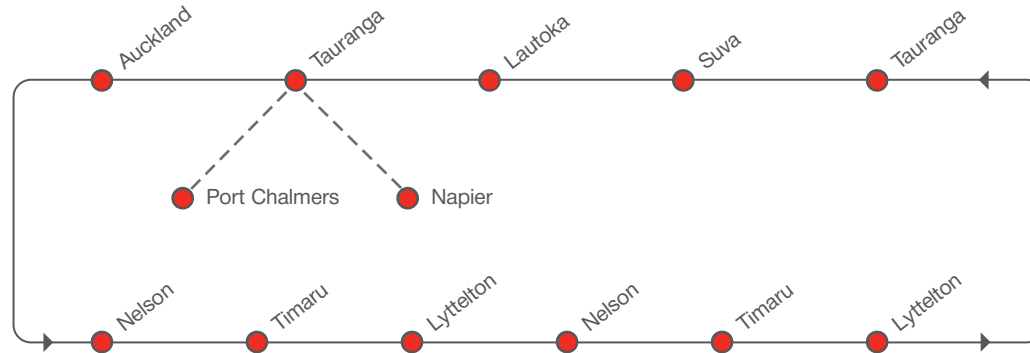

**NEW ZEALAND – FIJI**

[transit time in days]

NORTHBOUND

TO		Suva	Lautoka	Tauranga	Auckland	Nelson	Timaru	Lyttelton
<b>FROM</b>		Wed	Thu	Mon	Tue	Fri	Sun	Tue
Auckland*		5	7	-	-	-	-	-
Tauranga	Fri	5	6	-	-	-	-	-
Suva	Wed	-	1	5	6	9	11	13
Lautoka	Fri	-	-	3	4	7	9	11
Nelson	Sat	11	13	-	-	-	-	-
Timaru	Mon	9	10	-	-	-	-	-
Lyttelton	Wed	7	8	-	-	-	-	-

\* via NPDL

**INTRA NEW ZEALAND**

[transit time in days]

TO		Tauranga	Auckland	Nelson	Timaru	Lyttelton
<b>FROM</b>		Fri	Tue	Fri	Sun	Tue
Tauranga	Tue	-	1	3	5	7
Auckland	Wed	-	-	2	4	6
Nelson	Sat	6	-	-	1	3
Timaru	Mon	4	-	4	-	1
Lyttelton	Wed	2	-	2	4	-

## PORT ROTATION

### NEW ZEALAND / Timaru

Primeport Timaru  
1 Marine Parade  
Timaru  
New Zealand