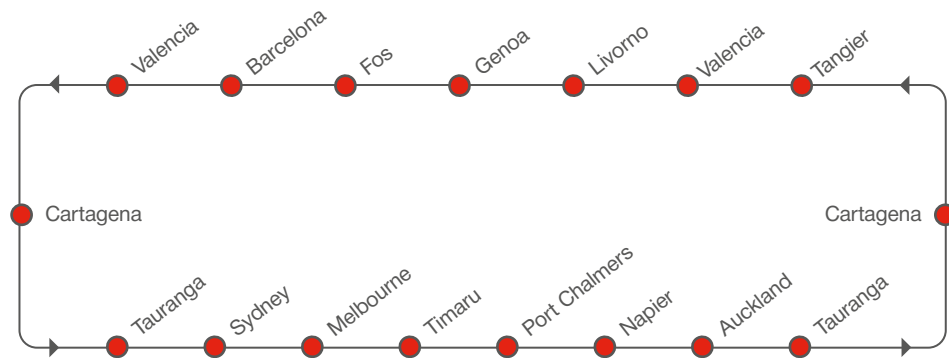

* rail via Tauranga

AUSTRALIA / NEW ZEALAND – MEDITERRANEAN

[transit time in days]

TO		NORTHBOUND							
FROM		Cartagena	Tangier	Valencia	Livorno	Genoa	Fos sur Mer	Barcelona	
		Wed	Wed	Fri	Thu	Sat	Mon	Wed	
Sydney	Wed	35	49	51	57	59	61	63	
Melbourne	Sat	32	46	48	54	56	58	60	
Timaru	Fri	26	40	42	48	50	52	54	
Port Chalmers	Sat	25	39	41	47	49	51	53	
Napier	Mon	23	37	39	45	47	49	51	
Auckland	Wed	21	35	37	43	45	47	49	
Tauranga	Thu	20	34	36	42	44	46	48	

PORT ROTATION

SOUTHBOUND

NORTHBOUND

RECEIVING / DELIVERY ADDRESSES

AUSTRALIA / Sydney

DP World Terminal
42 Friendship Road
Matraville NSW 2036, Australia

AUSTRALIA / Melbourne

Melbourne Patrick Terminal
87-89 Coode Road
3003 Melbourne
Australia

FRANCE / Fos

Seayard
Terminal A Conteneurs
Darse 2, Mole Graveleau
Port Saint Louis
Fos-Sur-Mer 13516

ITALY / Genoa

Spinelli S.R.L. Genoa Port Terminal
Calata Ignazio Inglese
Palazzo Ufficine
16149 Genoa (GE)
Italy

ITALY / Livorno

Terminal Darsena Toscana
Porto Industriale,
57125 Livorno, Italy

MOROCCO / Tangier

Eurogate Tanger S.A.
Zone Franche de Ksar Al Majaz,
Quad R'mel, Commune Anjra,
Route Fnideq
90000 Tangier / Morocco