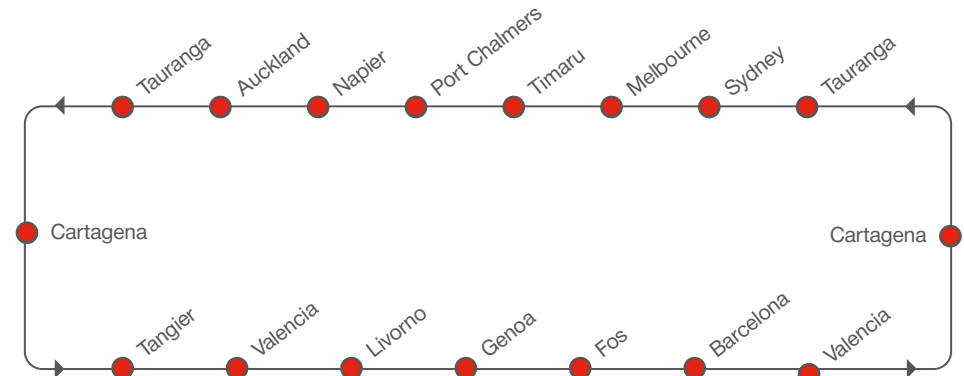

* rail via Tauranga

AUSTRALIA / NEW ZEALAND – MEDITERRANEAN

[transit time in days]

TO		NORTHBOUND							
FROM		Cartagena	Tangier	Valencia	Livorno	Genoa	Fos sur Mer	Barcelona	
		Wed	Wed	Fri	Thu	Sat	Mon	Wed	
Sydney	Wed	35	49	51	57	59	61	63	
Melbourne	Sat	32	46	48	54	56	58	60	
Timaru	Fri	26	40	42	48	50	52	54	
Port Chalmers	Sat	25	39	41	47	49	51	53	
Napier	Mon	23	37	39	45	47	49	51	
Auckland	Wed	21	35	37	43	45	47	49	
Tauranga	Thu	20	34	36	42	44	46	48	

PORT ROTATION

SOUTHBOUND

NORTHBOUND

RECEIVING / DELIVERY ADDRESSES

AUSTRALIA / Sydney

DP World Terminal
42 Friendship Road
Matraville NSW 2036, Australia

AUSTRALIA / Melbourne

Melbourne Patrick Terminal
87-89 Coode Road
3003 Melbourne
Australia

FRANCE / Fos

Seayard
Terminal A Conteneurs
Darse 2, Mole Graveleau
Port Saint Louis
Fos-Sur-Mer 13516

ITALY / Genoa

Spinelli S.R.L. Genoa Port Terminal
Calata Ignazio Inglese
Palazzo Ufficine
16149 Genoa (GE)
Italy

ITALY / Livorno

Terminal Darsena Toscana
Porto Industriale,
57125 Livorno, Italy

MOROCCO / Tangier

Eurogate Tanger S.A.
Zone Franche de Ksar Al Majaz,
Quad R'mel, Commune Anjra,
Route Fnideq
90000 Tangier / Morocco