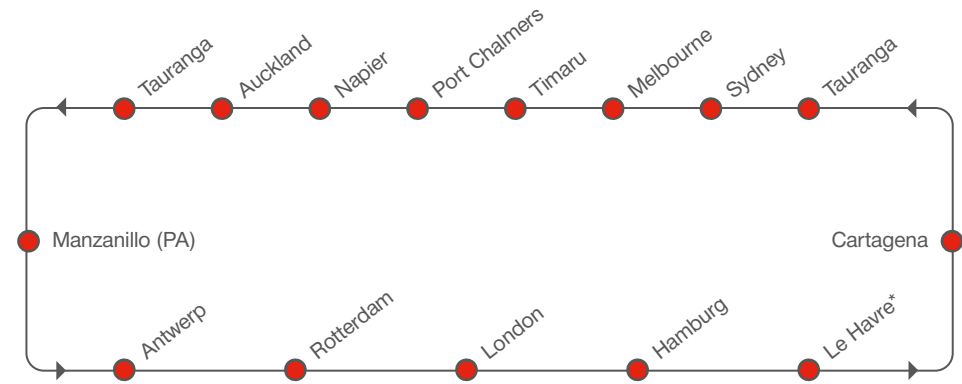

*rail via Tauranga **on SAWC 2 via Cartagena

AUSTRALIA/NEW ZEALAND – NORTH EUROPE

[transit time in days]

TO \ FROM		NORTHBOUND				
		Manzanillo (PA)	Antwerp	Rotterdam	London	Hamburg
Sydney	Wed	33	51	52	54	56
Melbourne	Sat	30	48	49	51	53
Timaru	Fri	24	42	43	45	47
Port Chalmers	Sat	23	41	42	44	46
Napier	Mon	21	39	40	42	44
Auckland	Wed	19	37	38	40	42
Tauranga	Thu	18	36	37	39	41

PORT ROTATION

SOUTHBOUND

*on SAWC 2

NORTHBOUND

*on SAWC 2

RECEIVING / DELIVERY ADDRESSES

AUSTRALIA / Sydney

DP World Terminal
42 Friendship Road
Matraville NSW 2036, Australia

FRANCE / Le Havre

Quai de l'Europe
Avenue du 16ieme Port
76600 Le Havre
France

GERMANY / Hamburg

Eurogate Containerterminal
Kurt-Eckelmann-Str. 1
21129 Hamburg

NETHERLANDS / Rotterdam

APM Terminal Rotterdam
Coloradoweg 50
Maasvlakte 3199 LA
Rotterdam Netherlands

PANAMA / Manzanillo

Manzanillo International Terminal
Coco Solo Sur, Moulten Avenue
Colon, Republic of Panama
Colon Free Zone
P.O. Box 0302-00239

UNITED KINGDOM / London

London Container Terminal (LGP)
The Manorway
SS17 9PD, London