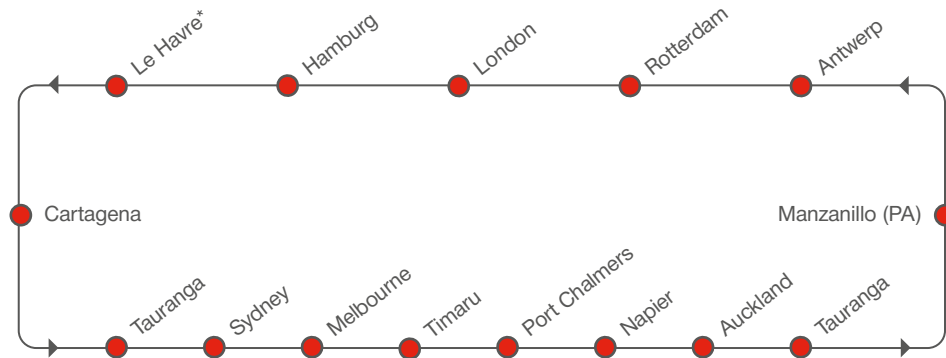

*rail via Tauranga **on SAWC 2 via Cartagena

AUSTRALIA/NEW ZEALAND – NORTH EUROPE

[transit time in days]

TO \ FROM		NORTHBOUND				
		Manzanillo (PA)	Antwerp	Rotterdam	London	Hamburg
Sydney	Wed	33	51	52	54	56
Melbourne	Sat	30	48	49	51	53
Timaru	Fri	24	42	43	45	47
Port Chalmers	Sat	23	41	42	44	46
Napier	Mon	21	39	40	42	44
Auckland	Wed	19	37	38	40	42
Tauranga	Thu	18	36	37	39	41

PORT ROTATION

SOUTHBOUND

*on SAWC 2

NORTHBOUND

*on SAWC 2

RECEIVING / DELIVERY ADDRESSES

AUSTRALIA / Sydney

DP World Terminal
42 Friendship Road
Matraville NSW 2036, Australia

FRANCE / Le Havre

Quai de l'Europe
Avenue du 16ieme Port
76600 Le Havre
France

GERMANY / Hamburg

Eurogate Containerterminal
Kurt-Eckelmann-Str. 1
21129 Hamburg

NETHERLANDS / Rotterdam

APM Terminal Rotterdam
Coloradoweg 50
Maasvlakte 3199 LA
Rotterdam Netherlands

PANAMA / Manzanillo

Manzanillo International Terminal
Coco Solo Sur, Moulten Avenue
Colon, Republic of Panama
Colon Free Zone
P.O. Box 0302-00239

UNITED KINGDOM / London

London Container Terminal (LGP)
The Manorway
SS17 9PD, London