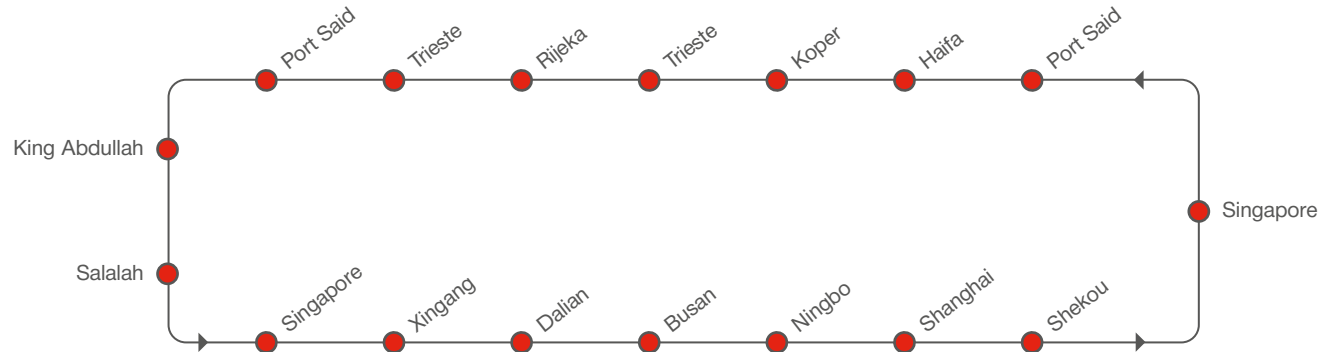

- Direct service from Adriatic ports
- Additional gateway from Central and Eastern Europe to Middle East and Asia
- Fast transit times to Southeast Asia via Singapore and to North China

ASIA – MEDITERRANEAN

WESTBOUND

MEDITERRANEAN – ASIA

[transit time in days]

TO \ FROM	MEDITERRANEAN – ASIA									
	King Abdullah	Salalah	Singapore	Xingang	Dalian	Busan	Ningbo	Shanghai	Shekou	
Koper	Wed 13	Sun 17	Tue 26	Wed 34	Sat 37	Mon 40	Fri 43	Mon 46	Thu 49	
Rijeka	Sat 10	Sun 14	Tue 23	Wed 31	Sat 34	Mon 36	Fri 40	Mon 43	Thu 46	
Trieste	Tue 7	Sun 11	Tue 21	Wed 28	Sat 31	Mon 34	Fri 37	Mon 40	Thu 44	
Port Said	Mon 2	Sun 6	Tue 15	Wed 23	Sat 25	Mon 28	Fri 32	Mon 34	Thu 38	

EASTBOUND

PORT ROTATION

RECEIVING / DELIVERY ADDRESSES

CHINA / Dalian

Dalian Intern. Containers Terminal
Dayao Bay Cont. Terminal Phase 3
Xingang Development Zone
Dalian 116601 / Liaoning

CHINA / Ningbo

NBCT Ningbo Beilun
Int. Container Terminal
Beijixing Road, Beilun Port
Ningbo, China

ISRAEL / Haifa

Haifa Port Co.Ltd.
P.O. Box 33539
31334 Haifa
Israel

ITALY / Trieste

Trieste Marine Terminal TMT
Punto Franco Nuovo Molo VII
34123 Trieste TS
Italy

KOREA / Busan

Hanjin Newport
Sinhang-Ro, Jinhae-Gu 434
Changwon
Gyeongsangnamdo