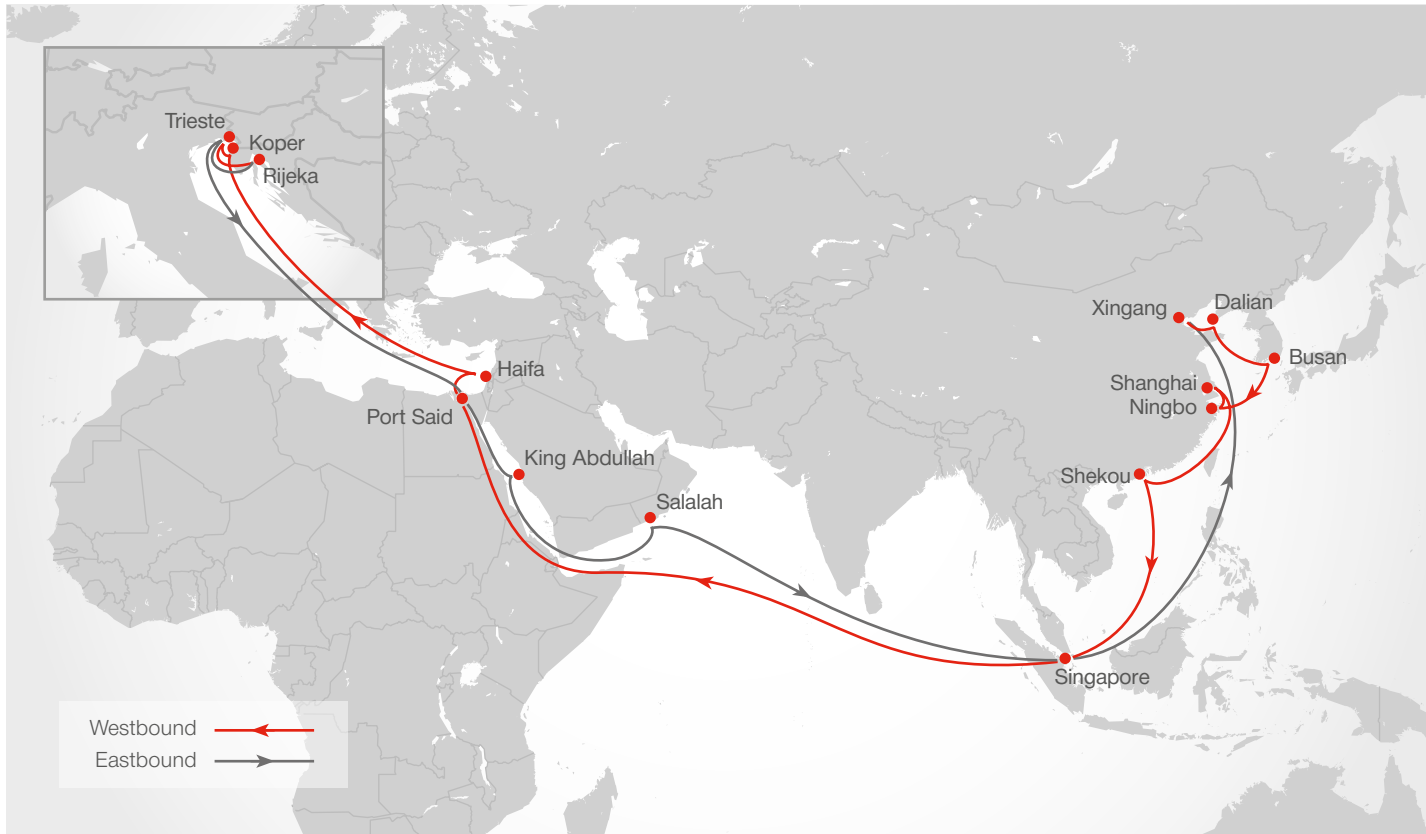

SINGAPORE / Singapore

PSA Corporation
Harbour Drive 33
#2 Pasir Panjang Terminal Building
Singapore 089055

TURKEY / Ambarli Istanbul

Marport Terminal - Ambarli
Marmara Mahallesi, Liman Cd.,
34524 Beylikdüzü/Istanbul,
Turkey

WESTBOUND SERVICE HIGHLIGHTS

- Unique product from Xingang and Dalian to Adriatic
- Fast Transit time from China to Adriatic
- Alternative gateway to Central and Eastern Europe

EASTBOUND SERVICE HIGHLIGHTS

- Direct service from Adriatic ports
- Additional gateway from Central and Eastern Europe to Middle East and Asia
- Fast transit times to Southeast Asia via Singapore and to North China

ASIA – MEDITERRANEAN

WESTBOUND

MEDITERRANEAN – ASIA

[transit time in days]

TO \ FROM	MEDITERRANEAN – ASIA									
	King Abdullah	Salalah	Singapore	Xingang	Dalian	Busan	Ningbo	Shanghai	Shekou	
Koper	Wed 13	Sun 17	Tue 26	Wed 34	Sat 37	Mon 40	Fri 43	Mon 46	Thu 49	
Rijeka	Sat 10	Sun 14	Tue 23	Wed 31	Sat 34	Mon 36	Fri 40	Mon 43	Thu 46	
Trieste	Tue 7	Sun 11	Tue 21	Wed 28	Sat 31	Mon 34	Fri 37	Mon 40	Thu 44	
Port Said	Mon 2	Sun 6	Tue 15	Wed 23	Sat 25	Mon 28	Fri 32	Mon 34	Thu 38	