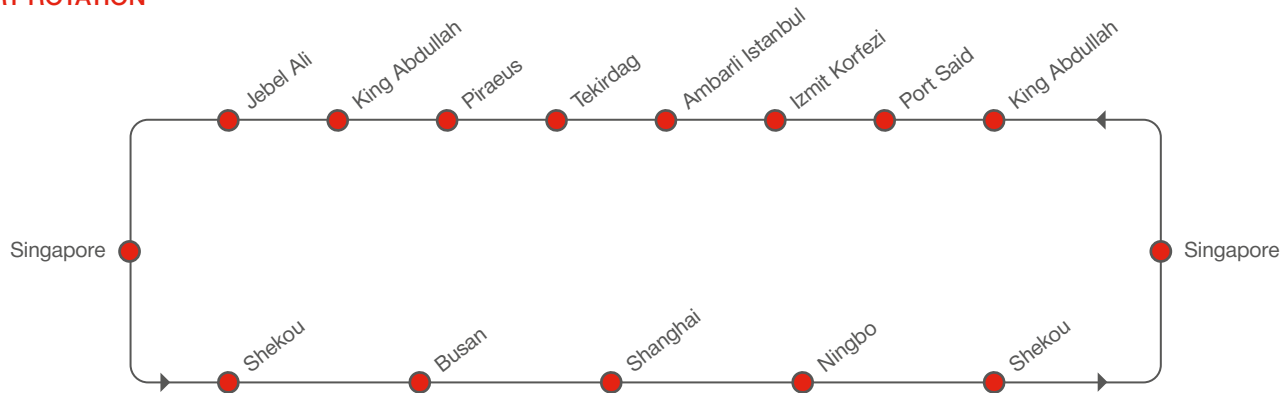

WESTBOUND SERVICE HIGHLIGHTS

- Reliable direct service from key China ports to Izmit and Ambarli
- Excellent transit times from Asia to Turkey
- Extended port coverage of Turkey ports from Asia

EASTBOUND SERVICE HIGHLIGHTS

- Broad coverage of Turkish ports
- Excellent transit times from Turkey to Middle East
- Direct service to Shekou

ASIA – MEDITERRANEAN

[transit time in days]

TO \ FROM		WESTBOUND					
		King Abdullah	Port Said	Izmit Korfezi	Ambarli Istanbul	Tekirdag	Piraeus
Busan	Wed	25	28	32	34	36	40
Shanghai	Fri	22	25	29	31	33	38
Ningbo	Mon	19	22	27	29	31	35
Shekou	Thu	17	20	24	26	28	32
Singapore	Wed	10	13	18	20	22	26

WESTBOUND

MEDITERRANEAN – ASIA

[transit time in days]

TO \ FROM		EASTBOUND						
		King Abdullah	Jebel Ali	Singapore	Shekou	Busan	Shanghai	Ningbo
Izmit Korfezi	Mon	13	20	31	37	42	45	48
Ambarli Istanbul	Wed	11	18	29	35	40	43	46
Tekirdag	Sat	8	16	27	32	38	41	43
Piraeus	Tue	5	12	23	29	34	37	40

EASTBOUND

PORT ROTATION

RECEIVING / DELIVERY ADDRESSES

CHINA / Ningbo

NBCT Ningbo Beilun
Int. Container Terminal
Beijixing Road, Beilun Port
Ningbo, China

CHINA / Shanghai

Shanghai Shengdong International
Container Terminal Co., Ltd. (Shsict)
(Phase 1)
No.1 Tonghui Road, Luchao Gang
Town, Nanhui District
Shanghai, PRC