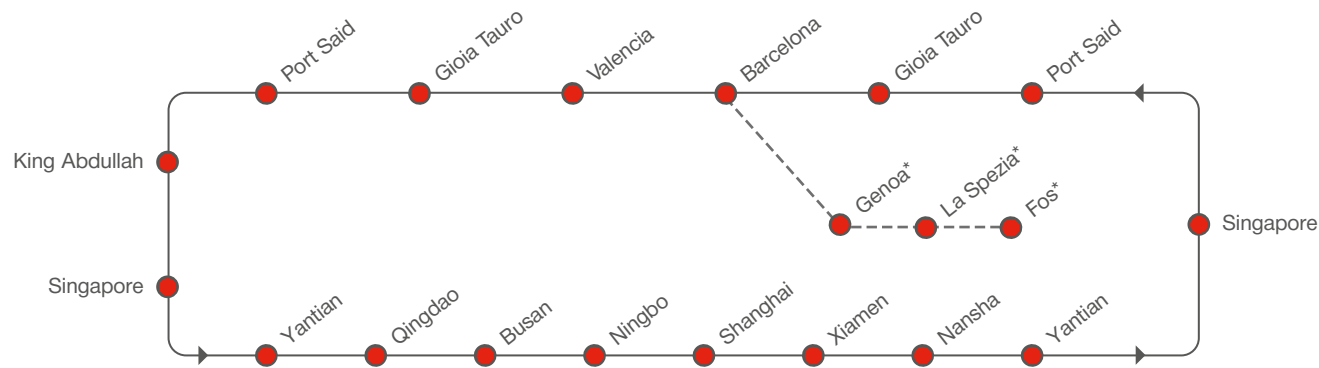

*via Barcelona / dedicated feeder service

WESTBOUND

MEDITERRANEAN – ASIA

[transit time in days]

TO \ FROM		EASTBOUND							
		King Abdullah	Salalah	Abu Dhabi	Jebel Ali	Singapore	Yantian	Qingdao	Busan
Barcelona	Sun	14	19	22	24	34	38	43	47
Valencia	Wed	12	16	19	21	31	36	40	44
Gioia Tauro	Sun	8	12	15	17	27	32	36	40
Port Said	Fri	3	7	11	12	22	27	31	35
Genoa*	Tue	19	24	27	29	39	43	48	52
La Spezia*	Wed	18	23	26	28	38	42	47	51
Fos*	Fri	16	21	24	26	36	40	45	49

*via Barcelona / dedicated feeder service

PORT ROTATION

*via Barcelona / dedicated feeder service

RECEIVING / DELIVERY ADDRESSES

CHINA / Nansha

GZ Oceangate Container Terminal
Guangdong Sheng, Guangzhou Shi
Nansha Qu
China

- Direct service from Adriatic ports
- Additional gateway from Central and Eastern Europe to Middle East and Asia
- Fast transit times to Southeast Asia via Singapore and to North China

ASIA – MEDITERRANEAN

ISRAEL / Haifa

Haifa Port Co.Ltd.
P.O. Box 33539
31334 Haifa
Israel

ITALY / Trieste

Trieste Marine Terminal TMT
Punto Franco Nuovo Molo VII
34123 Trieste TS
Italy

KOREA / Busan

Hanjin Newport
Sinhang-Ro, Jinhae-Gu 434
Changwon
Gyeongsangnamdo