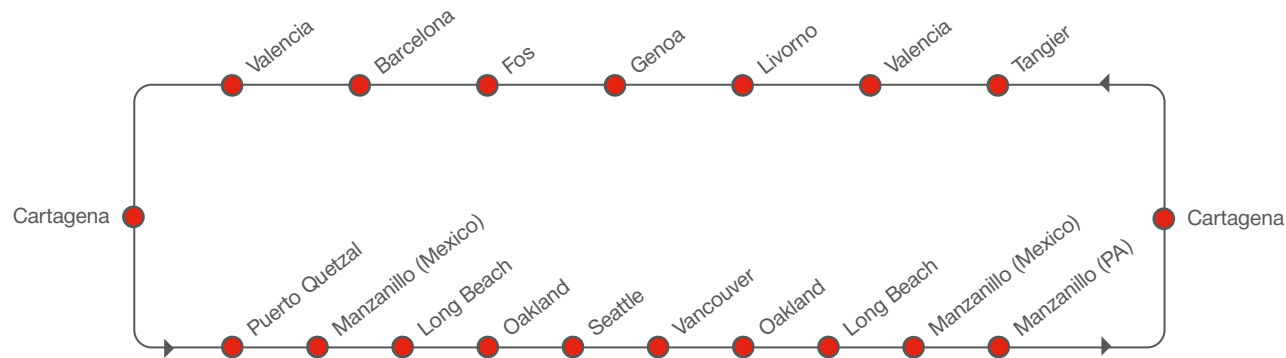

WESTBOUND SERVICE HIGHLIGHTS

- Direct link between the Mediterranean and North America West Coast, including Long Beach, Oakland, Seattle, and Vancouver
- Solid, direct coverage of West Mediterranean ports, including East Mediterranean and Middle East via extensive Hamburg Süd network
- Multiple possibilities to connect to Caribbean and South America ports

NORTH AMERICA WEST COAST / CARIBBEAN – WEST MEDITERRANEAN

[transit time in days]

FROM \ TO		EASTBOUND								
		Manzanillo (PA)	Cartagena	Tangier	Valencia	Livorno	Genoa	Fos	Barcelona	
Seattle	Thu	20	23	34	36	42	44	46	48	
Vancouver	Sat	18	21	32	34	40	42	44	46	
Oakland	Thu	13	16	27	29	35	37	39	41	
Long Beach	Sat	11	14	25	27	33	35	37	39	
Manzanillo (MX)	Wed	7	10	21	23	29	31	33	35	
Manzanillo (PA)	Thu	-	2	13	15	21	23	25	27	
Cartagena	Sun	-	-	10	12	18	20	22	24	

WEST MEDITERRANEAN – CARIBBEAN / NORTH AMERICA WEST COAST

[transit time in days]

FROM \ TO		WESTBOUND						
		Cartagena	Puerto Quetzal	Manzanillo (Mexico)	Long Beach	Oakland	Seattle	Vancouver
Livorno	Fri	22	28	31	35	37	40	42
Genoa	Sun	20	26	29	33	35	38	40
Fos	Mon	19	25	28	32	34	37	39
Barcelona	Thu	16	22	25	29	31	34	36
Valencia	Sat	14	20	23	27	29	32	34

PORT ROTATION

RECEIVING / DELIVERY ADDRESSES

CANADA / Vancouver, B.C.

Fraser Surrey Dock
11060 Elevator Road
Surrey, V3V 2R7 BC

COLOMBIA / Cartagena

Terminal de Contenedores de
Cartagena S.A. (CONTECAR)
Mamonal Km. 1
Cartagena de Indias
D.T.H. y C., Colombia