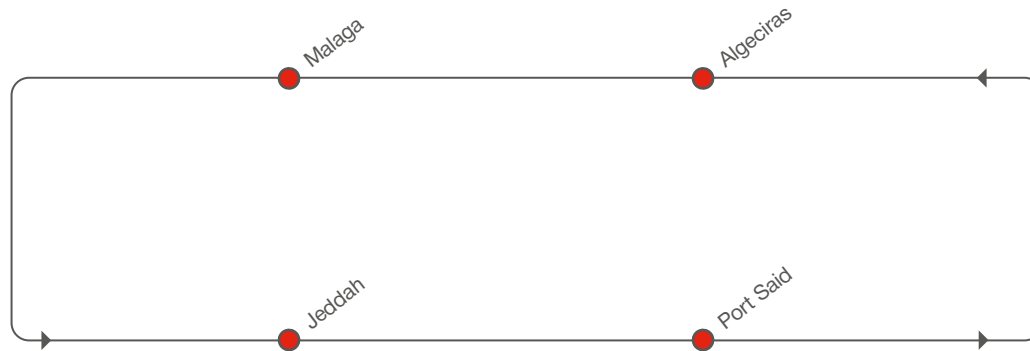

WESTBOUND SERVICE HIGHLIGHTS

- Best-in-class transit times from the Red Sea to Algeciras
- Extensive oncarriage connections to Europe, South America and the Caribbean via our hubs at Algeciras

EASTBOUND SERVICE HIGHLIGHTS

- Excellent connectivity to the Hamburg Süd network via Algeciras
- Superior transit times from Algeciras to the Red Sea

RED SEA – WEST MEDITERRANEAN

[transit time in days]

TO		Port Said		Algeciras	
FROM		Wed	Wed		
Jeddah	Sat	4	11		

WESTBOUND

WEST MEDITERRANEAN – RED SEA

[transit time in days]

TO		Jeddah		Port Said	
FROM		Sun	Wed		
Algeciras	Thu	10	20		
Malaga	Fri	9	19		

EASTBOUND

PORT ROTATION

RECEIVING / DELIVERY ADDRESSES

SPAIN / Algeciras