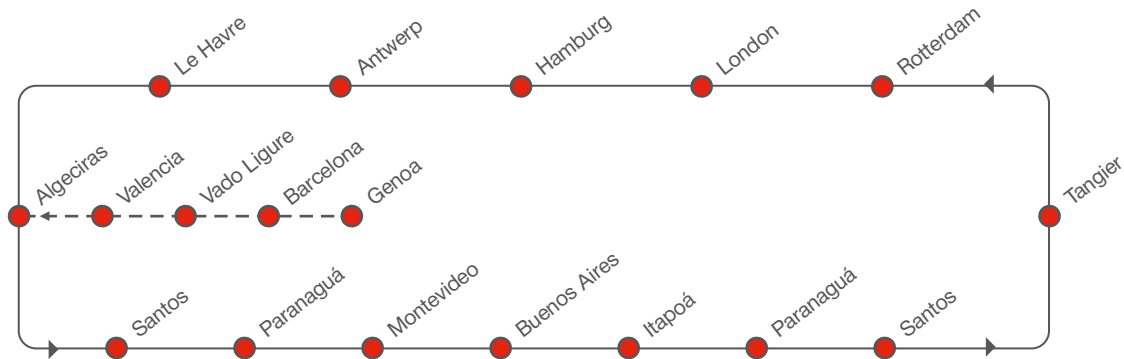

NORTHBOUND SERVICE HIGHLIGHTS

- Fastest transit times from the River Plate area, Uruguay, and key Brazil ports to North Europe
- State-of-the-art container vessels and reefer container fleet
- Excellent connection to the Hamburg Süd network via Algeciras

NORTH EUROPE – SOUTH AMERICA EAST COAST / Sling 1 [transit time in days]

SOUTHBOUND

TO \ FROM		Santos	Paranaguá	Montevideo	Buenos Aires	Itapoá
		Sat	Mon	Thu	Fri	Tue
Rotterdam	Thu	23	25	28	29	33
London	Fri	22	24	27	28	32
Hamburg	Mon	19	21	24	25	29
Antwerp	Thu	16	18	21	22	26
Le Havre	Fri	15	17	20	21	25
Algeciras	Tue	11	13	16	17	21
Valencia*	Fri	14	16	19	20	24
Barcelona*	Thu	15	17	20	21	25
Vado Ligure*	Mon	18	20	23	24	28
Genoa*	Sat	21	23	26	27	31

*in transhipment via Algeciras

SOUTH AMERICA EAST COAST / MOROCCO – NORTH EUROPE / Sling 1 [transit time in days]

NORTHBOUND

TO \ FROM		Tangier	Rotterdam	London	Hamburg	Antwerp	Le Havre
		Fri	Wed	Fri	Sun	Tue	Thu
Montevideo	Fri	21	26	28	30	32	34
Buenos Aires	Sun	19	24	26	28	30	32
Itapoá	Wed	16	21	23	25	27	29
Paranaguá	Sat	13	18	20	22	24	26
Santos	Mon	11	16	18	20	22	24

PORT ROTATION

RECEIVING / DELIVERY ADDRESSES

ARGENTINA / Buenos Aires

Terminales Rio de la Plata
Av. Ramon Castillo y
Av. Comodoro Py
Puerto Nuevo, Buenos Aires
Argentina

BELGIUM / Antwerp

Antwerp Gateway NV
(Deurganckdock)
Kaai 1700, Antwerp