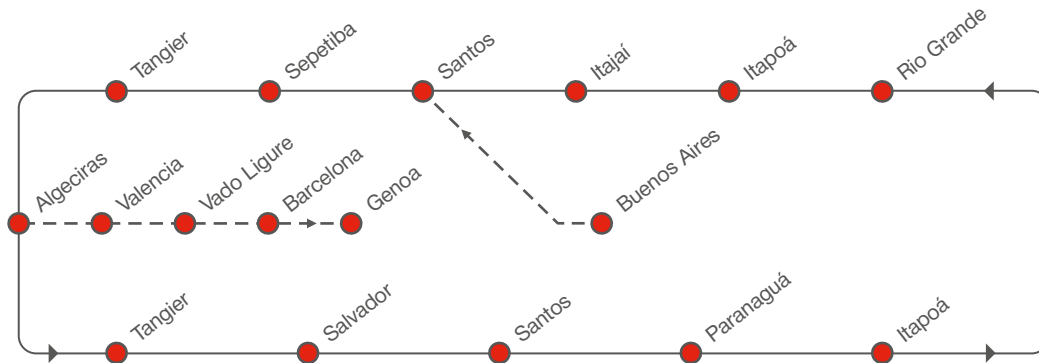

NORTHBOUND SERVICE HIGHLIGHTS

- Excellent port coverage in South America through the extensive, local Hamburg Süd network
- Perfectly connected to the Hamburg Süd network via hub in Tangier/Algeciras with port coverage for the Mediterranean, Middle East, and Indian subcontinent

*in transshipment via Santos on ASIA 1

**in transshipment via Tangier/Algeciras

MEDITERRANEAN – SOUTH AMERICA EAST COAST

[transit time in days]

TO \ FROM		SOUTHBOUND					
		Salvador	Santos	Paranaguá	Itapoá	Rio Grande	Itajaí
Barcelona*	Thu	17	21	22	23	26	29
Vado Ligure*	Fri	16	20	21	22	25	28
Valencia*	Fri	16	20	21	22	25	28
Algeciras	Tue	13	17	18	19	22	25
Tangier	Fri	10	14	15	16	19	22

*in transshipment via Algeciras

PORT ROTATION

RECEIVING / DELIVERY ADDRESSES

ARGENTINA / Buenos Aires
Terminal 4
Pref. Naval Arg. Y Av. Edison
1104 Buenos Aires
Argentina

BRAZIL / Itajaí
APM Itajaí
Av. Coronel Eugenio Muller 300
88301 - 120
Itajaí – Brazil

SOUTH MEDITERRANEAN – SOUTH AMERICA EAST COAST

[transit time in days]

TO \ FROM		SOUTH AMERICA EAST COAST				
		Santos	Paranaguá	Montevideo	Buenos Aires	Itapoá
		Sat	Mon	Thu	Fri	Tue
Port Said ³	Wed	23	24	–	32	25
Alexandria ²	Mon	26	28	31	32	36
Lattakia ¹	Mon	26	28	31	32	36
Beirut ²	Wed	24	26	29	30	34
Mersin ²	Sat	21	23	26	27	31