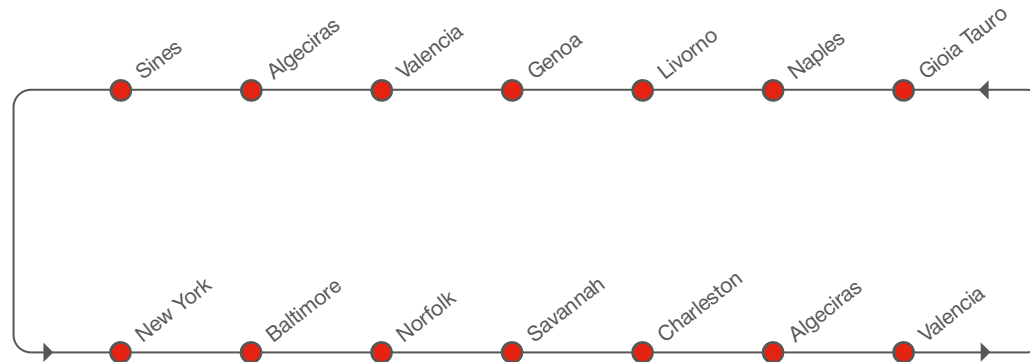

PORT ROTATION

RECEIVING / DELIVERY ADDRESSES

ITALY / Genoa

Voltri Terminal Europa S.P.A.
Nuovo Porto Di Voltri, Palazzaina
Ufficine, Genoa 16158

ITALY / Livorno

LEGHORN Terminal Lorenzini
Via Labrone, 19
57123 Livorno LI
Italy

ITALY / Naples

CO.NA.TE.CO S.p.A.
Zona Granili - Interno Porto
80133 Napoli

PORTUGAL / Sines

Sines Terminal Portugal
Terminal De Contentores De Sines
Apartado 195
Sines 7520-903

SPAIN / Algeciras

APM Terminals Algeciras
Muelle Juan Carlos I
12011 – Algeciras,
Spain

SPAIN / Valencia

Noatum Container Terminal Valencia
Muelle Principe Felipe S/N
Valencia 46024

USA / Baltimore

Seagirt Marine Terminal
Broening Highway 2200
Suite 100
21224 Baltimore
Maryland

USA / Charleston

North Charleston Terminal
Remount Road 1000
North Charleston 29406
South Carolina

USA / New York

Apm Terminal - Berth 88 E425
080 McLester Street
Elizabeth, NJ 07207

USA / Norfolk

Portsmouth Marine Terminal
2000 Seaboard Avenue
Portsmouth, Va 23707

USA / Savannah

Garden City Marine Terminal
2 Main Street
31408 Savannah
Georgia