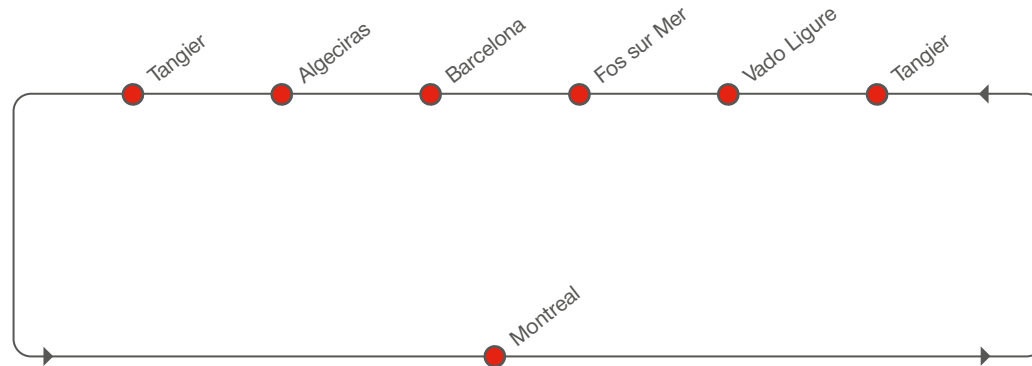

EASTBOUND SERVICE HIGHLIGHTS

- Competitive transit times from Montreal to West Mediterranean key ports

MEDITERRANEAN – CANADA

[transit time in days]

TO		Montreal
FROM	Day	
Vado Ligure	Mon	17
Fos sur Mer	Wed	15
Barcelona	Fri	13
Algeciras	Mon	10
Tangiers	Tue	9

WESTBOUND

CANADA – MEDITERRANEAN

[transit time in days]

TO		EASTBOUND				
FROM	Day	Tangiers	Vado Ligure	Fos sur Mer	Barcelona	Algeciras
Montreal	Sun	10	13	17	18	21

PORT ROTATION

RECEIVING / DELIVERY ADDRESSES